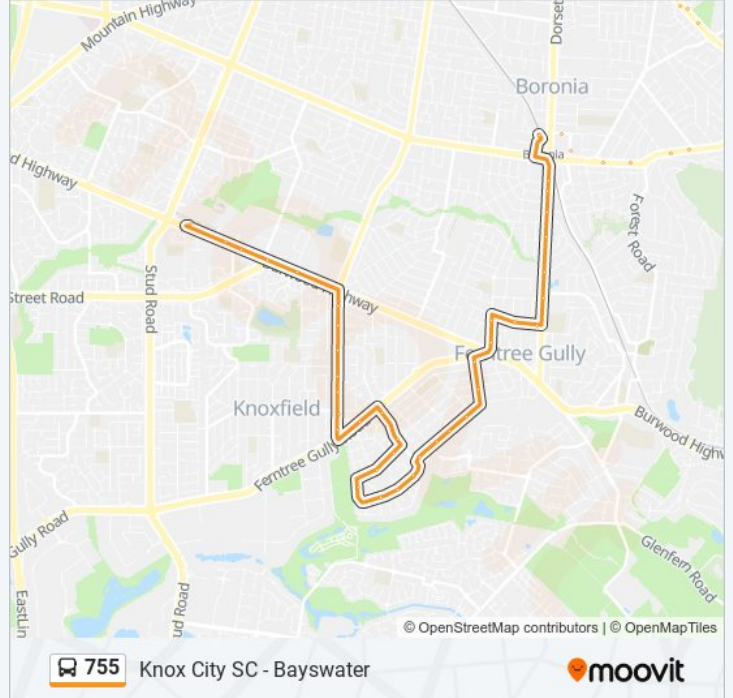

Natasha Ct/Mountain Gate Dr (Ferntree Gully)
Avon Ct/Mountain Gate Dr (Ferntree Gully)
Ashton Rd/Mountain Gate Dr (Ferntree Gully)
Monica Ct/Mountain Gate Dr (Ferntree Gully)
Silverton Dr/Mountain Gate Dr (Ferntree Gully)
Mountain Gate Sc/Mountain Gate Dr (Ferntree Gully)
Burwood Hwy/Commercial Rd (Ferntree Gully)
Wattletree Rd/Commercial Rd (Ferntree Gully)
Simpson Rd/Commercial Rd (Ferntree Gully)
Ferntree Gully College/Commercial Rd (Ferntree Gully)
Dobson Park/Dorset Rd (Ferntree Gully)
Edina Rd/Dorset Rd (Ferntree Gully)
Sutton Ave/Dorset Rd (Boronia)
Tulip Cres/Dorset Rd (Boronia)
Cypress Ave/Dorset Rd (Boronia)
Park Cres/Dorset Rd (Boronia)
Boronia Station/Erica Ave (Boronia)
Dorset Rd/Chandler Rd (Boronia)
Boronia Rd/Floriston Rd (Boronia)
Albert Ave/Boronia Rd (Boronia)
Moncoe St/Boronia Rd (Boronia)
Burstn Rd/Forest Rd (Boronia)
Mount View Rd/Forest Rd (Boronia)
Carnarvon Ave/Forest Rd (The Basin)
Stuart St/Forest Rd (The Basin)
Conyers St/Forest Rd (The Basin)
Forest Rd/Mountain (East) Hwy (The Basin)
1383 Mountain Hwy (The Basin)
1387 Mountain Hwy (The Basin)
1403 Mountain Hwy (The Basin)
Claremont Ave/Mountain Hwy (The Basin)
Claremont Ave/Mountain Hwy (The Basin)