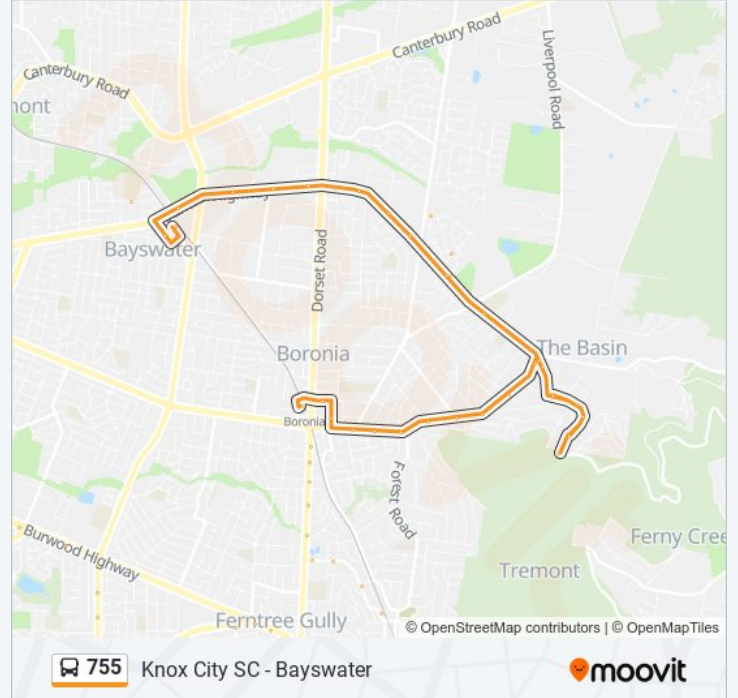

Forest Rd/Mountain (East) Hwy (The Basin)

1383 Mountain Hwy (The Basin)

1387 Mountain Hwy (The Basin)

1403 Mountain Hwy (The Basin)

Claremont Ave/Mountain Hwy (The Basin)

Claremont Ave/Mountain Hwy (The Basin)

Forest Rd/Mountain Hwy (The Basin)

Mountain Hwy/Forest Rd (The Basin)

Harrison St/Forest Rd (The Basin)

Old Forest Rd/Forest Rd (The Basin)

Mount View Rd/Forest Rd (Boronia)

Burston Rd/Forest Rd (Boronia)

Forest Rd/Boronia Rd (Boronia)

Ethel St/Boronia Rd (Boronia)

Albert Ave/Boronia Rd (Boronia)

Boronia Rd/Floriston Rd (Boronia)

Boronia Mall/Chandler Rd (Boronia)

Boronia Station/Erica Ave (Boronia)

Park Cres/Dorset Rd (Boronia)

Douglas St/Dorset Rd (Boronia)

Reve St/Dorset Rd (Boronia)

Sutton Ave/Dorset Rd (Boronia)

Edina Rd/Dorset Rd (Ferntree Gully)

Tim Neville Arboretum/Francis Cres (Ferntree Gully)

Shannon Ave/Francis Cres (Ferntree Gully)

Lane Rd/Francis Cres (Ferntree Gully)

Ferntree Gully Station/Station St (Ferntree Gully)

Spring St/Selman Ave (Ferntree Gully)

Brenock Park Dr/Burwood Hwy (Ferntree Gully)

Station St/Burwood Hwy (Ferntree Gully)

Glenfern Rd/Burwood Hwy (Ferntree Gully)

Austin St/Burwood Hwy (Ferntree Gully)