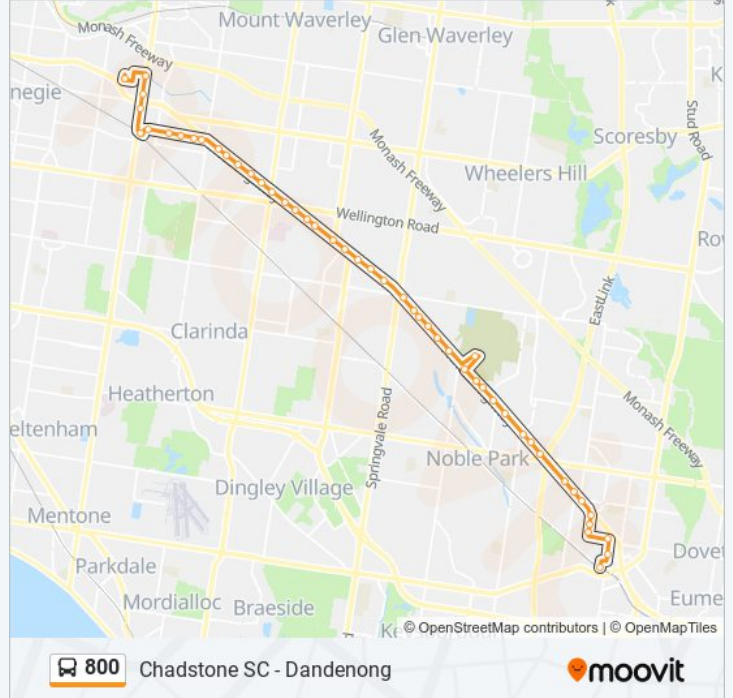

800 bus Info

Direction: Chadstone Sc

Stops: 48

Trip Duration: 49 min

Line Summary:

- Reilly St/Princes Hwy (Springvale)
- Springvale Rd/Princes Hwy (Springvale)
- Albert Ave/Princes Hwy (Springvale)
- Kalimna Ave/Princes Hwy (Mulgrave)
- Garden Rd/Princes Hwy (Clayton)
- Mcnaughton Rd/Princes Hwy (Clayton)
- Blackburn Rd/Princes Hwy (Clayton)
- Arnott St/Princes Hwy (Clayton)
- Evelyn St/Princes Hwy (Clayton)
- Browns Ct/Princes Hwy (Clayton)
- North Rd/Princes Hwy (Clayton)
- Clayton North Primary School/Princes Hwy (Clayton)
- White St/Princes Hwy (Oakleigh East)
- Princes Hwy Reserve/Princes Hwy (Oakleigh East)
- Franklyn St/Princes Hwy (Huntingdale)
- Fenton St/Princes Hwy (Huntingdale)
- Shafton St/Princes Hwy (Huntingdale)
- Henry St/Atherton Rd (Oakleigh)
- John St/Atherton Rd (Oakleigh)
- Oak Towers Aged Care/Atherton Rd (Oakleigh)
- Clyde St/Atherton Rd (Oakleigh)
- Oakleigh Sc/Atherton Rd (Oakleigh)
- Oakleigh Station/Portman St (Oakleigh)
- Dandenong Rd/Warrigal Rd (Oakleigh)
- Camira St/Warrigal Rd (Chadstone)
- Middle Rd/Warrigal Rd (Malvern East)
- Chadstone Shopping Centre/Eastern Access Rd (Malvern East)

Direction: Dandenong

46 stops

[VIEW LINE SCHEDULE](#)

800 bus Time Schedule

Dandenong Route Timetable:

Sunday

Not Operational

Chadstone Shopping Centre/Eastern Access Rd (Malvern East)

Oak Towers Aged Care/Atherton Rd (Oakleigh)

York Ave/Atherton Rd (Oakleigh)

Henry St/Atherton Rd (Oakleigh)

Dublin St/Princes Hwy (Oakleigh East)

Carmichael Rd/Princes Hwy (Oakleigh East)

Macrina St/Princes Hwy (Oakleigh East)