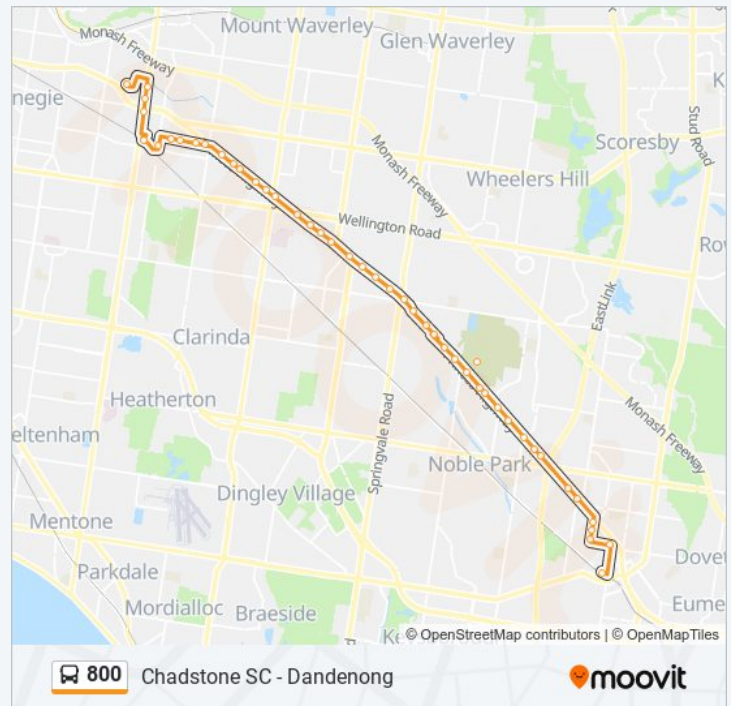

Oak Towers Aged Care/Atherton Rd (Oakleigh)

York Ave/Atherton Rd (Oakleigh)

Henry St/Atherton Rd (Oakleigh)

Dublin St/Princes Hwy (Oakleigh East)

Carmichael Rd/Princes Hwy (Oakleigh East)

Macrina St/Princes Hwy (Oakleigh East)

Grace St/Princes Hwy (Springvale)

Hillside St/Princes Hwy (Springvale)

Racecourse Dr/Princes Hwy (Springvale)

Jewish Cemetery/Princes Hwy (Springvale)

Corrigan Rd/Princes Hwy (Springvale)

Springvale Botanical Cemetery/Third Dr

Monday	06:24 - 19:15
Tuesday	06:24 - 19:15
Wednesday	06:24 - 19:15
Thursday	06:24 - 19:15
Friday	06:24 - 19:15
Saturday	07:34 - 15:50

800 bus Info

Direction: Dandenong

Stops: 46

Trip Duration: 53 min

Line Summary:

(Springvale)

Ardgower Rd/Princes Hwy (Noble Park North)

Bowmore Rd/Princes Hwy (Noble Park North)

Overseas Dr/Princes Hwy (Noble Park North)

Ellendale Rd/Princes Hwy (Noble Park North)

Elonera Rd/Princes Hwy (Noble Park North)