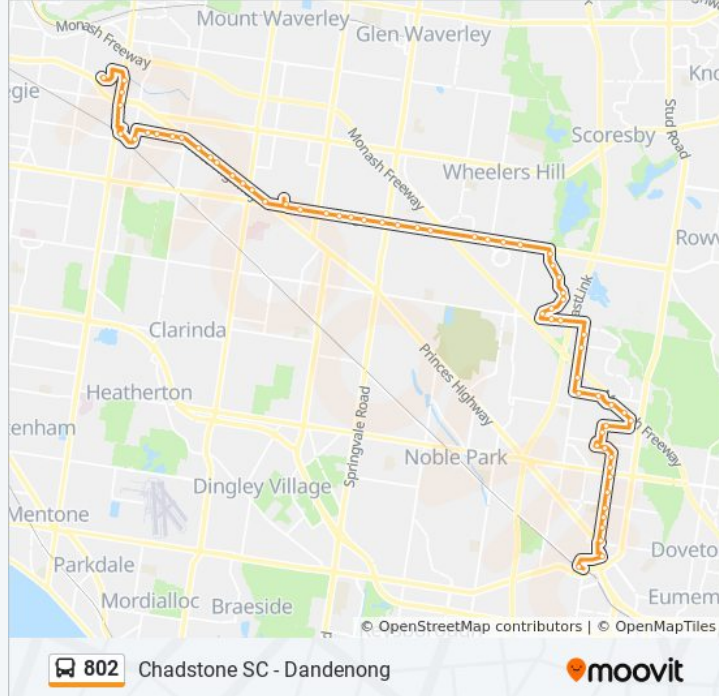

### 802 bus Info

**Direction:** Dandenong

**Stops:** 62

**Trip Duration:** 66 min

**Line Summary:**

Monash University (Clayton)

Monash University/Wellington Rd (Clayton)

Centre For Nanofabrication/Wellington Rd (Clayton)

Holmbury Bvd/Haverbrack Dr (Mulgrave)

Everton Cl/Haverbrack Dr (Mulgrave)

Odessa Ct/Haverbrack Dr (Mulgrave)

Aboyne Cl/Haverbrack Dr (Mulgrave)

Addison Ct/Haverbrack Dr (Mulgrave)

Dunrossil Cl/Haverbrack Dr (Mulgrave)

Jolimont Ave/Haverbrack Dr (Mulgrave)

Blackmore St/Police Rd (Dandenong North)

Blaxland Dr/Police Rd (Dandenong North)

Fillmore Rd/Gladstone Rd (Dandenong North)

Murray Rd/Gladstone Rd (Dandenong North)

Park Rd/Gladstone Rd (Dandenong North)

Gladstone Rd/Brady Rd (Dandenong North)

Exner Dr/Brady Rd (Dandenong North)

Brott Ct/Loch Rd (Dandenong North)

Fletcher Rd/Loch Rd (Dandenong North)

Thredbo Ct/Loch Rd (Dandenong North)

Wooranna Park Primary School/Carlton Rd