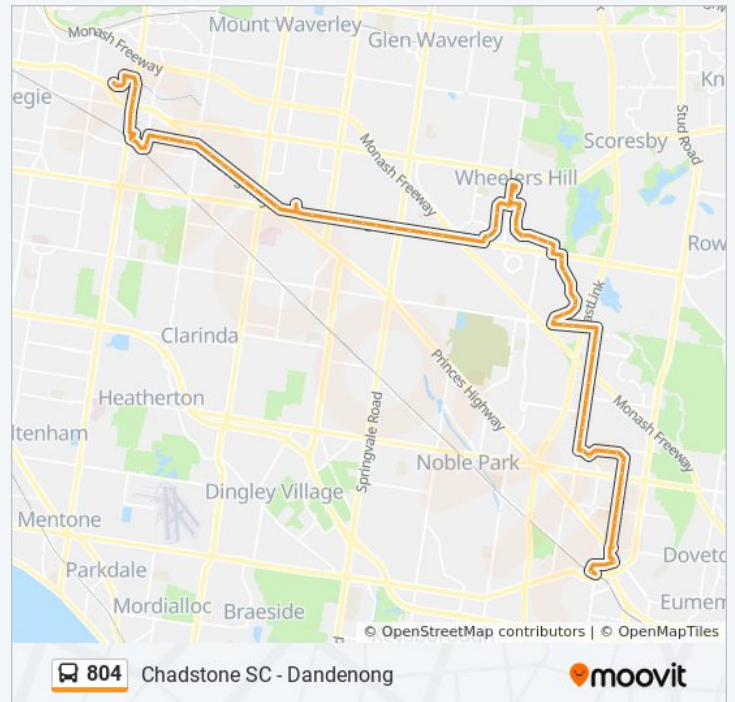

Oakleigh Sc/Hanover St (Oakleigh)

Clyde St/Atherton Rd (Oakleigh)

Oak Towers Aged Care/Atherton Rd (Oakleigh)

York Ave/Atherton Rd (Oakleigh)

Henry St/Atherton Rd (Oakleigh)

Dublin St/Princes Hwy (Oakleigh East)

Brandon Park Dr/Columbia Dr (Wheelers Hill)

Vanessa Cres/Columbia Dr (Wheelers Hill)

Waverley Meadows Primary School/Columbia Dr
(Wheelers Hill)

Jells Rd/Phoenix Dr (Wheelers Hill)

Bruford Ave/Jells Rd (Wheelers Hill)

Wheelers Hill Shopping Centre/Jells Rd
(Wheelers Hill)

Bruford Ave/Jells Rd (Wheelers Hill)

Jells Rd/Grandview Rd (Wheelers Hill)

804 bus Info

Direction: Dandenong

Stops: 73

Trip Duration: 78 min

Line Summary:

Holmbury Bvd/Haverbrack Dr (Mulgrave)

Everton Cl/Haverbrack Dr (Mulgrave)

Odessa Ct/Haverbrack Dr (Mulgrave)

Aboyne Cl/Haverbrack Dr (Mulgrave)

Addison Ct/Haverbrack Dr (Mulgrave)

Dunrossil Cl/Haverbrack Dr (Mulgrave)