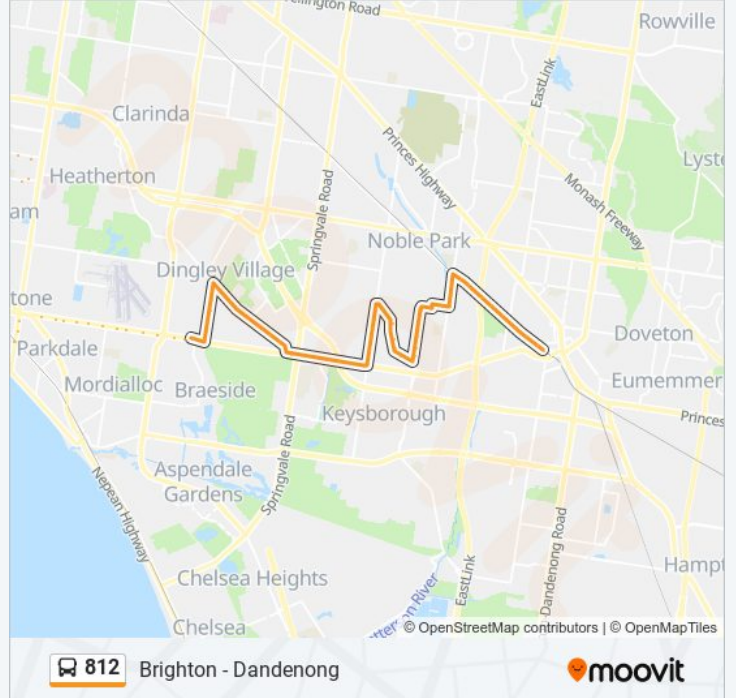

Regent Pde/Bernard St (Cheltenham)

Parnell St/Bernard St (Cheltenham)

Darren Ct/Bernard St (Cheltenham)

Bernard St/Chesterville Rd (Cheltenham)

Keamy Ave/Chesterville Rd (Cheltenham)

Southland Shopping Centre/Karen St (Cheltenham)

Cheltenham Youth Club/Charman Rd (Cheltenham)

Cheltenham Railway Station/Charman Rd (Cheltenham)

Sydney St/Charman Rd (Cheltenham)

Latrobe St/Charman Rd (Cheltenham)

Patty St/Charman Rd (Beaumaris)

Rossmith Ave/Charman Rd (Mentone)