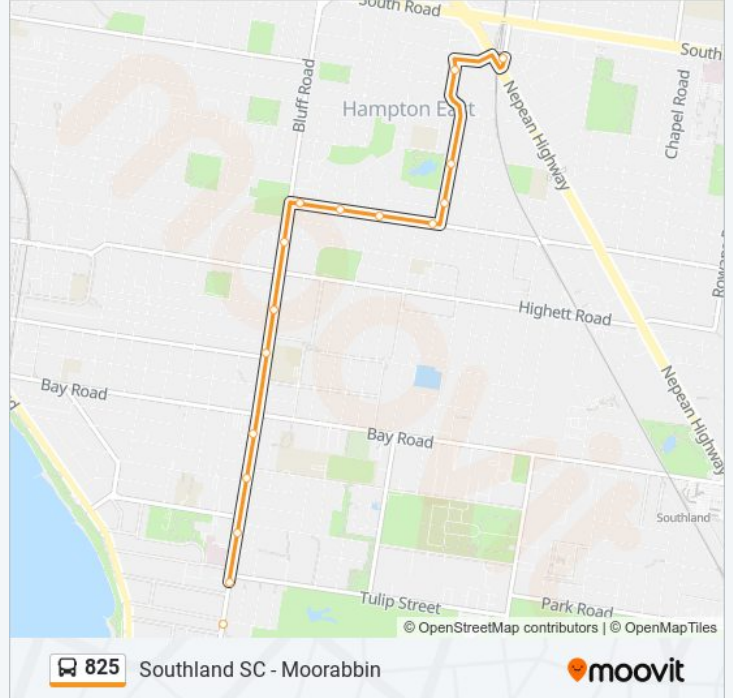

825 bus Info

Direction: Moorabbin

Stops: 42

Trip Duration: 39 min

Line Summary:

- Ebden Ave/Balcombe Rd (Black Rock)
- Karrakatta St/Bluff Rd (Black Rock)
- Gordon Cres/Bluff Rd (Black Rock)
- Arkaringa Cres/Bluff Rd (Black Rock)
- Cheltenham Rd/Bluff Rd (Black Rock)
- Fg Tricks Reserve/Bluff Rd (Black Rock)
- Sandringham Hospital/Bluff Rd (Black Rock)
- Fairway Nursing Home/Bluff Rd (Sandringham)
- Victoria St/Bluff Rd (Sandringham)
- Bay Rd/Bluff Rd (Sandringham)
- Sandringham College Highett/Bluff Rd (Sandringham)
- Abberfield Nursing Home/Bluff Rd (Sandringham)
- June St/Bluff Rd (Hampton)
- Bluff Rd/Wickham Rd (Hampton East)
- Saltair St/Wickham Rd (Hampton East)
- Leith Cres/Wickham Rd (Hampton East)
- Spring Rd/Wickham Rd (Hampton East)
- Besant St/Spring Rd (Hampton East)
- Dane Rd/Spring Rd (Hampton East)
- Warland Rd/Carrington St (Hampton East)
- Moorabbin Station/Station St (Moorabbin)

Direction: Southland Sc

41 stops

[VIEW LINE SCHEDULE](#)

- Moorabbin Station/Nepean Hwy (Moorabbin)
- Warland Rd/Carrington St (Hampton East)
- Dane Rd/Spring Rd (Hampton East)
- Besant St/Spring Rd (Hampton East)
- Spring Rd/Wickham Rd (Hampton East)
- Molong Ave/Wickham Rd (Highett)
- Saltair St/Wickham Rd (Hampton East)