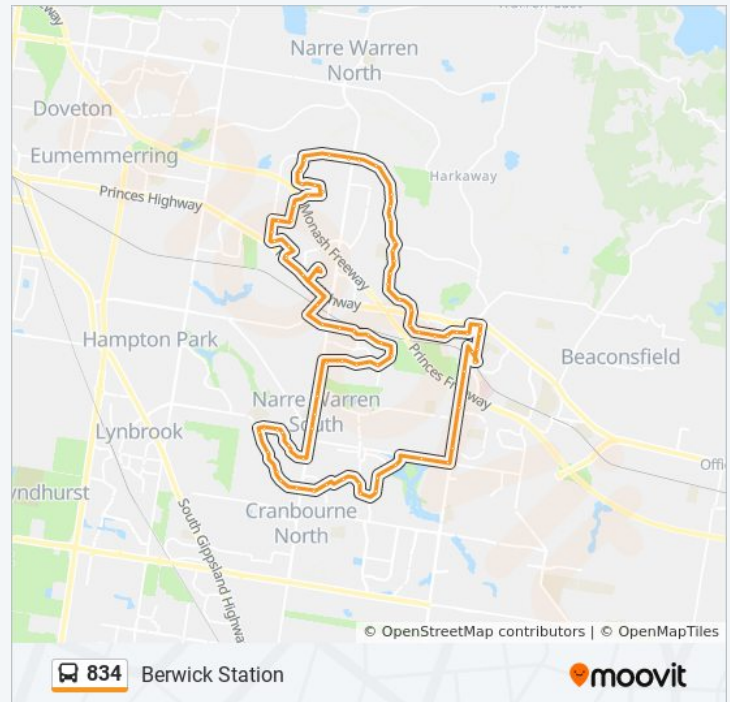

Narre Warren, Fountain Gate Primary School/Victoria Rd

Fountain Gate Sec Col/Victoria Rd (Narre Warren)

Barondi Ave/Joesphine Ave (Narre Warren)

Maramba Ps/Maramba Dr (Narre Warren)

Doug Ct/Maramba Dr (Narre Warren)

Jack Thomas Reserve/Ernst Wanke Rd (Narre Warren)

Drummer Lane/Maramba Dr (Narre Warren)

Hedley Ct/Maramba Dr (Narre Warren)

Badger Ct/Maramba Dr (Narre Warren)

Lana Pl/Maramba Dr (Narre Warren)

Maramba Ps/Maramba Dr (Narre Warren)

Dawn Dr/Fountain Dr (Narre Warren)

Patio Ct/Fountain Dr (Narre Warren)

834 bus Info

Direction: Berwick Station

Stops: 39

Trip Duration: 30 min

Line Summary:

Fountain Gate Tennis Club/Raven Cres (Narre Warren)

Fountain Gate Tennis Club/Princes Hwy (Narre Warren)

Casey Arc/Princes Hwy (Narre Warren)

Fountain Gate Sc/Overland Dr (Narre Warren)

834 bus time schedules and route maps are available in an offline PDF at moovitapp.com. Use the [Moovit App](#) to see live bus times, train schedule or subway schedule, and step-by-step directions for all public transit in Melbourne.