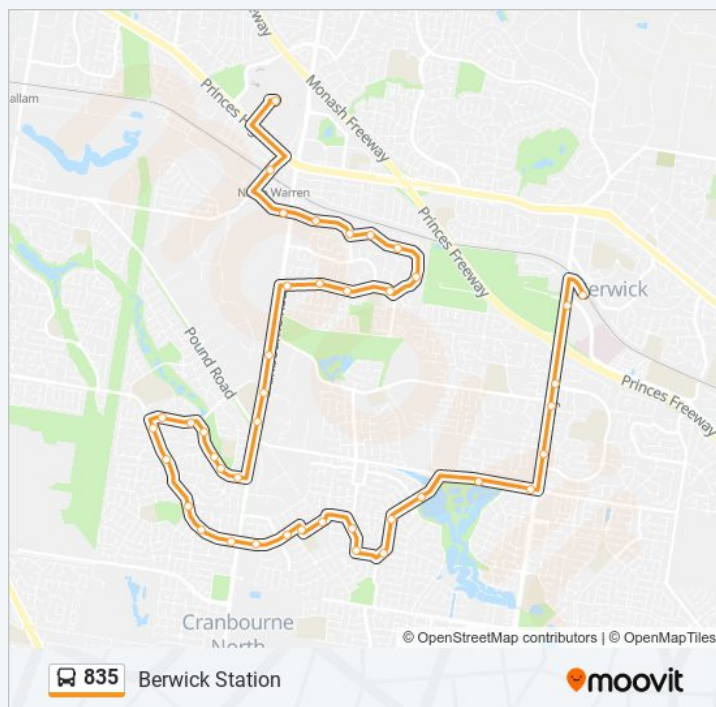

Direction: Berwick Station

40 stops

[VIEW LINE SCHEDULE](#)

- Fountain Gate Sc/Overland Dr (Narre Warren)
- Narre Warren Station/Webb St (Narre Warren)
- Casey Gardens Residential Village/Fullard Rd (Narre Warren)
- Bradley Tce/Saxonwood Dr (Narre Warren)
- Upton Cres/Saxonwood Dr (Narre Warren)
- Upton Cres/Darling Way (Narre Warren)
- Woodlands Cres/Darling Way (Narre Warren)
- Mollis Cl/Darling Way (Narre Warren)
- Darling Way/Fleetwood Dr (Narre Warren)
- Rosemont Dr/Fleetwood Dr (Narre Warren)
- Coonara Ct/Fleetwood Dr (Narre Warren)
- John Byron Reserve/Fleetwood Dr (Narre Warren)
- Mack Rd/Narre Warren-Cranbourne Rd (Narre Warren South)
- Waverley Christian College/Narre Warren-Cranbourne Rd (Narre Warren South)
- Pound Rd/Narre Warren-Cranbourne Rd (Narre Warren South)
- Narre Warren-Cranbourne Rd/Baringa Park Dr (Narre Warren South)
- Raleigh Dr/Baringa Park Dr (Narre Warren South)
- Abercairn Dr/Baringa Park Dr (Narre Warren South)

Burleigh Dr/Ormond Rd (Narre Warren South)

Seebeck Dr/Ormond Rd (Narre Warren South)

Amberly Park Sc/Seebeck Dr (Narre Warren South)

Ernest Cres/Seebeck Dr (Narre Warren)

Abercairn Dr/Baringa Park Dr (Narre Warren South)

Raleigh Dr/Baringa Park Dr (Narre Warren South)

River Gum Creek Reserve/Baringa Park Dr (Narre Warren South)

Narre Warren-Cranbourne Rd/Baringa Park Dr (Narre Warren South)

Pound Rd/Narre Warren-Cranbourne Rd (Narre Warren South)

Direction: Berwick Station

Stops: 42

Trip Duration: 43 min

Line Summary:

Mack Rd/Narre Warren-Cranbourne Rd (Narre Warren South)

John Byron Reserve/Fleetwood Dr (Narre Warren)

Coonara Ct/Fleetwood Dr (Narre Warren)