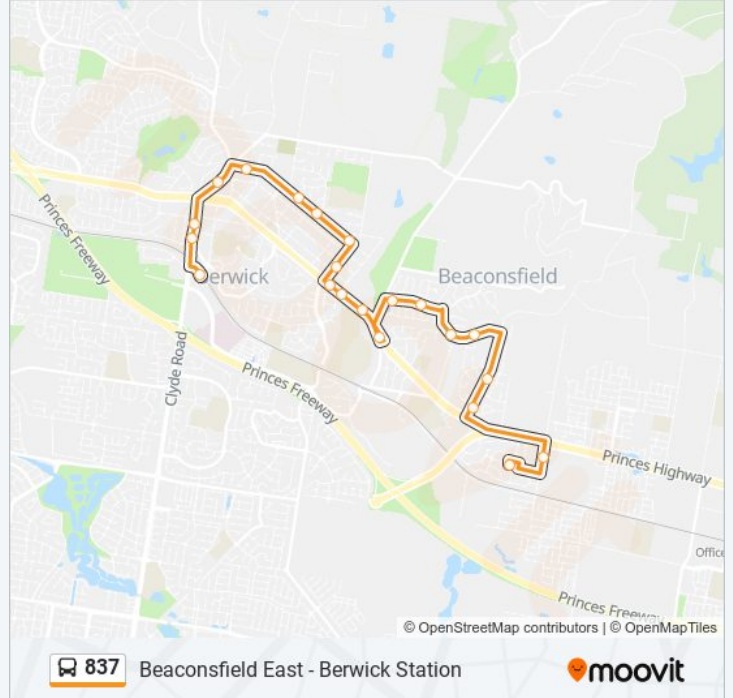

Direction: Beaconsfield East

21 stops

[VIEW LINE SCHEDULE](#)

- Berwick Station (Berwick)
- Jane St/Clyde Rd (Berwick)
- Mansfield St/Clyde Rd (Berwick)
- Berwick Inn/Lyall Rd (Berwick)
- Pioneers Park/Brisbane St (Berwick)
- Church St/Brisbane St (Berwick)
- Howell Dr/Brisbane St (Berwick)
- Manuka Rd/Brisbane St (Berwick)
- Funston St/Manuka Rd (Berwick)
- Manuka Rd/Princes Hwy (Berwick)
- Cardinia St/Princes Hwy (Berwick)
- Haileybury College/Princes Hwy (Berwick)
- Beaconsfield Plaza/Woods St (Beaconsfield)
- Sanctuary Way/Fieldstone Bvd (Beaconsfield)
- Manor Way/Fieldstone Bvd (Beaconsfield)
- Patrick Pl/Timberside Dr (Beaconsfield)
- Crestview Dr/Timberside Dr (Beaconsfield)
- Beaconhill Dr/O'Neil Rd (Beaconsfield)
- Beaconsfield Community Complex/O'Neil Rd (Beaconsfield)
- Blue Gum Caravan Park/Brunt Rd (Beaconsfield)
- Beaconsfield East Terminus/Stirling Cct (Beaconsfield)

837 bus Time Schedule

Beaconsfield East Route Timetable:

Sunday	08:40 - 21:12
Monday	06:11 - 21:21
Tuesday	06:11 - 21:21
Wednesday	06:11 - 21:21
Thursday	06:11 - 21:21
Friday	06:11 - 21:21
Saturday	07:37 - 21:12

837 bus Info

Direction: Beaconsfield East

Stops: 21

Trip Duration: 22 min

Line Summary:

Direction: Berwick Station

20 stops

[VIEW LINE SCHEDULE](#)

- Beaconsfield East Terminus/Stirling Cct (Beaconsfield)
- Blue Gum Caravan Park/Brunt Rd (Officer)
- Princes Highway Reserve/O'Neil Rd (Beaconsfield)
- Beaconhill Dr/Oneil Rd (Beaconsfield)
- Crestview Dr/Timberside Dr (Beaconsfield)
- Hillview Ct/Timberside Dr (Beaconsfield)
- Manor Way/Fieldstone Bvd (Beaconsfield)
- Sanctuary Way/Fieldstone Bvd (Beaconsfield)
- Beaconsfield Plaza/Woods St (Beaconsfield)
- Haileybury College/Princes Hwy (Berwick)
- Cardinia St/Princes Hwy (Berwick)
- Funston St/Manuka Rd (Berwick)
- Manuka Rd/Brisbane St (Berwick)
- Sandgate Pl/Brisbane St (Berwick)
- Church St/Brisbane St (Berwick)
- Pioneers Park/Brisbane St (Berwick)
- High St/Lyall Rd (Berwick)