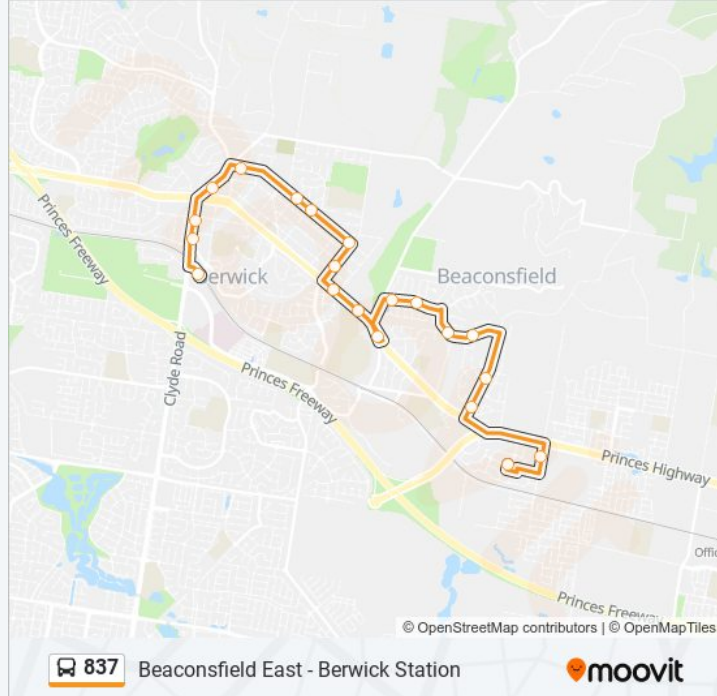

Direction: Beaconsfield East

21 stops

[VIEW LINE SCHEDULE](#)

- Berwick Station (Berwick)
- Jane St/Clyde Rd (Berwick)
- Mansfield St/Clyde Rd (Berwick)
- Berwick Inn/Lyall Rd (Berwick)
- Pioneers Park/Brisbane St (Berwick)
- Church St/Brisbane St (Berwick)
- Howell Dr/Brisbane St (Berwick)
- Manuka Rd/Brisbane St (Berwick)
- Funston St/Manuka Rd (Berwick)
- Manuka Rd/Princes Hwy (Berwick)
- Cardinia St/Princes Hwy (Berwick)
- Haileybury College/Princes Hwy (Berwick)
- Beaconsfield Plaza/Woods St (Beaconsfield)
- Sanctuary Way/Fieldstone Bvd (Beaconsfield)
- Manor Way/Fieldstone Bvd (Beaconsfield)
- Patrick Pl/Timberside Dr (Beaconsfield)
- Crestview Dr/Timberside Dr (Beaconsfield)
- Beaconhill Dr/O'Neil Rd (Beaconsfield)
- Beaconsfield Community Complex/O'Neil Rd (Beaconsfield)
- Blue Gum Caravan Park/Brunt Rd (Beaconsfield)
- Beaconsfield East Terminus/Stirling Cct (Beaconsfield)

837 bus Time Schedule

Beaconsfield East - Berwick Station Route Timetable:

Sunday	09:03 - 20:36
Monday	05:37 - 20:31
Tuesday	05:37 - 20:31
Wednesday	05:37 - 20:31
Thursday	05:37 - 20:31
Friday	05:37 - 20:31
Saturday	07:03 - 20:36

837 bus Info

Direction: Berwick Station

Stops: 20

Trip Duration: 22 min

Line Summary:

Langmore Lane/Clyde Rd (Berwick)

Berwick, Reserve St/Clyde Rd (Berwick)

Berwick Station (Berwick)