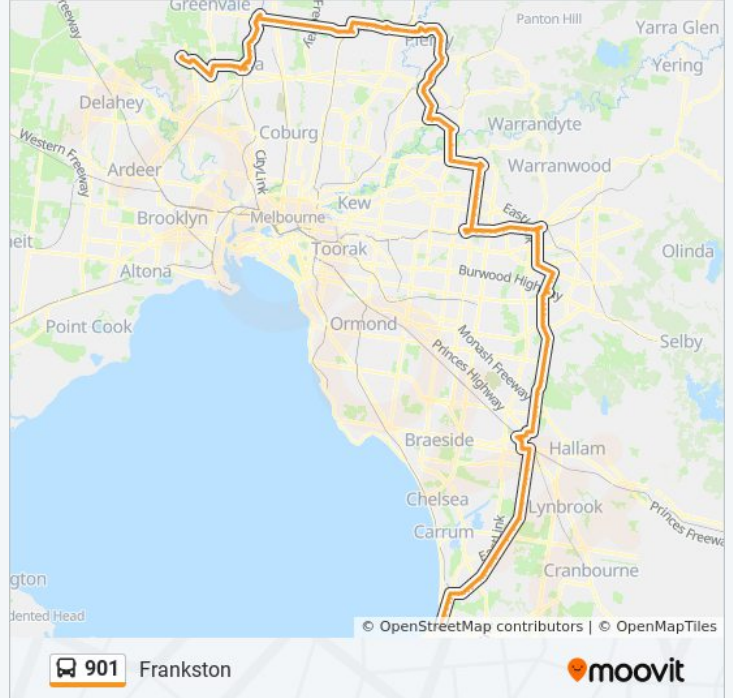

Cobram St/Pascoe Vale Rd (Broadmeadows)

Girgarre St/Pascoe Vale Rd (Broadmeadows)

Avoca St/Pascoe Vale Rd (Dallas)

Barry Rd/Pascoe Vale Rd (Coolaroo)

**901 bus Time Schedule**

Frankston Route Timetable:

Sunday	12:10 AM - 9:13 PM
Monday	4:47 AM - 11:50 PM
Tuesday	4:47 AM - 11:50 PM
Wednesday	4:47 AM - 11:50 PM
Thursday	4:47 AM - 11:50 PM
Friday	4:47 AM - 11:50 PM
Saturday	1:30 AM - 11:40 PM

**901 bus Info**

**Direction:** Frankston

**Stops:** 231

**Trip Duration:** 228 min

**Line Summary:**

Coolaroo Station/Pascoe Vale Rd (Coolaroo)  
Taggerty Cres/Pascoe Vale Rd (Meadow Heights)  
Dunkeld St/Pascoe Vale Rd (Meadow Heights)  
Paringa Bvd/Pascoe Vale Rd (Meadow Heights)  
Shankland Bvd/Pascoe Vale Rd (Coolaroo)  
Pascoe Vale Rd/Reservoir Dr (Roxburgh Park)  
Somerton Rd/Reservoir Dr (Roxburgh Park)  
Roxburgh Park Shopping Centre (Roxburgh Park)  
Roxburgh Park Station/Thomas Brunton Pde (Roxburgh Park)  
Roxburgh Park Shopping Centre (Roxburgh Park)  
Union Rd/Somerton Rd (Somerton)  
Sydney Rd/Somerton Rd (Somerton)  
Fillo Dr/Cooper St (Somerton)  
Freight Dr/Cooper St (Somerton)  
Freight Dr/Cooper St (Somerton)  
Pound Rd/Cooper St (Epping)  
Scanlon Dr/Cooper St (Epping)  
Gateway Bvd/Cooper St (Epping)  
Edgars Rd/Cooper St (Epping)  
Yale Dr/Cooper St (Epping)  
Northern Hospital (Epping)  
Epping Plaza Sc/Cooper St (Epping)  
High St/Cooper St (Epping)  
Epping Station/Cooper St (Epping)  
Coulstock St/Davisson St (Epping)  
Mcdonalds Rd/Davisson St (Epping)  
Scarborough Rd/Mcdonalds Rd (Epping)  
Greenbrook Sc/Mcdonalds Rd (Epping)  
Greenview Ct/Mcdonalds Rd (Epping)  
Merrill Dr/Mcdonalds Rd (Epping)  
Meadow Glen Dr/Mcdonalds Rd (Epping)  
Halter Cres/Mcdonalds Rd (Epping)