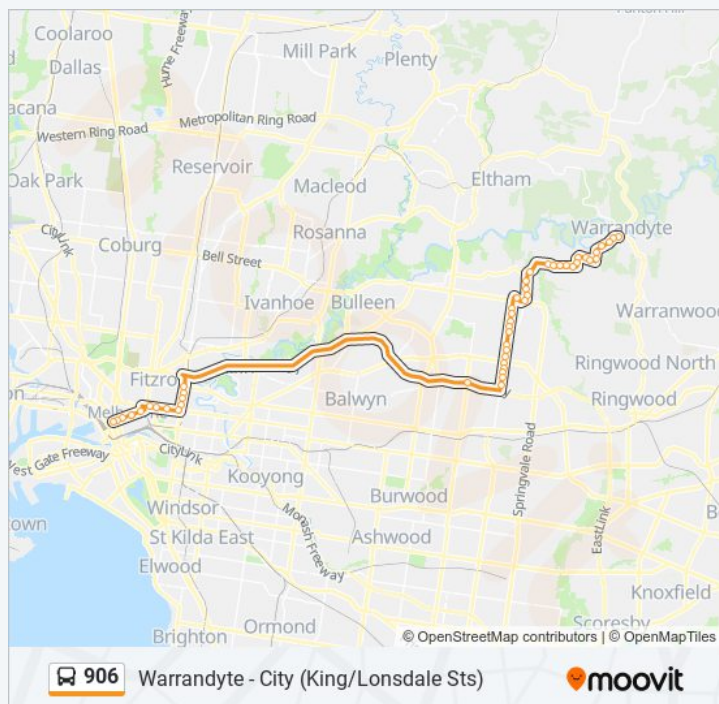

Direction: Warrandyte

48 stops

[VIEW LINE SCHEDULE](#)

King St/Lonsdale St (Melbourne City)

County Court/Lonsdale St (Melbourne City)

Hardware St/Lonsdale St (Melbourne City)

Swanston St/Lonsdale St (Melbourne City)

Avocet St/Blackburn Rd (Doncaster East)

Roger St/Blackburn Rd (Doncaster East)

Beverley St/Blackburn Rd (Doncaster East)

Doncaster Rd/Blackburn Rd (Doncaster East)

Leura St/Blackburn Rd (Doncaster East)

May St/Blackburn Rd (Doncaster East)

George St/Blackburn Rd (Doncaster East)

Andersons Creek Rd/Blackburn Rd (Doncaster East)

King St/Blackburn Rd (Doncaster East)

906 bus Time Schedule

Warrandyte Route Timetable:

Sunday	07:10 - 23:40
Monday	05:35 - 23:55
Tuesday	05:35 - 23:55
Wednesday	05:35 - 23:55
Thursday	05:35 - 23:55
Friday	05:35 - 23:55
Saturday	06:15 - 23:40

906 bus Info

Direction: Warrandyte

Stops: 48

Trip Duration: 58 min

Line Summary:

Zerbe Ave/Blackburn Rd (Doncaster East)

Serpells Rd/Blackburn Rd (Doncaster East)

Deep Creek Anglican Church/Blackburn Rd
(Doncaster East)