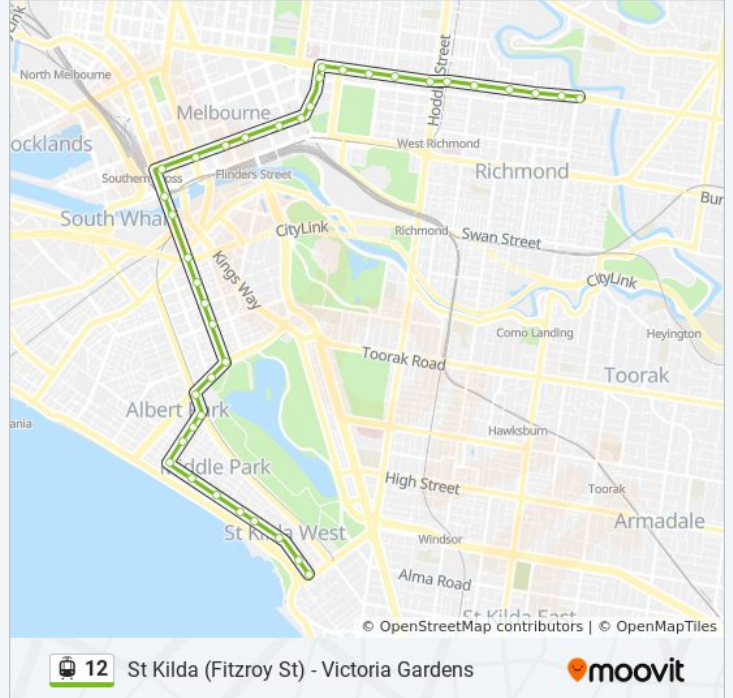

- 24-Burnley St/Victoria St (Richmond)
- 23-Leslie St/Victoria St (Richmond)
- 22-Mckay St/Victoria St (Richmond)
- 21-Church St/Victoria St (Richmond)
- 20-Lennox St/Victoria St (Richmond)
- 19-North Richmond Railway Station/Victoria St (Richmond)
- 18-Hoddle St/Victoria Pde (Collingwood)
- 16-Wellington St/Victoria Pde (East Melbourne)
- 15-Smith St/Victoria Pde (East Melbourne)
- 13-Lansdowne St/Victoria Pde (East Melbourne)
- 12-St Vincents Plaza/Victoria Pde (East Melbourne)
- 11-Albert St/Gisborne St (East Melbourne)
- 10-Parliament Railway Station/Macarthur St (East Melbourne)
- 8-Spring St/Collins St (Melbourne City)
- 7-Exhibition St/Collins St (Melbourne City)
- 6-Melbourne Town Hall/Collins St (Melbourne City)
- 5-Elizabeth St/Collins St (Melbourne City)
- 3-William St/Collins St (Melbourne City)
- 1-Spencer St/Collins St (Melbourne City)

12 tram Info
Direction: St Kilda (Fitzroy St)
Stops: 39
Trip Duration: 45 min
Line Summary:

- 124-Batman Park/Spencer St (Melbourne City)
- 124a-Casino/Mcec/Clarendon St (Southbank)
- 126-City Rd/Clarendon St (South Melbourne)
- 127-York St/Clarendon St (South Melbourne)
- 128-Dorcas St/Clarendon St (South Melbourne)
- 129-Park St/Clarendon St (South Melbourne)
- 130-Albert Rd/Clarendon St (South Melbourne)
- 131-Melbourne Sports & Aquatic Centre/Albert Rd (Albert Park)
- 132-Canterbury Rd/Albert Rd (Albert Park)
- 133-Canterbury Rd/Mills St (Middle Park)
- 134-Carter St/Mills St (Middle Park)
- 135-Richardson St/Mills St (Middle Park)
- 136-Danks St/Mills St (Middle Park)
- 137-Harold St/Danks St (Middle Park)
- 138-Armstrong St/Danks St (Middle Park)
- 139-Langridge St/Patterson St (Middle Park)
- 140-Fraser St/Patterson St (Middle Park)
- 141-Cowderoy St/Park St (St Kilda West)
- 142-Mary St/Park St (St Kilda West)
- 143-Fitzroy St/Park St (St Kilda)