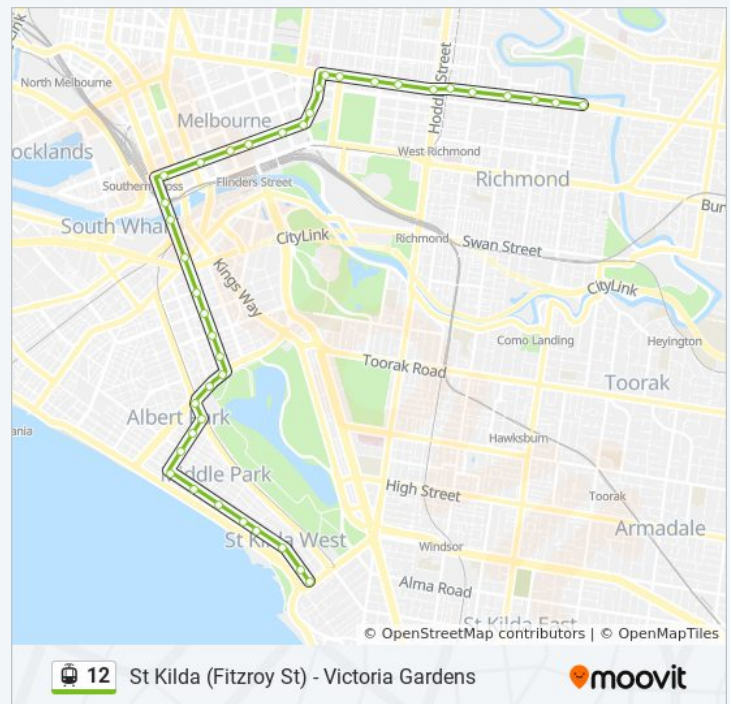

12 tram Info
Direction: St Kilda (Fitzroy St)
Stops: 39
Trip Duration: 45 min
Line Summary:

- 124-Batman Park/Spencer St (Melbourne City)
- 124a-Casino/Mcec/Clarendon St (Southbank)
- 126-City Rd/Clarendon St (South Melbourne)
- 127-York St/Clarendon St (South Melbourne)
- 128-Dorcas St/Clarendon St (South Melbourne)
- 129-Park St/Clarendon St (South Melbourne)
- 130-Albert Rd/Clarendon St (South Melbourne)
- 131-Melbourne Sports & Aquatic Centre/Albert Rd (Albert Park)
- 132-Canterbury Rd/Albert Rd (Albert Park)
- 133-Canterbury Rd/Mills St (Middle Park)
- 134-Carter St/Mills St (Middle Park)
- 135-Richardson St/Mills St (Middle Park)
- 136-Danks St/Mills St (Middle Park)
- 137-Harold St/Danks St (Middle Park)
- 138-Armstrong St/Danks St (Middle Park)
- 139-Langridge St/Patterson St (Middle Park)
- 140-Fraser St/Patterson St (Middle Park)
- 141-Cowderoy St/Park St (St Kilda West)
- 142-Mary St/Park St (St Kilda West)
- 143-Fitzroy St/Park St (St Kilda)

12 tram Info

Direction: Victoria Gardens

Stops: 40

Trip Duration: 46 min

Line Summary:

134-Carter St/Mills St (Middle Park)

133-Canterbury Rd/Mills St (Middle Park)

132-Kerferd Rd/Canterbury Rd (Albert Park)

10-Parliament Railway Station/Macarthur St (East Melbourne)

11-Albert St/Gisborne St (East Melbourne)

12-St Vincents Plaza/Victoria Pde (Fitzroy)

13-Lansdowne St/Victoria Pde (Fitzroy)

15-Smith St/Victoria Pde (Fitzroy)

22-Mckay St/Victoria St (Richmond)

23-Flockhart St/Victoria St (Abbotsford)

12 tram time schedules and route maps are available in an offline PDF at moovitapp.com. Use the [Moovit App](#) to see live bus times, train schedule or subway schedule, and step-by-step directions for all public transit in Melbourne.