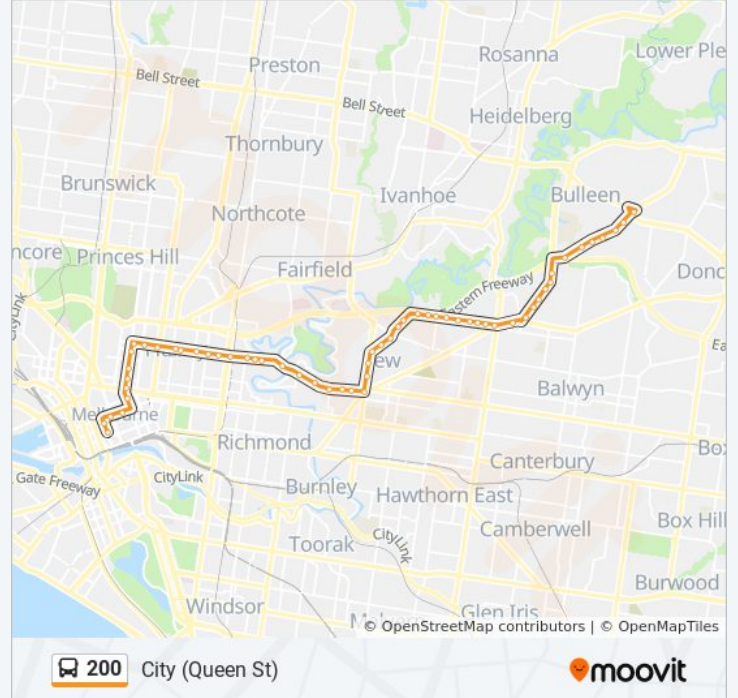

Belford Rd/Kilby Rd (Kew East)

Page Ave/Kilby Rd (Kew East)

White Ave/Kilby Rd (Kew East)

Spruzen Ave/Willsmere Rd (Kew)

Grandview Tce/Willsmere Rd (Kew)

Willsmere Village/Willsmere Rd (Kew)

Walpole St/Willsmere Rd (Kew)

Princess St/Willsmere Rd (Kew)

Molesworth St/Princess St (Kew)

Beatrice St/Princess St (Kew)

Kew Junction/Princess St (Kew)

Banool Ave/Studley Park Rd (Kew)

Thornton St/Studley Park Rd (Kew)

Carson St/Studley Park Rd (Kew)

Caritas Christi Hospice/Studley Park Rd (Kew)

Walmer St/Studley Park Rd (Kew)

Yarra Bend Park/Studley Park Rd (Kew)

Clarke St/Johnston St (Abbotsford)

Trenerry Cres/Johnston St (Abbotsford)

Nicholson St/Johnston St (Abbotsford)

Hoddle St/Johnston St (Abbotsford)

Palmer St/Johnston St (Collingwood)

Wellington St/Johnston St (Collingwood)

Smith St/Johnston St (Collingwood)

Napier St/Johnston St (Fitzroy)

Brunswick St/Johnston St (Fitzroy)

Nicholson St/Elgin St (Fitzroy)

Rathdowne St/Elgin St (Carlton)

Lygon St/Elgin St (Carlton)

Faraday St/Lygon St (Carlton)

Argyle Square/Lygon St (Carlton)

Queensberry St/Lygon St (Carlton)

Trades Hall/Lygon St (Carlton)