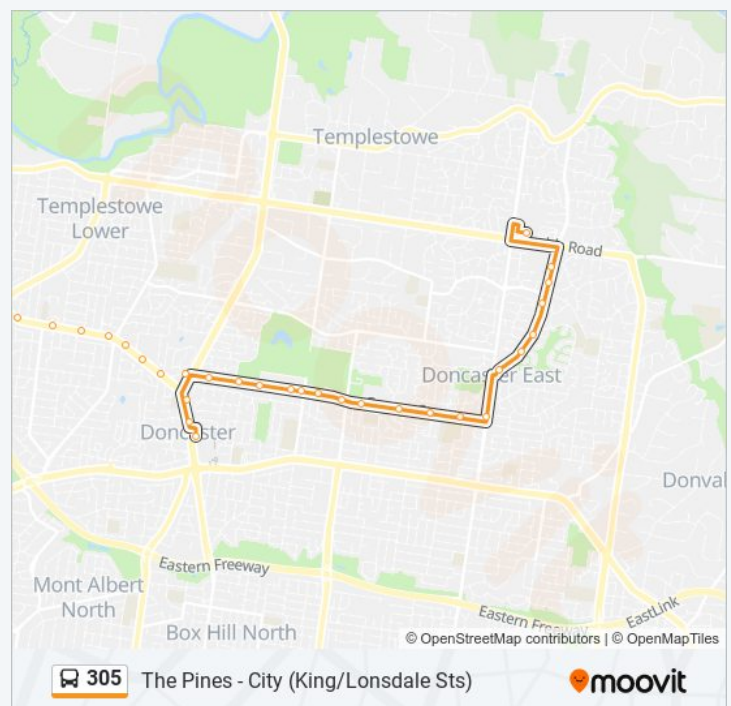

305 bus Info

Direction: The Pines

Stops: 48

Trip Duration: 18 min

Line Summary:

Crawford Rd/Manningham Rd (Doncaster)
Manningham Rd/Williamsons Rd (Doncaster)
Westfield Dr/Williamsons Rd (Doncaster)
Doncaster Sc/Williamsons Rd (Doncaster)
Ivan St/George St (Doncaster)
The Boulevarde/George St (Doncaster)
Ruffey Lake Park/George St (Doncaster)
Miller Pl/George St (Doncaster)
Church Rd/George St (Doncaster)
Grover Rd/George St (Doncaster)
Victoria St/George St (Doncaster)
Rieschiecks Reserve/George St (Doncaster East)
Rowan St/George St (Doncaster East)
Umma Centre/George St (Doncaster East)
East Doncaster Sec Col/George St (Doncaster East)
George St/Blackburn Rd (Doncaster East)
East Doncaster Hall/Andersons Creek Rd (Doncaster East)
Halcyon Ct/Andersons Creek Rd (Doncaster East)
Landscape Dr/Andersons Creek Rd (Doncaster East)
Huntingfield Dr/Andersons Creek Rd (Doncaster East)
Serpells Rd/Andersons Creek Rd (Doncaster East)
Anderson Park/Andersons Creek Rd (Doncaster East)
The Pines Sc/Reynolds Rd (Doncaster East)