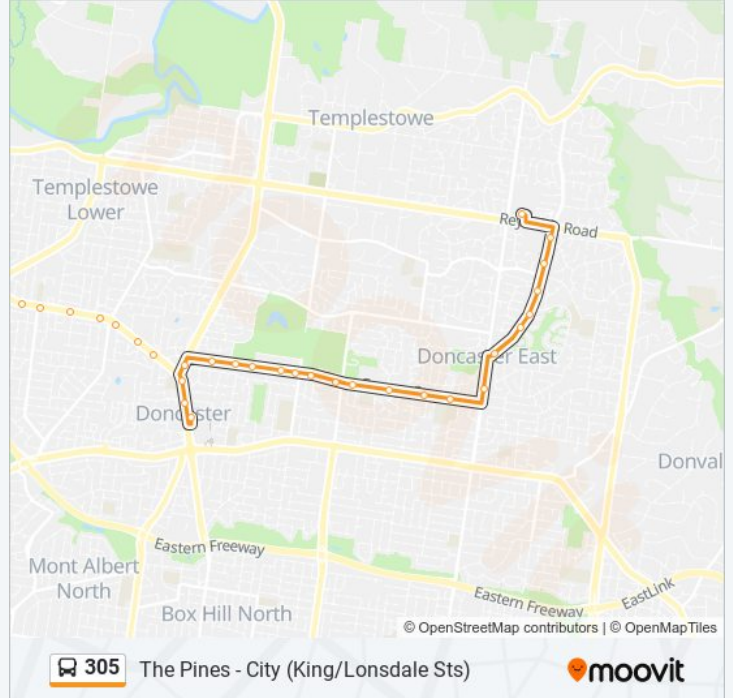

Direction: The Pines

48 stops

[VIEW LINE SCHEDULE](#)

- King St/Lonsdale St (Melbourne City)
- County Court/Lonsdale St (Melbourne City)
- Hardware St/Lonsdale St (Melbourne City)
- Swanston St/Lonsdale St (Melbourne City)
- Exhibition St/Lonsdale St (Melbourne City)
- St Vincent's Hospital/Victoria Pde (East Melbourne)
- Australian Catholic University/Victoria Pde (Fitzroy)
- Smith St/Victoria Pde (Collingwood)
- Cromwell St/Victoria Pde (Collingwood)
- Langridge St/Hoddle St (Abbotsford)
- Gipps St/Hoddle St (Abbotsford)
- Vere St/Hoddle St (Collingwood)
- Johnston St/Hoddle St (Collingwood)
- Bulleen Park & Ride (Bulleen)
- Barak St/Thompsons Rd (Bulleen)
- Stanley St/Thompsons Rd (Bulleen)
- Thompsons Heights Shops/Thompsons Rd (Bulleen)
- Lincoln Dr/Thompsons Rd (Bulleen)
- Kathleen Gr/Thompsons Rd (Bulleen)
- Rosebank Tce/Manningham Rd (Bulleen)
- Bulleen Heights School/Manningham Rd (Templestowe Lower)
- Hotham St/Manningham Rd (Templestowe Lower)
- Macedon Square Sc/Manningham Rd (Templestowe Lower)
- High St/Manningham Rd (Templestowe Lower)
- Mannacare/Manningham Rd (Doncaster)