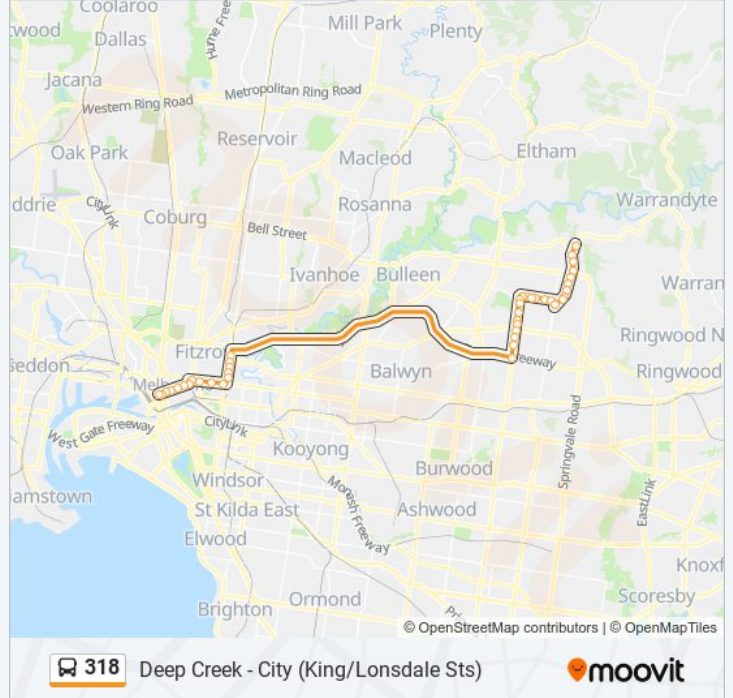

Direction: City (King/Lonsdale Sts)

41 stops

[VIEW LINE SCHEDULE](#)

Deep Creek Reserve/Heidelberg-Warrandyte Rd (Doncaster East)

Deep Creek Dr/Andersons Creek Rd (Doncaster East)

Larnoo Dr/Andersons Creek Rd (Doncaster East)

Kings Living Ret Vill/King St (Doncaster)

Victoria St/King St (Templestowe)

Woodlea St/Victoria St (Doncaster East)

Owens St/Victoria St (Doncaster East)

318 bus Time Schedule

City (King/Lonsdale Sts) Route Timetable:

Stops: 41

Trip Duration: 65 min

Line Summary:

- George St/Victoria St (Doncaster)
- Domaine Dr/Victoria St (Doncaster)
- Murphy Rd/Victoria St (Doncaster East)
- Doncaster Rd/Wetherby Rd (Doncaster East)
- Kevin Heinz Garden Centre/37 Wetherby Rd (Doncaster East)
- Renshaw St/Wetherby Rd (Doncaster East)
- Middleborough Rd/Eastern Fwy On-Ramp (Blackburn North)
- Truro St/Hoddle St (Abbotsford)
- Johnston St/Hoddle St (Abbotsford)
- Vere St/Hoddle St (Abbotsford)
- Gipps St/Hoddle St (Abbotsford)
- Langridge St/Hoddle St (Abbotsford)
- Cromwell St/Victoria Pde (East Melbourne)
- Clarendon St/Victoria Pde (East Melbourne)
- Eye & Ear Hospital/Victoria Pde (East Melbourne)
- Royal Australasian College Of Surgeons/Victoria Pde (East Melbourne)
- Spring St/Lonsdale St (Melbourne City)
- Exhibition St/Lonsdale St (Melbourne City)
- Melbourne Central/Lonsdale St (Melbourne City)
- Elizabeth St/Lonsdale St (Melbourne City)
- Queen St/Lonsdale St (Melbourne City)
- Supreme Court/Lonsdale St (Melbourne City)
- King St/Lonsdale St (Melbourne City)

Direction: Deep Creek

39 stops

[VIEW LINE SCHEDULE](#)

- King St/Lonsdale St (Melbourne City)
- County Court/Lonsdale St (Melbourne City)
- Hardware St/Lonsdale St (Melbourne City)
- Swanston St/Lonsdale St (Melbourne City)