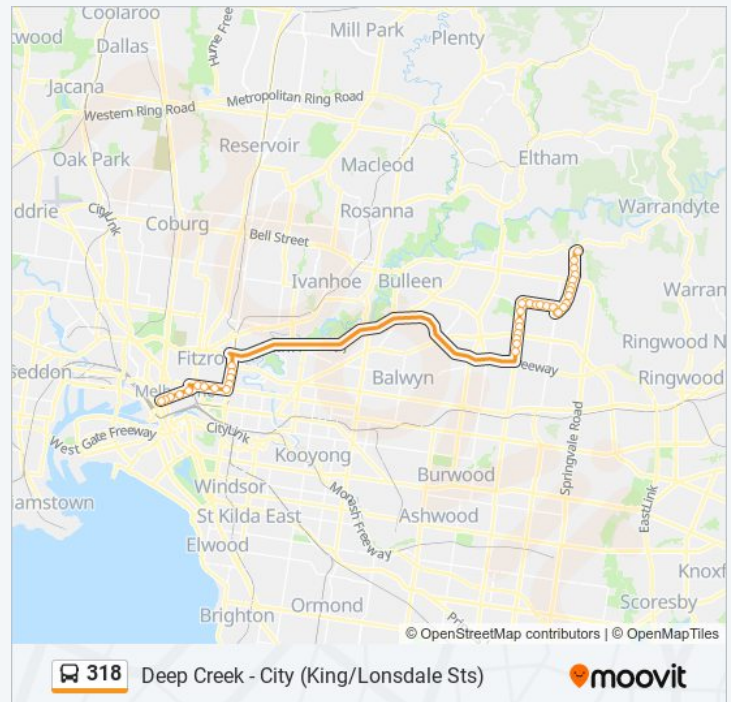

Direction: City (King/Lonsdale Sts)

41 stops

[VIEW LINE SCHEDULE](#)

Deep Creek Reserve/Heidelberg-Warrandyte Rd (Doncaster East)

Deep Creek Dr/Andersons Creek Rd (Doncaster East)

Larnoo Dr/Andersons Creek Rd (Doncaster East)

Direction: Deep Creek

39 stops

[VIEW LINE SCHEDULE](#)

- King St/Lonsdale St (Melbourne City)
- County Court/Lonsdale St (Melbourne City)
- Hardware St/Lonsdale St (Melbourne City)
- Swanston St/Lonsdale St (Melbourne City)

Doncaster Rd/Wetherby Rd (Doncaster East)

Acacia St/Victoria St (Doncaster East)

Domaine Dr/Victoria St (Doncaster)

George St/Victoria St (Doncaster)

Owens St/Victoria St (Doncaster East)

King St/Victoria St (Doncaster)

Serpells Rd/Andersons Creek Rd (Doncaster East)

318 bus Info

Direction: Deep Creek

Stops: 39

Trip Duration: 65 min

Line Summary:

Anderson Park/Andersons Creek Rd (Doncaster East)

Reynolds Rd/Andersons Creek Rd (Doncaster East)