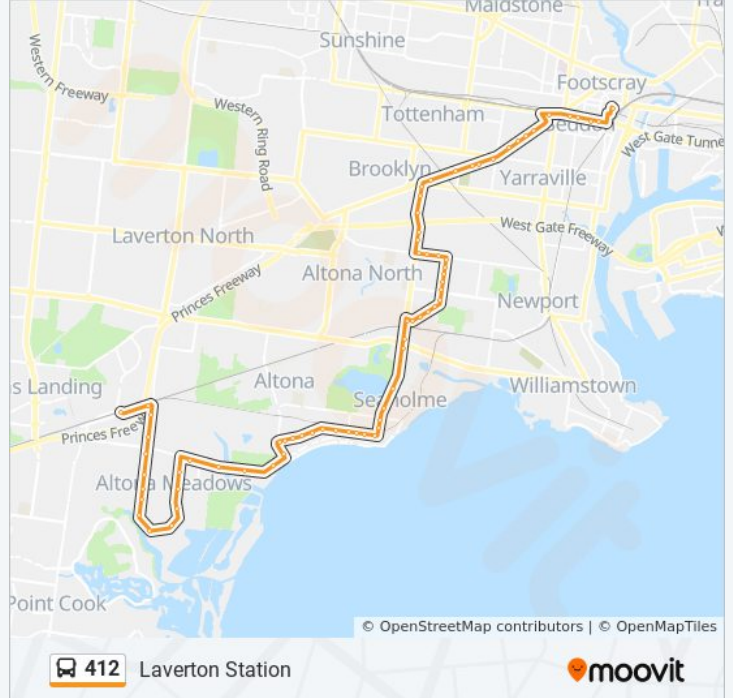

Bilston St/Buckley St (Footscray)

Footscray Bus Depot/54 Buckley St (Footscray)

Irving St/Nicholson St (Footscray)

Leeds St/Paisley St (Footscray)

Direction: Laverton Station

70 stops

[VIEW LINE SCHEDULE](#)

Wales St/Geelong Rd (West Footscray)

Edgar St/Geelong Rd (Kingsville)

Bishop St/Geelong Rd (Kingsville)

383 Geelong Rd (Footscray)

Somerville Rd/Geelong Rd (Yarraville)

412 bus Time Schedule

Laverton Station Route Timetable:

Sunday	8:40 AM - 9:19 PM
Monday	6:00 AM - 8:18 PM
Tuesday	6:00 AM - 8:18 PM
Wednesday	6:00 AM - 8:18 PM
Thursday	6:00 AM - 8:18 PM
Friday	6:00 AM - 8:18 PM
Saturday	8:40 AM - 9:19 PM

412 bus Info

Direction: Laverton Station

Stops: 70

Trip Duration: 51 min

Line Summary:

Stooke St/Geelong Rd (Brooklyn)
Richards St/Geelong Rd (Brooklyn)
Cemetery Rd/Geelong Rd (Brooklyn)
Francis St/Geelong Rd (Brooklyn)
Geelong Rd/Millers Rd (Brooklyn)
Stenhouse Ave/Millers Rd (Brooklyn)
Cypress Ave/Millers Rd (Brooklyn)
Marigold Ave/Millers Rd (Altona North)
Altona Gate Sc/Millers Rd (Altona North)
Valerian Ave/Blackshaws Rd (Altona North)
Huxtable Ave/Blackshaws Rd (Altona North)
Second Ave/Blackshaws Rd (Altona North)
Blackshaws Rd/Mills St (Altona North)
May St/Mills St (Altona North)
Marion St/Mills St (Altona North)
Cresser St/Mills St (Altona North)
Mason St/Mills St (Altona North)
Hendren Ave/Mills St (Altona North)
Second Ave/Mcintosh Rd (Altona North)
Windsor Cres/Mcintosh Rd (Altona North)
Paproth Gr/Mcintosh Rd (Altona North)
Berkeley Cres/Mcintosh Rd (Altona North)
Berkeley Cres/Millers Rd (Altona North)
Ross Rd/Millers Rd (Altona)
Kororoit Creek Rd/Millers Rd (Altona)
Noordenne Ave/Millers Rd (Altona)
Sussex St/Millers Rd (Altona)
Civic Pde/Millers Rd (Altona)
Seaholme Railway Station/Millers Rd (Altona)
Millers Rd/Blyth St (Altona)
Mount St/Blyth St (Altona)
Davies St/Blyth St (Altona)
Altona Station/Blyth St (Altona)