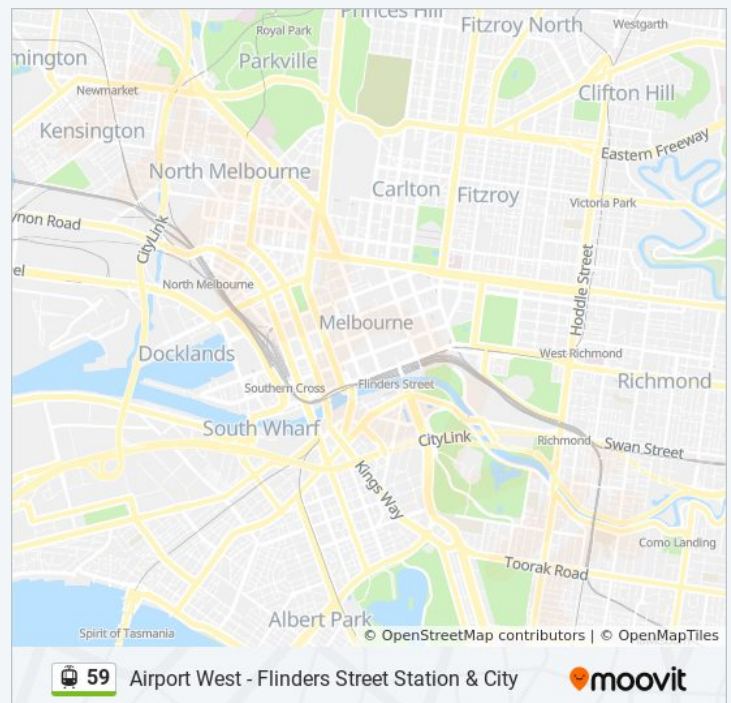

59 tram Info

Direction: Flinders Street Station (City)

Stops: 48

Trip Duration: 47 min

Line Summary:

- 28-Middle St/Mt Alexander Rd (Ascot Vale)
- 29-Warrick St/Mt Alexander Rd (Ascot Vale)
- 30-Maribyrnong Rd/Mt Alexander Rd (Ascot Vale)
- 31-Montgomery St/Mt Alexander Rd (Moonee Ponds)
- 32-Moonee Ponds Junction/Pascoe Vale Rd (Moonee Ponds)
- 34-Moonee Valley Civic Centre/Pascoe Vale Rd (Moonee Ponds)
- 35-Queens Park/Pascoe Vale Rd (Moonee Ponds)
- 36-Murray St/Pascoe Vale Rd (Moonee Ponds)
- 37-Buckley St/Pascoe Vale Rd (Moonee Ponds)
- 38-Fletcher St/Pascoe Vale Rd (Essendon)
- 39-Hoddle St/Fletcher St (Essendon)
- 40-Nicholson St/Fletcher St (Essendon)
- 41-Fletcher St/Napier St (Essendon)
- 42-Shamrock St/Mt Alexander Rd (Essendon)
- 43-Thistle St/Mt Alexander Rd (Essendon)
- 44-Thorn St/Mt Alexander Rd (Essendon)
- 45-Leake St/Mt Alexander Rd (Essendon)
- 46-Lincoln Rd/Mt Alexander Rd (Essendon)
- 47-Mt Alexander Rd/Keilor Rd (Essendon)
- 48-Service St/Keilor Rd (Essendon)
- 49-Essendon North Primary School/Keilor Rd (Essendon North)
- 50-Cooper St/Keilor Rd (Essendon)
- 51-Bradshaw St/Keilor Rd (Essendon)
- 52-Hoffmans Rd/Keilor Rd (Essendon)
- 53a-Matthews Ave/Keilor Rd (Essendon)
- 53-Keilor Rd/Matthews Ave (Niddrie)
- 54-Fullarton Rd/Matthews Ave (Airport West)
- 55-Cameron St/Matthews Ave (Airport West)
- 56-Earl St/Matthews Ave (Airport West)
- 57-Hawker St/Matthews Ave (Airport West)

34-Moonee Valley Civic Centre/Pascoe Vale Rd (Moonee Ponds)

59 tram Time Schedule

Airport West Route Timetable:

Sunday	12:18 AM - 11:52 PM
Monday	12:20 AM - 11:51 PM
Tuesday	12:11 AM - 11:41 PM
Wednesday	12:01 AM - 11:41 PM
Thursday	12:01 AM - 11:41 PM
Friday	12:01 AM - 11:52 PM
Saturday	12:20 AM - 11:58 PM

59 tram Info

Direction: Airport West

Stops: 46

Trip Duration: 48 min

Line Summary:

32-Moonee Ponds Junction/Pascoe Vale Rd
(Moonee Ponds)

31-Montgomery St/Mt Alexander Rd (Moonee
Ponds)

30-Ormond Rd/Mt Alexander Rd (Moonee Ponds)