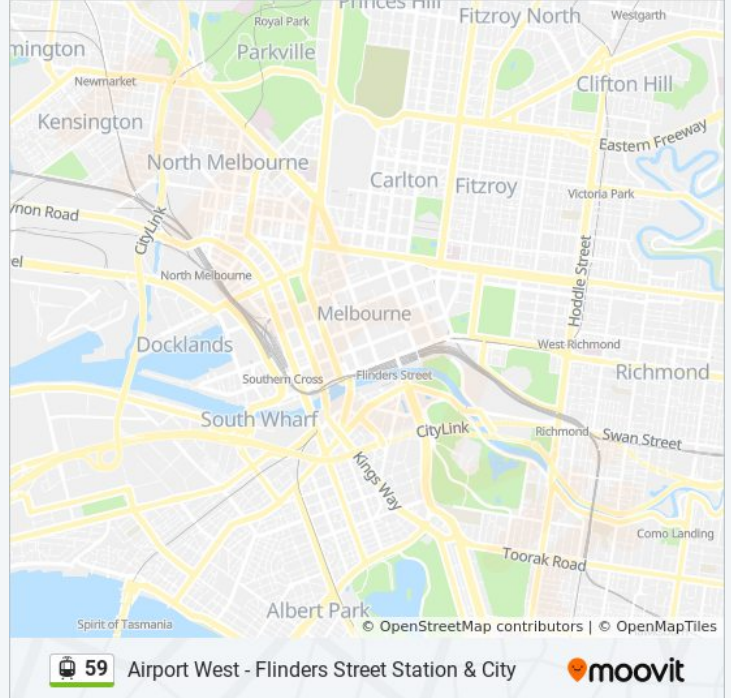

59 tram Info

Direction: Flinders Street Station (City)

Stops: 48

Trip Duration: 47 min

Line Summary:

- 28-Middle St/Mt Alexander Rd (Ascot Vale)
- 29-Warrick St/Mt Alexander Rd (Ascot Vale)
- 30-Maribyrnong Rd/Mt Alexander Rd (Ascot Vale)
- 31-Montgomery St/Mt Alexander Rd (Moonee Ponds)
- 32-Moonee Ponds Junction/Pascoe Vale Rd (Moonee Ponds)
- 34-Moonee Valley Civic Centre/Pascoe Vale Rd (Moonee Ponds)
- 35-Queens Park/Pascoe Vale Rd (Moonee Ponds)
- 36-Murray St/Pascoe Vale Rd (Moonee Ponds)
- 37-Buckley St/Pascoe Vale Rd (Moonee Ponds)
- 38-Fletcher St/Pascoe Vale Rd (Essendon)
- 39-Hoddle St/Fletcher St (Essendon)
- 40-Nicholson St/Fletcher St (Essendon)
- 41-Fletcher St/Napier St (Essendon)
- 42-Shamrock St/Mt Alexander Rd (Essendon)
- 43-Thistle St/Mt Alexander Rd (Essendon)
- 44-Thorn St/Mt Alexander Rd (Essendon)
- 45-Leake St/Mt Alexander Rd (Essendon)
- 46-Lincoln Rd/Mt Alexander Rd (Essendon)
- 47-Mt Alexander Rd/Keilor Rd (Essendon)
- 48-Service St/Keilor Rd (Essendon)
- 49-Essendon North Primary School/Keilor Rd (Essendon North)
- 50-Cooper St/Keilor Rd (Essendon)
- 51-Bradshaw St/Keilor Rd (Essendon)
- 52-Hoffmans Rd/Keilor Rd (Essendon)
- 53a-Matthews Ave/Keilor Rd (Essendon)
- 53-Keilor Rd/Matthews Ave (Niddrie)
- 54-Fullarton Rd/Matthews Ave (Airport West)
- 55-Cameron St/Matthews Ave (Airport West)
- 56-Earl St/Matthews Ave (Airport West)
- 57-Hawker St/Matthews Ave (Airport West)

58-Marshall Rd/Matthews Ave (Airport West)

59-Airport West/Matthews Ave (Airport West)

Direction: Airport West

46 stops

[VIEW LINE SCHEDULE](#)

59-Airport West/Matthews Ave (Airport West)

58-Marshall Rd/Matthews Ave (Airport West)

57-Hawker St/Matthews Ave (Airport West)

56-Earl St/Matthews Ave (Airport West)

55-Cameron St/Matthews Ave (Airport West)

54-Fullarton Rd/Matthews Ave (Niddrie)

53-Keilor Rd/Matthews Ave (Niddrie)

52-Treadwell Rd/Keilor Rd (Niddrie)