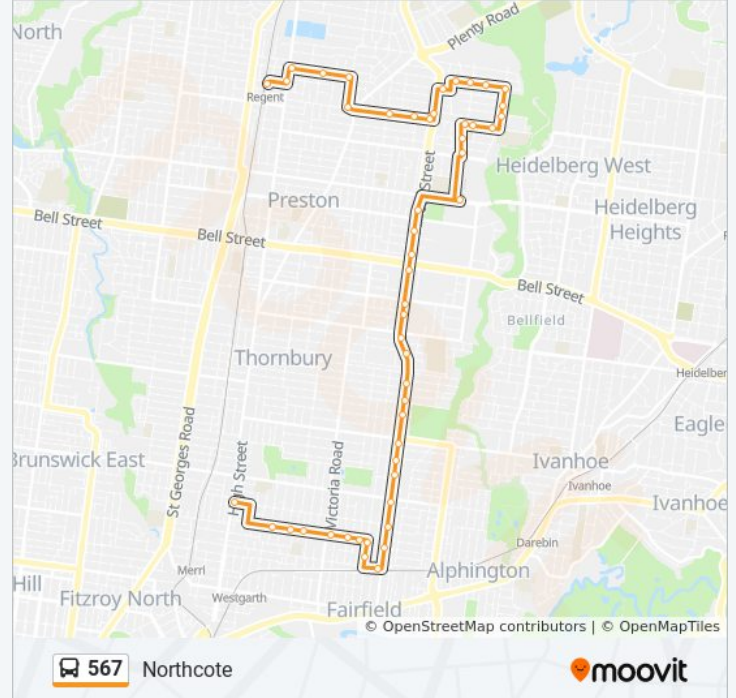

Collins St/Station St (Thornbury)

Rossmoyne Village/Station St (Thornbury)

Clarendon St/Station St (Thornbury)

John Cain Memorial Park/Station St (Thornbury)

Darebin Rd/Station St (Thornbury)

Christmas St/Station St (Fairfield)

Edwin St/Station St (Fairfield)

Separation St/Station St (Fairfield)

Mitchell St/Station St (Fairfield)

Duncan St/Station St (Fairfield)

Fairfield Railway Station/Wingrove St (Fairfield)

Clarke St/Rathmines St (Northcote)

Bastings St/Rathmines St (Northcote)

Stafford St/Bastings St (Northcote)

Russell St/Bastings St (Northcote)

Victoria Rd/Bastings St (Northcote)

Northcote St/Bastings St (Northcote)

Sharp St/Bastings St (Northcote)

Andrew St/Bastings St (Northcote)

High St/Mitchell St (Northcote)

**Direction: Regent**

49 stops

[VIEW LINE SCHEDULE](#)

**567 bus Time Schedule**

Regent Route Timetable:

High St/Mitchell St (Northcote)