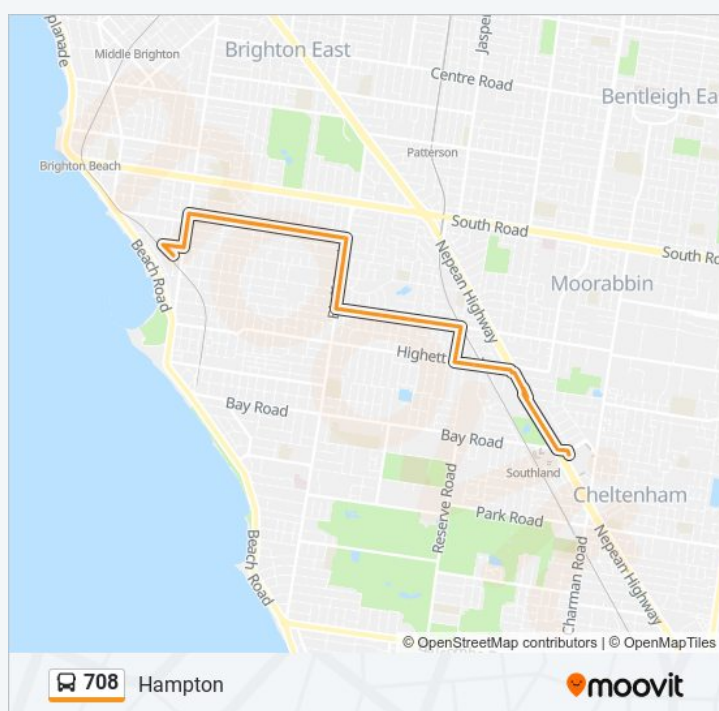

Direction: Carrum

Stops: 82

Trip Duration: 85 min

Line Summary:

Remington Dr/Nepean Hwy (Highett)
Sir William Fry Reserve/Nepean Hwy (Highett)
Southland Sc/Karen St (Cheltenham)
Evesham St/Nepean Hwy (Cheltenham)
Royal Oak Hotel/Nepean Hwy (Cheltenham)
Patty St/Swanston St (Mentone)
Collins St/Swanston St (Mentone)
Mentone Station/Como Pde (Mentone)
St Augustines Church/Como Pde (Mentone)
Mentone Grammar School/Como Pde (Mentone)
Parkdale Railway Station/Parkers Rd (Parkdale)
Nepean Hwy/Parkers Rd (Parkdale)
Beacon St/Imes St (Parkdale)
Ellen St/Chandler St (Parkdale)
Wild St/Victoria St (Parkdale)
Morris St/Davey St (Parkdale)
Warren Rd/Morris St (Parkdale)
Elliot St/Warren Rd (Parkdale)
White St/Warren Rd (Parkdale)
Warren Rd/Collocott St (Mordialloc)
Barkly St/Collocott St (Mordialloc)
Mcdonald St/Barkly St (Mordialloc)
Mordialloc Station/Albert St (Mordialloc)
Albert St/Park St (Mordialloc)
Chute St/Governor Rd (Mordialloc)
George Woods Reserve/Governor Rd (Mordialloc)
J Grut Reserve/Governor Rd (Mordialloc)
Spray Ave/Governor Rd (Mordialloc)
Canterbury Rd/Boundary Rd (Braeside)
Winners Cir/Wells Rd (Aspendale Gardens)
Amott Ct/Wells Rd (Aspendale Gardens)
Sutherland Ave/Wells Rd (Aspendale Gardens)
Palm Grove Bvd/Wells Rd (Aspendale Gardens)

Spray Ave/Governor Rd (Mordialloc)

J Grut Reserve/Governor Rd (Mordialloc)

Tuesday	05:58 - 21:15
Wednesday	05:58 - 21:15
Thursday	05:58 - 21:15
Friday	05:58 - 21:15
Saturday	07:29 - 20:57

708 bus Info

Direction: Hampton

Stops: 83

Trip Duration: 85 min

Line Summary:

George Woods Reserve/Governor Rd (Mordialloc)

Chute St/Park St (Mordialloc)

Albert St/Park St (Mordialloc)

Mordialloc Station/Albert St (Mordialloc)

Mcdonald St/Barkly St (Mordialloc)

Barkly St/Collocott St (Mordialloc)

Warren Rd/Collocott St (Mordialloc)

White St/Warren Rd (Parkdale)

Elliot St/Warren Rd (Parkdale)

Warren Rd/Morris St (Parkdale)

Davey St/Morris St (Parkdale)

Victory Lane/Victoria St (Parkdale)