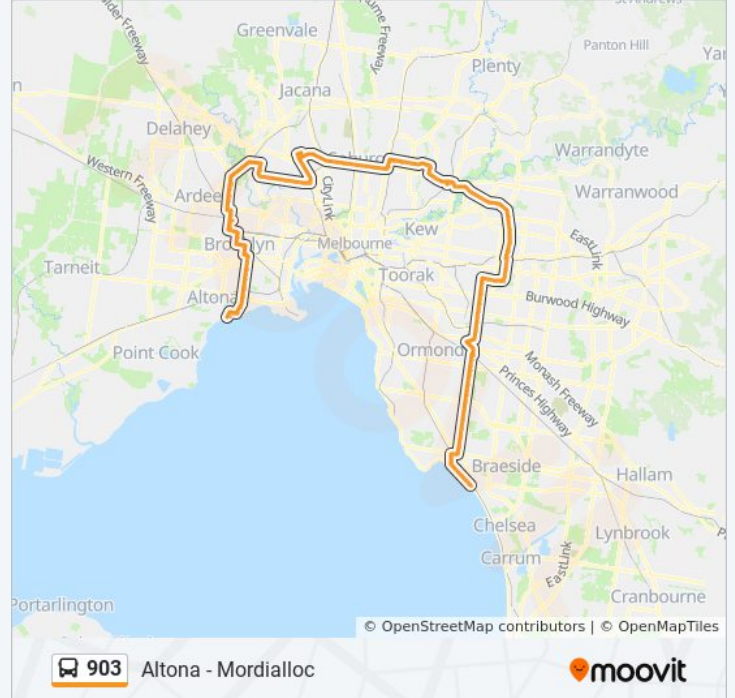

Karkarook Park/Warrigal Rd (Moorabbin)

South Rd/Warrigal Rd (Oakleigh South)

Old Dandenong Rd/Warrigal Rd (Oakleigh South)

Haigh St/Warrigal Rd (Bentleigh East)

Claronga St/Warrigal Rd (Bentleigh East)

Centre Rd/Warrigal Rd (Bentleigh East)

Tudor St/Warrigal Rd (Bentleigh East)

Bossington St/Warrigal Rd (Bentleigh East)

Picadilly St/Warrigal Rd (Bentleigh East)

Chauvel St/Warrigal Rd (Bentleigh East)

North Rd/Warrigal Rd (Hughesdale)

Schoolhall St/Warrigal Rd (Hughesdale)

Sacred Heart Girls School/Warrigal Rd
(Hughesdale)

Oakleigh Station/Portman St (Oakleigh)

Dandenong Rd/Warrigal Rd (Oakleigh)

Chadstone Shopping Center/Eastern Access Rd
(Malvern East)

Waverley Rd/Warrigal Rd (Chadstone)

Mountfield Ave/Warrigal Rd (Chadstone)

Holmesglen Tafe/Warrigal Rd (Chadstone)

Coorondo Home/Warrigal Rd (Ashburton)

Lancaster St/Warrigal Rd (Ashburton)

High Street Rd/Warrigal Rd (Ashburton)

High St/Warrigal Rd (Ashburton)