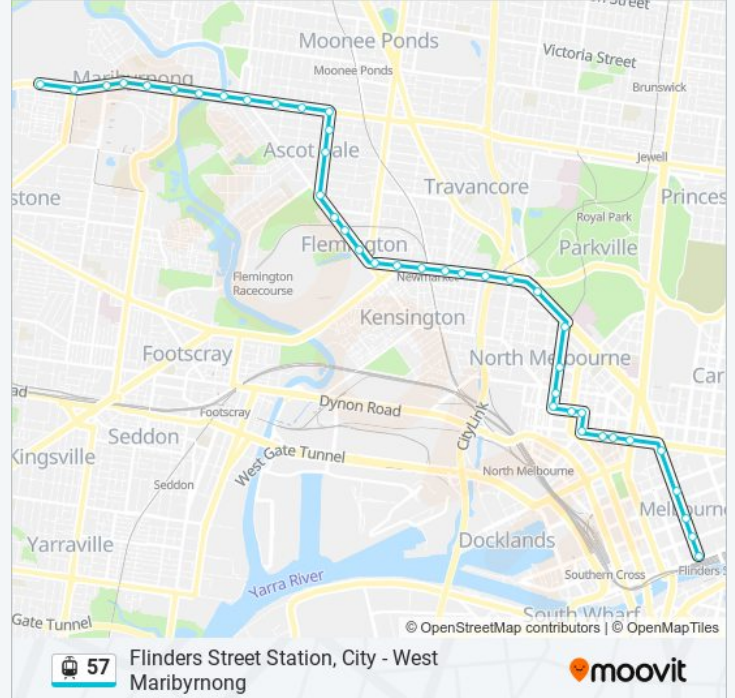

Use the Moovit App to find the closest 57 tram station near you and find out when is the next 57 tram arriving.

Direction: West Maribyrnong

41 stops

[VIEW LINE SCHEDULE](#)

49-Central Park Ave/Cordite Ave (Maribyrnong)

57 tram Info

Direction: West Maribyrnong

Stops: 41

Trip Duration: 44 min

Line Summary:

28-Smithfield Rd/Racecourse Rd (Flemington)

26-Newmarket Plaza/Racecourse Rd (Flemington)

25-Wellington St/Racecourse Rd (Flemington)

11-Victoria St/Errol St (North Melbourne)

10-Chetwynd St/Victoria St (Melbourne City)

9-Howard St/Victoria St (Melbourne City)

8-Peel St/Victoria St (Melbourne City)

7-Queen Victoria Market/Elizabeth St (Melbourne City)

5-Melbourne Central Station/Elizabeth St (Melbourne City)

3-Bourke Street Mall/Elizabeth St (Melbourne City)

2-Collins St/Elizabeth St (Melbourne City)

1-Flinders Street Railway Station/Elizabeth St (Melbourne City)