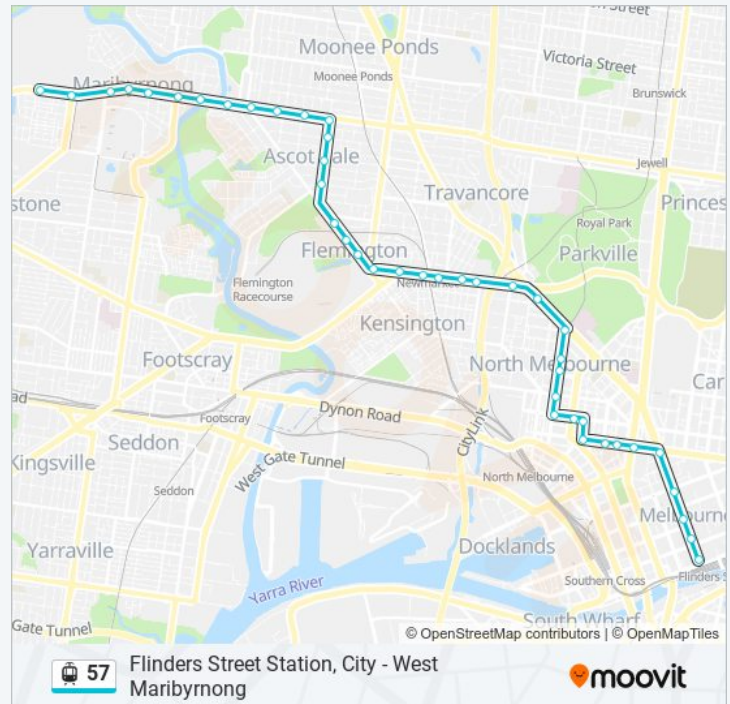

Flinders Street Station, City - West Maribyrnong

Get The App

The 57 tram line (Flinders Street Station, City - West Maribyrnong) has 2 routes. For regular weekdays, their operation hours are:

(1) West Maribyrnong: 05:30 - 23:26(2) Flinders Street Station (City): 00:10 - 23:49

Use the Moovit App to find the closest 57 tram station near you and find out when is the next 57 tram arriving.

Direction: West Maribyrnong

41 stops

[VIEW LINE SCHEDULE](#)

49-Central Park Ave/Cordite Ave (Maribyrnong)

31-Racing Victoria/400 Epsom Rd (Flemington)

32-Sandown Rd/Epsom Rd (Ascot Vale)

34-Burrowes St/Union Rd (Ascot Vale)

35-Munro St/Union Rd (Ascot Vale)

Thursday

00:10 - 23:49

Friday

00:10 - 23:49

Saturday

00:10 - 23:54

57 tram Info

Direction: Flinders Street Station (City)

Stops: 42

Trip Duration: 43 min

Line Summary:

- 36-St Leonards Rd/Union Rd (Ascot Vale)
- 37-Maribyrnong Rd/Union Rd (Ascot Vale)
- 38-Ferguson St/Maribyrnong Rd (Ascot Vale)
- 39-Bowen St/Maribyrnong Rd (Moonee Ponds)
- 40-Epsom Rd/Maribyrnong Rd (Ascot Vale)
- 41-Maribyrnong Park/Maribyrnong Rd (Ascot Vale)
- 42-Clyde St/Raleigh Rd (Maribyrnong)
- 43-Van Ness Ave/Raleigh Rd (Maribyrnong)
- 44-Warrs Rd/Raleigh Rd (Maribyrnong)
- 45-Maribyrnong Community Centre/Raleigh Rd (Maribyrnong)
- 46-Rosamond Rd/Raleigh Rd (Maribyrnong)
- 48-Wests Rd/Raleigh Rd (Maribyrnong)
- 49-Central Park Ave/Cordite Ave (Maribyrnong)