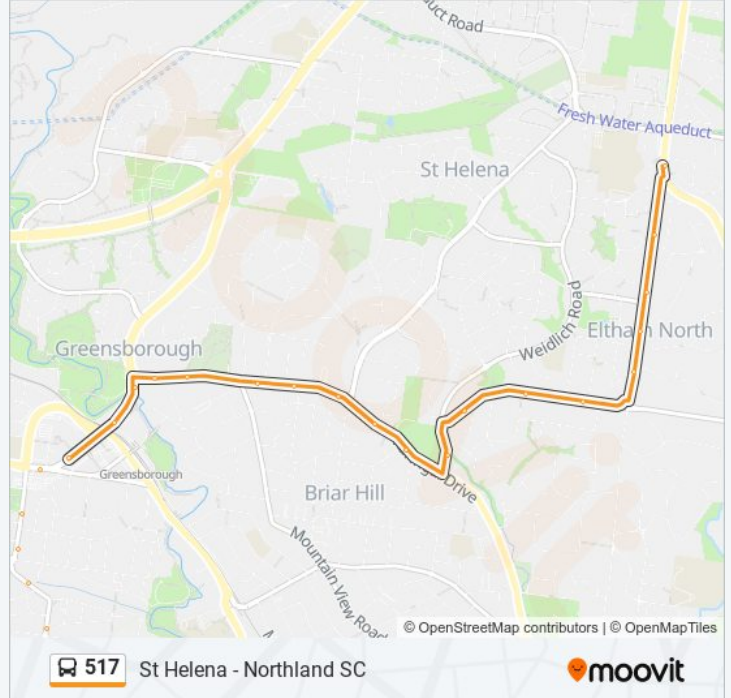

517 bus Info

Direction: Northland Sc

Stops: 63

Trip Duration: 52 min

Line Summary:

Duncan Ave/Henry St (Greensborough)
Amiet St/Henry St (Greensborough)
Glenice St/Henry St (Greensborough)
Henry St/Elder St (Greensborough)
Elder St/Elonera Ave (Greensborough)
Ovata Cl/Elonera Ave (Yallambie)
Janet Ct/Yallambie Rd (Yallambie)
Tarcoola Dr/Yallambie Rd (Yallambie)
Aminya Cres/Yallambie Rd (Yallambie)
Broadlea Cres/Lower Plenty Rd (Viewbank)
Grantham Rd/Lower Plenty Rd (Viewbank)
Crew St/Lower Plenty Rd (Viewbank)
Fosbery Cres/Martins Lane (Viewbank)
Martins Lane/Winston Rd (Viewbank)
Meyrick Cres/Winston Rd (Viewbank)
Nobel St/Winston Rd (Viewbank)
Moran St/Rutherford Rd (Viewbank)
Christine St/Rutherford Rd (Viewbank)
Viewbank College (Rosanna)
Diane Cres/Rutherford Rd (Viewbank)
Walker Ct/Banyule Rd (Viewbank)
Sussex Pl/Banyule Rd (Heidelberg)
Banyule Primary School/Banyule Rd (Rosanna)
Coorie Cres/Banyule Rd (Rosanna)
Rosanna Rd/Banyule Rd (Rosanna)
Grove Rd/Station Rd (Rosanna)
Turnham Ave/Station Rd (Rosanna)
Rosanna Railway Station/Turnham Ave (Rosanna)
Grandview Gr/Lower Plenty Rd (Rosanna)
Mt Ida Ave/Lower Plenty Rd (Rosanna)
St James Rd/Lower Plenty Rd (Rosanna)
Rosanna Baptist Church/Waiora Rd (Heidelberg Heights)