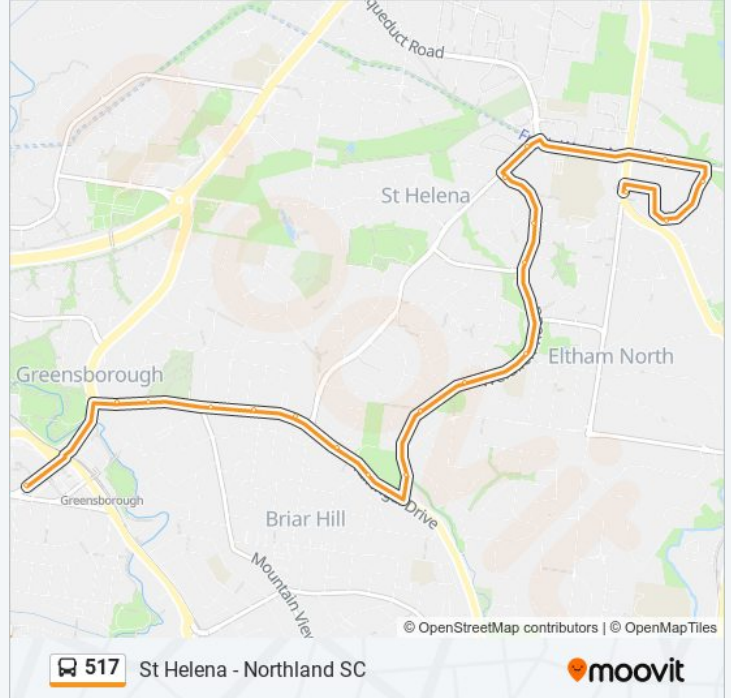

517 bus Info

Direction: St Helena

Stops: 65

Trip Duration: 52 min

Line Summary:

Sussex Pl/Banyule Rd (Rosanna)
Walker Ct/Banyule Rd (Viewbank)
Diane Cres/Rutherford Rd (Viewbank)
Viewbank College (Rosanna)
Christine St/Rutherford Rd (Viewbank)
Moran St/Rutherford Rd (Viewbank)
Nobel St/Winston Rd (Viewbank)
Meyrick Cres/Winston Rd (Viewbank)
Martins Lane/Winston Rd (Viewbank)
Lyon Rd/Martins Lane (Viewbank)
Crew St/Lower Plenty Rd (Yallambie)
Arthur Streeton Dr/Lower Plenty Rd (Yallambie)
General Store/Lower Plenty Rd (Yallambie)
Yallambie Rd/Lower Plenty Rd (Yallambie)
Aminya Cres/Yallambie Rd (Yallambie)
Taroola Dr/Yallambie Rd (Yallambie)
Janet Ct/Yallambie Rd (Yallambie)
Amaroo Way/Elonera Ave (Yallambie)
Elder St/Elonera Ave (Yallambie)
Henry St/Elder St (Greensborough)
Glenice St/Henry St (Greensborough)
Nepean St/Henry St (Greensborough)
Charles St/Henry St (Greensborough)
Duncan Ave/Henry St (Greensborough)
Lyell Pde/Henry St (Greensborough)
Ester St/Henry St (Greensborough)
Greensborough Plaza/Main St (Greensborough)
Diamond Creek Rd/St Helena Rd (Greensborough)
Hume St/St Helena Rd (Greensborough)
Mountain View Rd/St Helena Rd (Briar Hill)
Bonnie Doone St/St Helena Rd (Briar Hill)
Karingal Dr/St Helena Rd (Briar Hill)
Sunderland Rise/Karingal Dr (Briar Hill)