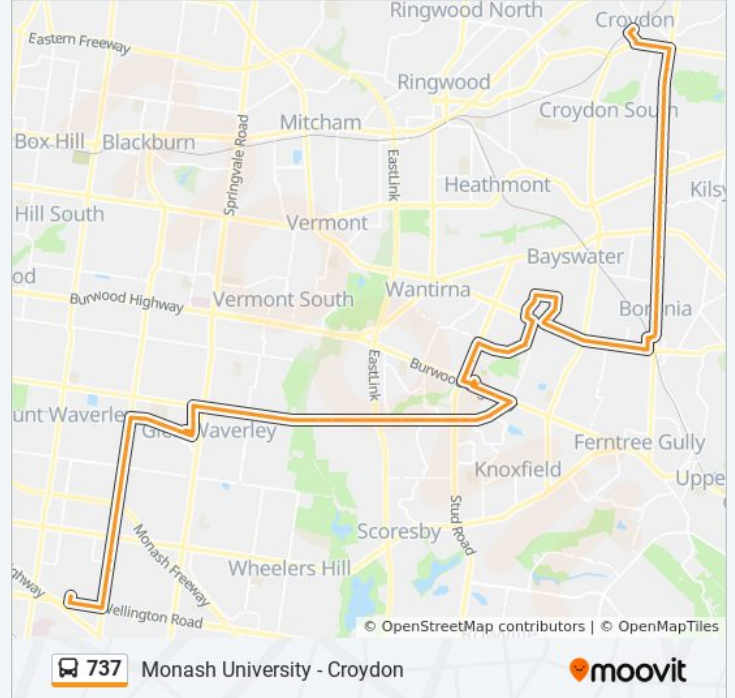

The Glen Sc/Snedden Dr (Glen Waverley)

Springvale Rd/High Street Rd (Glen Waverley)

Compton St/High Street Rd (Glen Waverley)

Boronia Dr/High Street Rd (Glen Waverley)

Kerrie Rd/High Street Rd (Glen Waverley)

Mimosa St/High Street Rd (Glen Waverley)

Capital Ave/High Street Rd (Glen Waverley)

1103 High Street Rd (Wantirna South)

Bushy Park Lane/High Street Rd (Wantirna South)

Dandenong Valley Parklands/High Street Rd (Wantirna South)

George St/High Street Rd (Wantirna South)

Cathies Lane/High Street Rd (Wantirna South)

Blind Creek Lane/High Street Rd (Wantirna South)

Fonteyn Dr/High Street Rd (Wantirna South)

Mowbray Dr/High Street Rd (Wantirna South)

Jenola Pde/High Street Rd (Wantirna South)

Latvian Ret Village/High Street Rd (Wantirna South)

Stud Rd/High Street Rd (Wantirna South)

Wolf St/High Street Rd (Wantirna South)

Wallace Rd/High Street Rd (Wantirna South)

Ravenhill Way/High Street Rd (Wantirna South)

High Street Rd/Burwood Hwy (Wantirna South)

Knox Ret Village/466 Burwood Hwy (Knoxfield)

Lynne Ave/Burwood Hwy (Wantirna South)

Knox City Sc/Burwood Hwy (Wantirna South)

Knox City Shopping Centre/Stud Rd (Wantirna)

Bladon St/Stud Rd (Wantirna)

Stud Rd/Coleman Rd (Wantirna South)

Gateshead Dr/Coleman Rd (Wantirna South)

Suffolk St/Coleman Rd (Wantirna South)

Bindi St/Coleman Rd (Wantirna South)