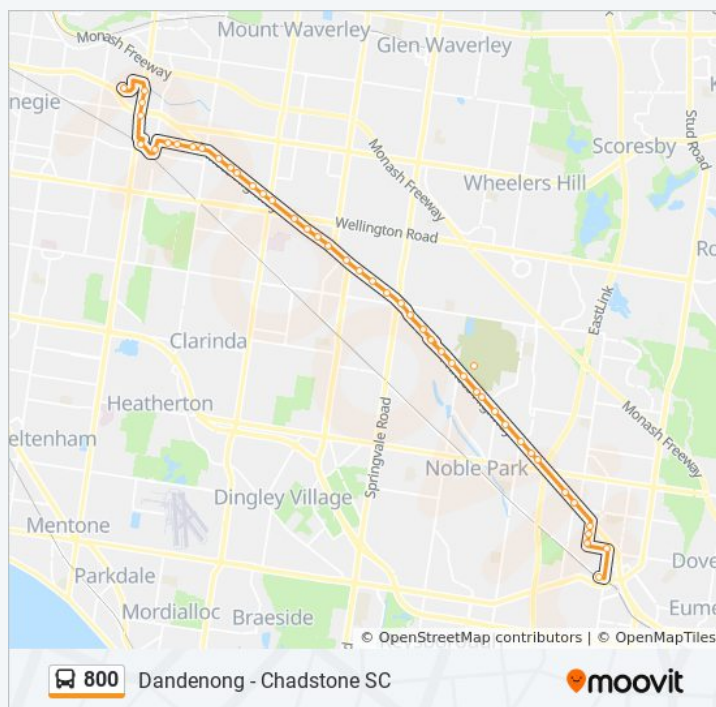

Oak Towers Aged Care/Atherton Rd (Oakleigh)

York Ave/Atherton Rd (Oakleigh)

Henry St/Atherton Rd (Oakleigh)

Dublin St/Princes Hwy (Oakleigh East)

Carmichael Rd/Princes Hwy (Oakleigh East)

Macrina St/Princes Hwy (Oakleigh East)

Monday	6:24 AM - 7:15 PM
Tuesday	6:24 AM - 7:15 PM
Wednesday	6:24 AM - 7:15 PM
Thursday	6:24 AM - 7:15 PM
Friday	6:24 AM - 7:15 PM
Saturday	7:34 AM - 3:50 PM

**800 bus Info**

**Direction:** Dandenong

**Stops:** 46

**Trip Duration:** 53 min

**Line Summary:**

(Springvale)

Ardgower Rd/Princes Hwy (Noble Park North)

Bowmore Rd/Princes Hwy (Noble Park North)

Overseas Dr/Princes Hwy (Noble Park North)

Ellendale Rd/Princes Hwy (Noble Park North)