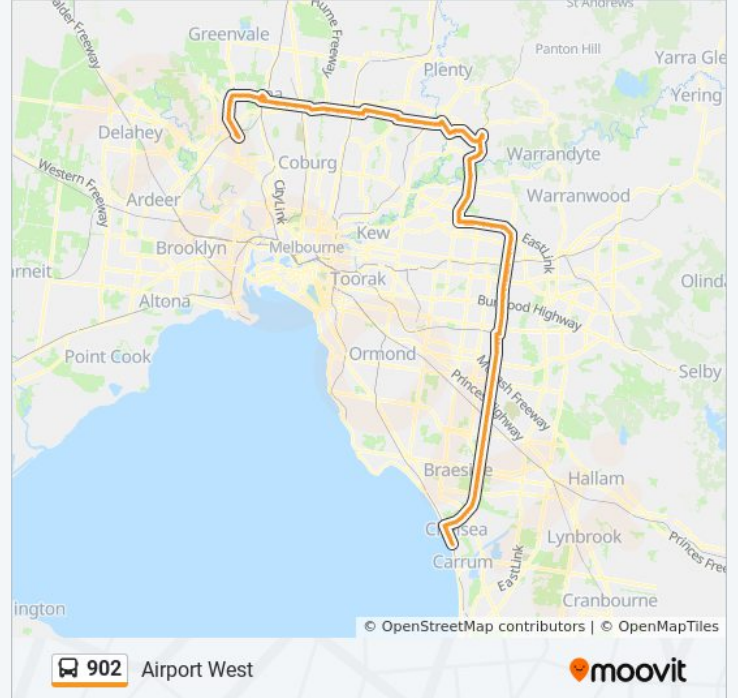

902 bus Info

Direction: Airport West

Stops: 184

Trip Duration: 183 min

Line Summary:

Athol Rd/Springvale Rd (Springvale South)
Kilberry Ave/Springvale Rd (Springvale South)
Ealing Cres/Springvale Rd (Springvale South)
Clapham Ave/Springvale Rd (Springvale)
Armstrong St/Springvale Rd (Springvale)
Boonah St/Springvale Rd (Springvale)
Union Gr/Springvale Rd (Springvale)
Springvale Station/Springvale Rd (Springvale)
Watt St/Springvale Rd (Springvale)
Stephenson St/Springvale Rd (Springvale)
Hope St/Springvale Rd (Springvale)
Fairview St/Springvale Rd (Springvale)
Wilma Ave/Springvale Rd (Mulgrave)
Seaview Cres/Springvale Rd (Mulgrave)
Miles St/Springvale Rd (Mulgrave)
Wellington Rd/Springvale Rd (Mulgrave)
Clunies Ross Cres/Springvale Rd (Mulgrave)
657 Springvale Rd (Mulgrave)
Dunlop Rd/Springvale Rd (Mulgrave)
Brandon Park Shopping Centre/Springvale Rd (Mulgrave)
Booran Ave/Springvale Rd (Glen Waverley)
Koonalda Ave/Springvale Rd (Glen Waverley)
Vermont St/Springvale Rd (Glen Waverley)
Central Reserve/Springvale Rd (Glen Waverley)
St Leonards Ps/Springvale Rd (Glen Waverley)
Beacon St/Springvale Rd (Glen Waverley)
Monash Civic Centre/Springvale Rd (Glen Waverley)
Glen Waverley Station/Railway Pde (Glen Waverley)
The Glen Shopping Centre/Springvale Rd (Glen Waverley)
High Street Rd/Springvale Rd (Glen Waverley)
Aurisch Ave/Springvale Rd (Glen Waverley)