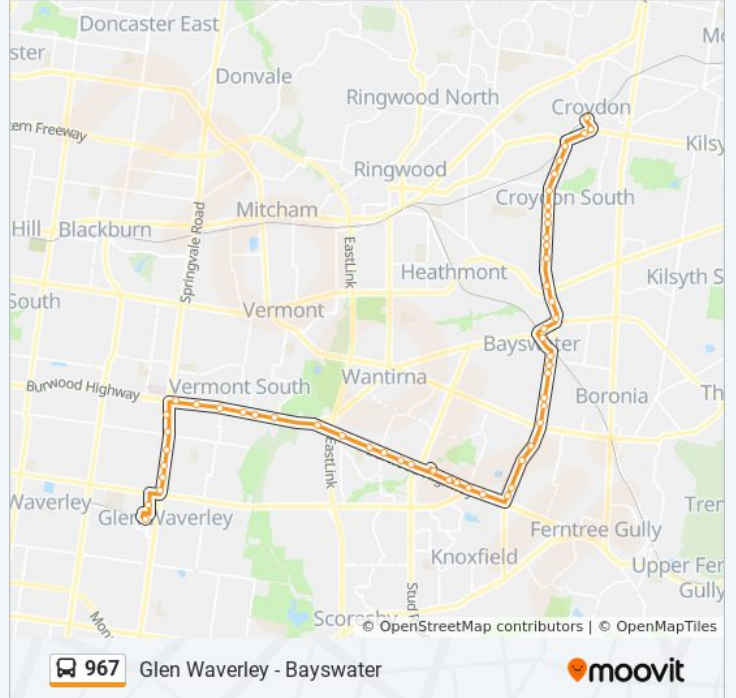

Berry Rd/Bayswater Rd (Bayswater North)

Wendover Ave/Bayswater Rd (Bayswater North)

Central Ave/Bayswater Rd (Croydon South)

Thurleigh Ave/Bayswater Rd (Croydon South)

Belmont Rd/Bayswater Rd (Croydon South)

Eastfield Rd/Bayswater Rd (Croydon South)

Ronald Rd/Bayswater Rd (Croydon)

Yarraduct Pl/Bayswater Rd (Croydon)

Mt Dandenong Rd/Bayswater Rd (Croydon)

Anzac St/Mt Dandenong Rd (Croydon)

Mt Dandenong Rd/Main St (Croydon)

Direction: Glen Waverley

82 stops

[VIEW LINE SCHEDULE](#)

- Croydon Station/Railway Gr (Croydon)
- Main St/Devon St (Croydon)
- Civic Sq/Mt Dandenong Rd (Croydon)
- Norton Rd/Mt Dandenong Rd (Croydon)
- Alfrick Rd/Mt Dandenong Rd (Croydon)
- Donald St/Mt Dandenong Rd (Croydon)
- Ruskin Ave/Mt Dandenong Rd (Croydon)
- Jarvis Ave/Mt Dandenong Rd (Croydon)
- Churchill Way/Mt Dandenong Rd (Croydon)
- Glen Dhu Rd/Mt Dandenong Rd (Kilsyth)
- Hawthory Rd/Mt Dandenong Rd (Kilsyth)
- Kilsyth Primary School/Mt. Dandenong Rd (Kilsyth)
- Charles St/Mt Dandenong Rd (Kilsyth)
- Eothen Lane/Mt Dandenong Rd (Kilsyth)
- St Richards Church/Mt Dandenong Rd (Kilsyth)
- Denman St/Mt Dandenong Rd (Kilsyth)
- Balmoral St/Mt Dandenong Rd (Kilsyth)
- 723 Mt Dandenong Rd (Kilsyth)
- Alpine Way/Mt Dandenong Rd (Kilsyth)
- Breby Way/Mt Dandenong Tourist Rd (Montrose)
- Magnolia Gr/Mt Dandenong Rd (Montrose)
- Mt Dandenong Rd/Canterbury Rd (Montrose)
- Ash Gr/Canterbury Rd (Montrose)
- Fussell Rd/Canterbury Rd (Montrose)
- Danjul Cl/Canterbury Rd (Kilsyth South)
- Liverpool Rd/Canterbury Rd (Kilsyth South)
- Southfork Dr/Canterbury Rd (Kilsyth South)
- Trade Way/Canterbury Rd (Kilsyth South)

967 bus Info

Direction: Glen Waverley

Stops: 82

Trip Duration: 60 min

Line Summary:

Trade Way/Colchester Rd (Kilsyth)

Mountain Hwy/Albert Ave (Boronia)

166 Albert Ave (Boronia)