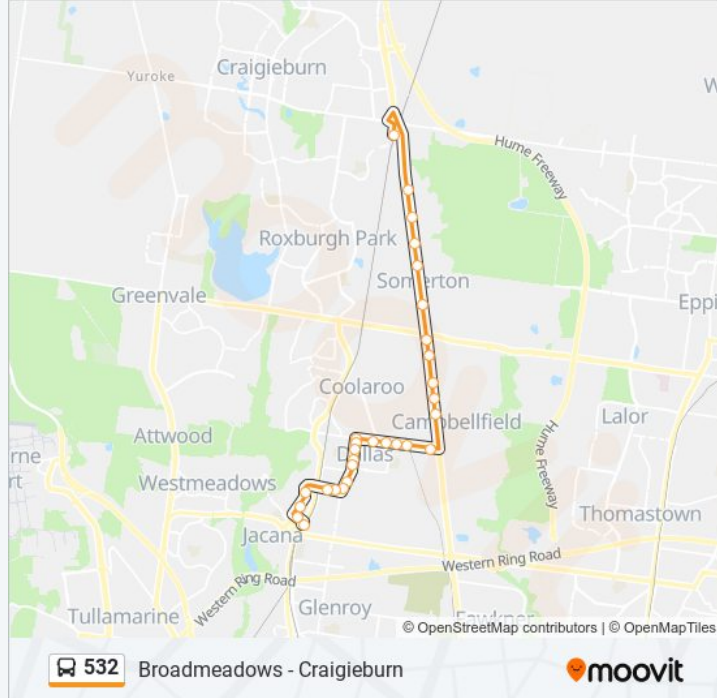

Direction: Broadmeadows

29 stops

[VIEW LINE SCHEDULE](#)

- Craigieburn Railway Station/Walters St (Craigieburn)
- Rushwood Dr/Sydney Rd (Craigieburn)
- Apollo Caravan Park/Sydney Rd (Craigieburn)
- La Mirage Convention Centre/210 Sydney Rd (Somerton)
- Stanley Dr/Sydney Rd (Somerton)
- Austrak Dr/Sydney Rd (Somerton)
- Cooper St/Sydney Rd (Campbellfield)
- Northbourne Rd/Sydney Rd (Campbellfield)
- 1954 Sydney Rd (Campbellfield)
- National Bvd/Sydney Rd (Campbellfield)
- Jesica Rd/Sydney Rd (Campbellfield)
- Sydney Rd/Barry Rd (Campbellfield)
- Upfield Station/Barry Rd (Dallas)
- 391 Barry Rd (Dallas)
- King St/Barry Rd (Dallas)
- Kyabram St/Barry Rd (Dallas)
- Blair St/Barry Rd (Dallas)
- Holy Child Ps/Blair St (Dallas)
- Corinella Cres/Blair St (Dallas)
- Lynda Blundell Centre/186 Blair St (Dallas)
- Lismore St/Blair St (Dallas)

532 bus Info

Direction: Broadmeadows

Stops: 29

Trip Duration: 27 min

Line Summary:

Dallas Sc/Blair St (Dallas)

Eltham St/Blair St (Dallas)

Blair St/Riggall St (Broadmeadows)

Millewa Cres/Riggall St (Broadmeadows)

Banksia Gardens/Pearcedale Pde
(Broadmeadows)

Broadmeadows Town Park/Pearcedale Pde
(Broadmeadows)

Broadmeadows Sc/Tanderrum Way
(Broadmeadows)

Broadmeadows Station/Pascoe Vale Rd
(Broadmeadows)

Direction: Craigieburn

28 stops

[VIEW LINE SCHEDULE](#)

Broadmeadows Station/Pascoe Vale Rd
(Broadmeadows)

Broadmeadows Leisure Centre/Pearcedale Pde
(Broadmeadows)

Broadmeadows Town Park/Pearcedale Pde
(Broadmeadows)