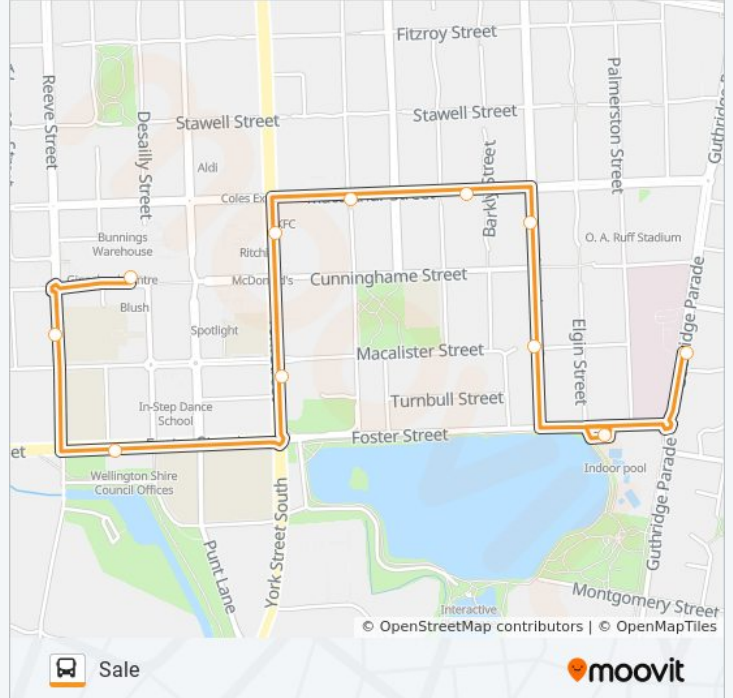

## Direction: Sale

11 stops

[VIEW LINE SCHEDULE](#)

138 Guthridge Pde (Sale)

Aquatic Centre/Foster St (Sale)

Macalister St/Lansdowne St (Sale)

Macarthur St/Lansdowne St (Sale)

Dundas St/Macarthur St (Sale)

Marley St/Macarthur St (Sale)

Macarthur St/York St (Sale)

Macalister St/York St (Sale)

Desailly St/Foster St (Sale)

35 Reeve St (Sale)

Gippsland Shopping Centre/Cunninghame St (Sale)

Gippsland Shopping Centre/Cunninghame St (Sale)

Desailly St/Foster St (Sale)

Macalister St/York St (Sale)

Cunninghame St/York St (Sale)

Marley St/Macarthur St (Sale)

Dundas St/Macarthur St (Sale)

Cunninghame St/Lansdowne St (Sale)

**1 bus Info**

**Direction:** Sale Hospital

**Stops:** 20

**Trip Duration:** 24 min

**Line Summary:**

Bergen Cres/Stead St (Sale)

Eastwood Park Village/Guthridge Pde (Sale)

138 Guthridge Pde (Sale)