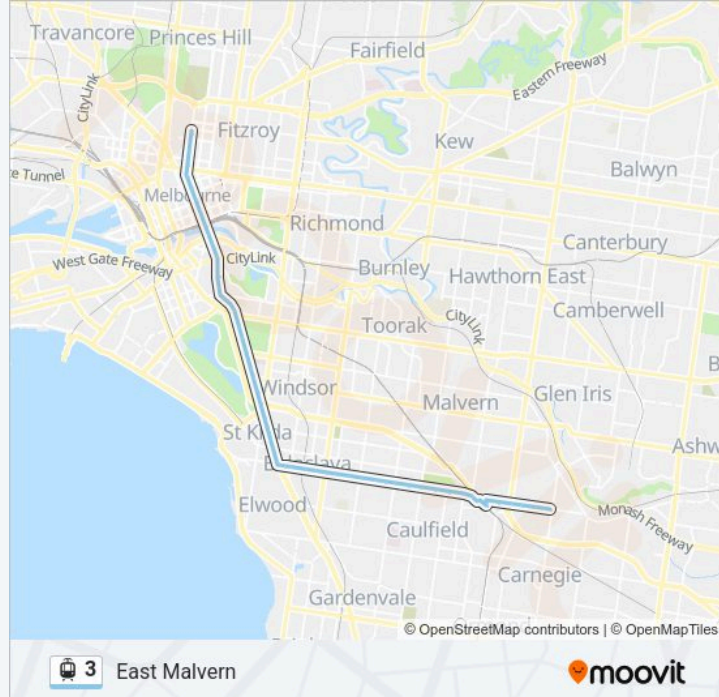

30-St Kilda Junction/St Kilda Rd (St Kilda)

31-Barkly St/St Kilda Rd (St Kilda)

32-Alma Rd/St Kilda Rd (St Kilda)

33-Argyle St/St Kilda Rd (St Kilda)

34-Inkerman St/St Kilda Rd (St Kilda)

35-Carlisle St/St Kilda Rd (St Kilda)

36-St Kilda Town Hall/Carlisle St (St Kilda)

37-Chapel St/Carlisle St (Balaclava)

38-Balaclava Station/Carlisle St (Balaclava)

39-Orange Gr/Carlisle St (Balaclava)

40-Hotham St/Carlisle St (Balaclava)

41-Empress Rd/Balaclava Rd (St Kilda East)

42-Sidwell Ave/Balaclava Rd (Caulfield North)

43-Orrong Rd/Balaclava Rd (Caulfield North)

44-Ontario St/Balaclava Rd (Caulfield North)

45-Kent Gr/Balaclava Rd (Caulfield North)

46-Kooyong Rd/Balaclava Rd (Caulfield North)

47-Elmhurst Rd/Balaclava Rd (Caulfield North)

51-Hawthorn Rd/Balaclava Rd (Caulfield North)

52-Caulfield Park Bowling Club/Balaclava Rd
(Caulfield North)

53-Caulfield Park/Balaclava Rd (Caulfield North)

54-Kambrook Rd/Balaclava Rd (Caulfield North)

55-Normanby Rd/Balaclava Rd (Caulfield North)

56-Caulfield Racecourse/Normanby Rd (Caulfield
North)

57-Caulfield Railway Station/Derby Rd (Caulfield
East)

58-Dandenong Rd/Derby Rd (Caulfield North)

59-Dandenong Rd/Waverley Rd (Malvern East)

60-Burke Rd/Waverley Rd (Malvern East)

61-Tennyson St/Waverley Rd (Malvern East)

62-The Avenue/Waverley Rd (Malvern East)

63-Oak Gr/Waverley Rd (Malvern East)