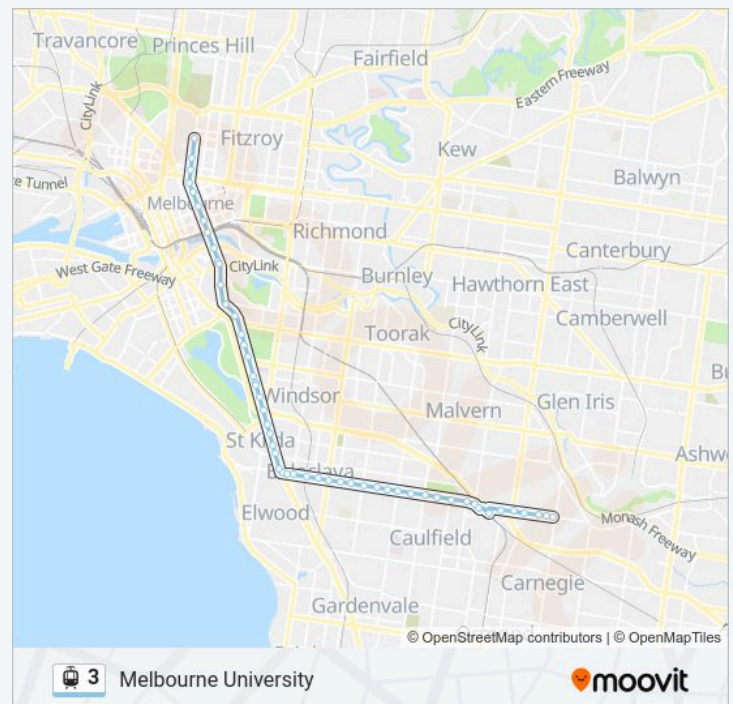

55-Normanby Rd/Balaclava Rd (Caulfield North)

56-Caulfield Racecourse/Normanby Rd (Caulfield  
North)

57-Caulfield Railway Station/Derby Rd (Caulfield  
East)

58-Dandenong Rd/Derby Rd (Caulfield North)

59-Dandenong Rd/Waverley Rd (Malvern East)

41-Vadlure Ave/Balaclava Rd (St Kilda East)

40-Hotham St/Balaclava Rd (St Kilda East)

39-Carlisle Ave/Carlisle St (St Kilda)

38-Balaclava Station/Carlisle St (Balaclava)

**3 tram Time Schedule**

Melbourne University Route Timetable:

Monday	05:19 - 01:05
Tuesday	05:19 - 01:05
Wednesday	05:19 - 01:05
Thursday	05:19 - 01:05
Friday	05:19 - 02:05
Saturday	05:29 - 02:03
Sunday	07:01 - 00:49

**3 tram Info**

**Direction:** Melbourne University

**Stops:** 53

**Trip Duration:** 53 min

**Line Summary:**

**3** Melbourne University

37-Chapel St/Carlisle St (St Kilda)

36-St Kilda Town Hall/Carlisle St (St Kilda)

35-Brighton Rd/Carlisle St (St Kilda)

35-Carlisle St/St Kilda Rd (St Kilda)