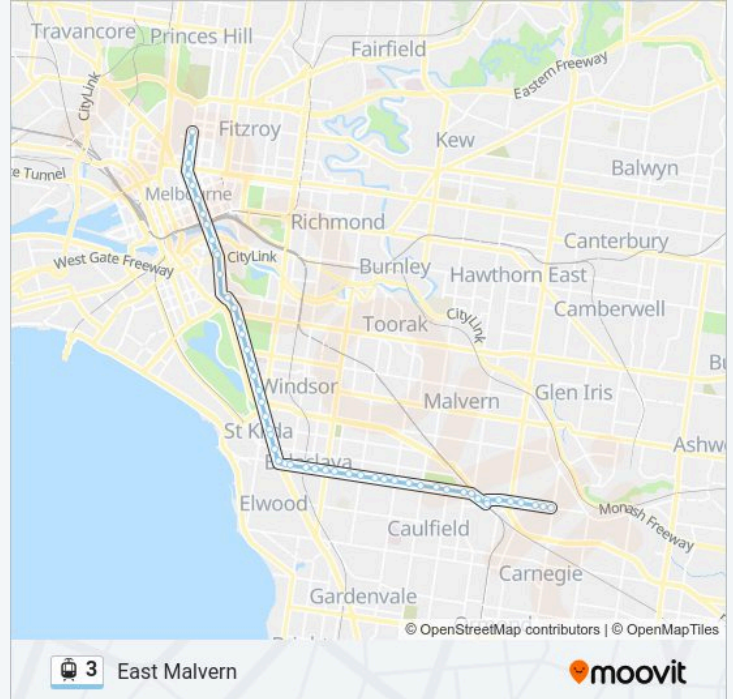

55-Normanby Rd/Balaclava Rd (Caulfield North)

56-Caulfield Racecourse/Normanby Rd (Caulfield  
North)

57-Caulfield Railway Station/Derby Rd (Caulfield  
East)

58-Dandenong Rd/Derby Rd (Caulfield North)

59-Dandenong Rd/Waverley Rd (Malvern East)

60-Burke Rd/Waverley Rd (Malvern East)

61-Tennyson St/Waverley Rd (Malvern East)

62-The Avenue/Waverley Rd (Malvern East)

63-Oak Gr/Waverley Rd (Malvern East)

64-Darling Rd/Waverley Rd (Malvern East)

**Direction: Melbourne University**

53 stops

[VIEW LINE SCHEDULE](#)

64-Darling Rd/Waverley Rd (Malvern East)

63-Hughes St/Waverley Rd (Malvern East)

62-Macgregor St/Waverley Rd (Malvern East)

61-Tennyson St/Waverley Rd (Malvern East)

60-Burke Rd/Waverley Rd (Malvern East)