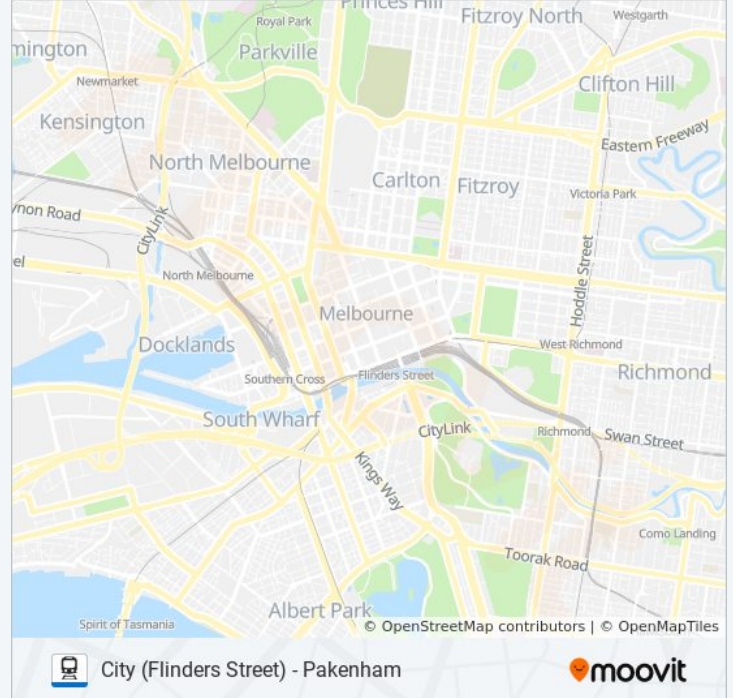

The PAKENHAM train line (PAKENHAM) has 2 routes. For regular weekdays, their operation hours are:

(1) City Center: 4:08 AM - 11:31 PM (2) Pakenham: 12:07 AM - 11:57 PM

Use the Moovit App to find the closest PAKENHAM train station near you and find out when is the next PAKENHAM train arriving.

Direction: City Center

28 stops

[VIEW LINE SCHEDULE](#)

Pakenham
Cardinia Road
Officer
Beaconsfield
Berwick
Narre Warren
Hallam
Dandenong
Yarraman
Noble Park
Sandown Park
Springvale
Westall
Clayton
Huntingdale
Oakleigh
Hughesdale
Murrumbeena
Carnegie
Caulfield
Malvern

PAKENHAM train Info

Direction: Pakenham

Stops: 28

Trip Duration: 58 min

Line Summary:

Noble Park

Yarraman

Dandenong

Hallam

Narre Warren

Berwick

Beaconsfield

Officer

Cardinia Road

Pakenham

PAKENHAM train time schedules and route maps are available in an offline PDF at moovitapp.com. Use the [Moovit App](#) to see live bus times, train schedule or subway schedule, and step-by-step directions for all public transit in Melbourne.