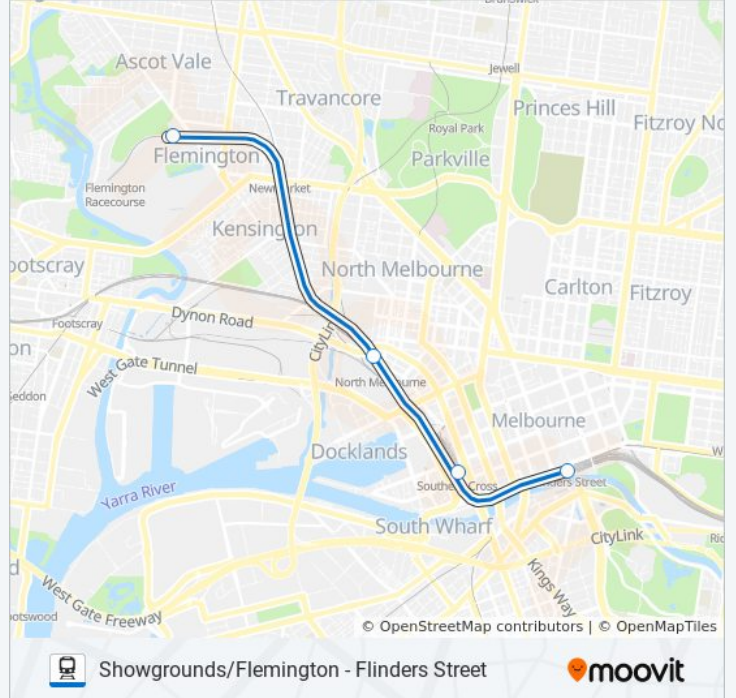

Use the Moovit App to find the closest FLEMINGTON train station near you and find out when is the next FLEMINGTON train arriving.

Direction: Flinders Street

5 stops

[VIEW LINE SCHEDULE](#)

North Melbourne

Flagstaff

Melbourne Central

Parliament

Flinders Street

FLEMINGTON train Time Schedule

Flinders Street Route Timetable:

Sunday	9:58 AM
Monday	Not Operational
Tuesday	Not Operational
Wednesday	Not Operational
Thursday	Not Operational
Friday	9:58 AM
Saturday	5:10 AM - 7:03 PM

FLEMINGTON train Info**Direction:** Flinders Street**Stops:** 5**Trip Duration:** 12 min**Line Summary:**

Direction: Showgrounds/Flemington

3 stops

[VIEW LINE SCHEDULE](#)

Southern Cross

North Melbourne

Flemington Racecourse

FLEMINGTON train Info

Direction: Showgrounds/Flemington

Stops: 3

Trip Duration: 12 min

Line Summary:

FLEMINGTON train time schedules and route maps are available in an offline PDF at moovitapp.com. Use the [Moovit App](#) to see live bus times, train schedule or subway schedule, and step-by-step directions for all public transit in Melbourne.