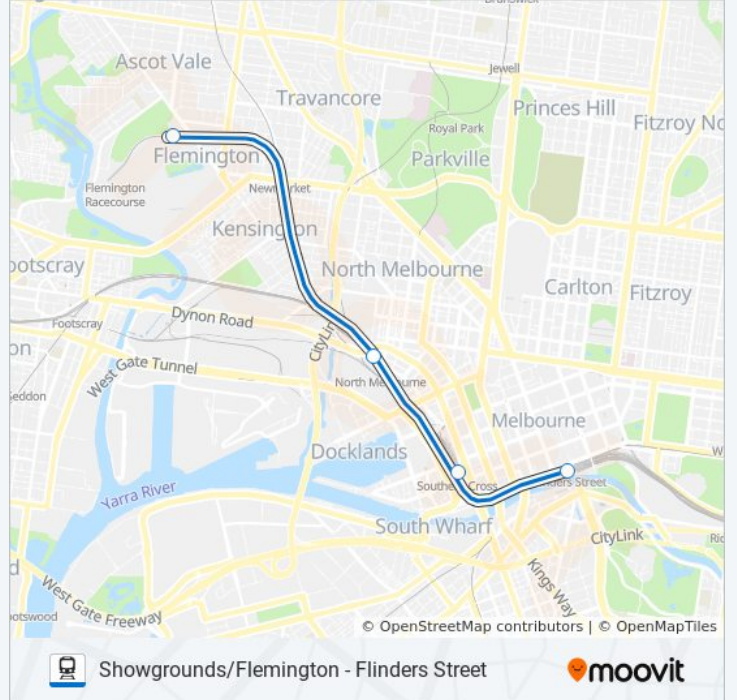

 FLEMINGTON

Showgrounds/Flemington - Flinders Street

[Get The App](#)

The FLEMINGTON train line (Showgrounds/Flemington - Flinders Street) has 2 routes. For regular weekdays, their operation hours are:

(1) Flinders Street: 9:58 AM(2) Showgrounds/Flemington: 11:10 AM - 6:47 PM

Use the Moovit App to find the closest FLEMINGTON train station near you and find out when is the next FLEMINGTON train arriving.

Direction: Flinders Street

5 stops

[VIEW LINE SCHEDULE](#)

North Melbourne

FLEMINGTON train Info**Direction:** Flinders Street**Stops:** 5**Trip Duration:** 12 min**Line Summary:**

Direction: Showgrounds/Flemington

3 stops

[VIEW LINE SCHEDULE](#)

Southern Cross

North Melbourne

Flemington Racecourse

FLEMINGTON train Info

Direction: Showgrounds/Flemington

Stops: 3

Trip Duration: 12 min

Line Summary:

FLEMINGTON train time schedules and route maps are available in an offline PDF at moovitapp.com. Use the [Moovit App](#) to see live bus times, train schedule or subway schedule, and step-by-step directions for all public transit in Melbourne.