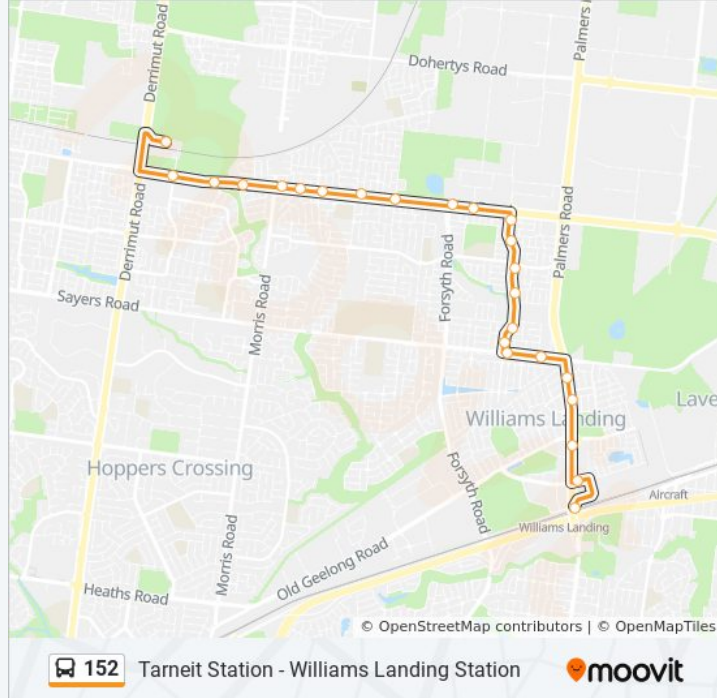

Palmers Rd/Sayers Rd (Williams Landing)

Cresswell Ave/Palmers Rd (Williams Landing)

Delaney Bvd/Palmers Rd (Williams Landing)

Williams Landing Bvd/Palmers Rd (Williams Landing)

Palmers Rd/Overton Rd (Williams Landing)

Williams Landing Station (Williams Landing)

152 bus time schedules and route maps are available in an offline PDF at moovitapp.com. Use the [Moovit App](#) to see live bus times, train schedule or subway schedule, and step-by-step directions for all public transit in Melbourne.

[About Moovit](#) • [MaaS Solutions](#) • [Supported Countries](#) • [Mooviter Community](#)

© 2024 Moovit - All Rights Reserved

Check Live Arrival Times