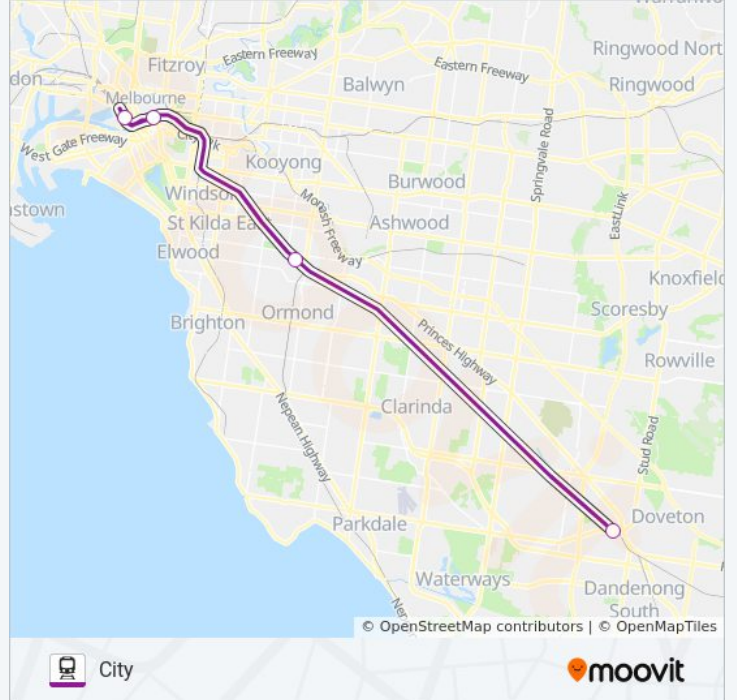

The PAKENHAM train line (City) has 2 routes. For regular weekdays, their operation hours are:

(1) City: 10:13 AM - 8:13 PM (2) Pakenham: 7:51 AM - 4:52 PM

Use the Moovit App to find the closest PAKENHAM train station near you and find out when is the next PAKENHAM train arriving.

City Route Timetable:

Sunday	10:13 AM - 8:13 PM
Monday	10:13 AM - 8:13 PM
Tuesday	7:45 AM - 9:15 PM
Wednesday	7:45 AM - 9:15 PM
Thursday	7:45 AM - 9:15 PM
Friday	10:13 AM - 8:13 PM
Saturday	10:13 AM - 8:13 PM

PAKENHAM train Info**Direction:** City**Stops:** 4**Trip Duration:** 54 min**Line Summary:**

Direction: Pakenham

4 stops

[VIEW LINE SCHEDULE](#)

Southern Cross

Flinders Street

Caulfield

Dandenong

PAKENHAM train Info

Direction: Pakenham

Stops: 4

Trip Duration: 55 min

Line Summary:

PAKENHAM train time schedules and route maps are available in an offline PDF at moovitapp.com. Use the [Moovit App](#) to see live bus times, train schedule or subway schedule, and step-by-step directions for all public transit in Melbourne.