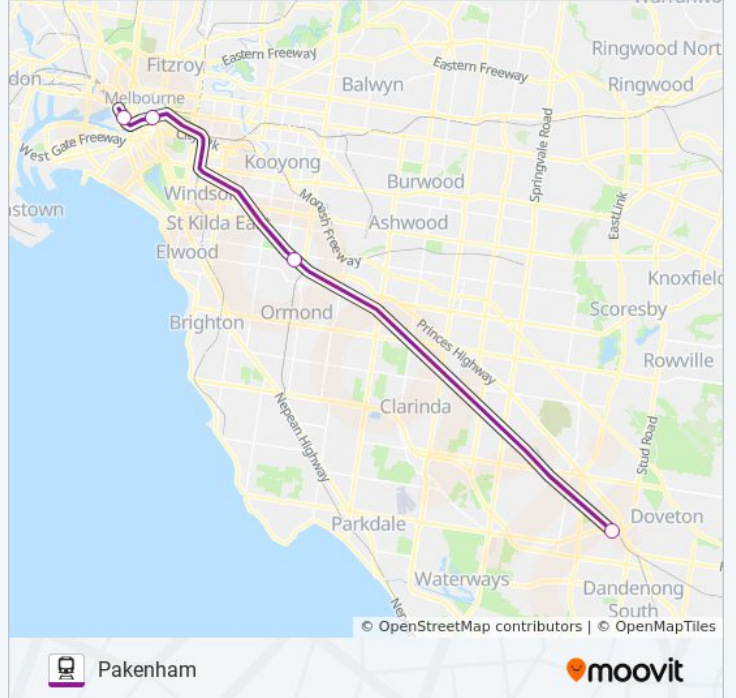

The PAKENHAM train line (City) has 2 routes. For regular weekdays, their operation hours are:

(1) City: 10:13 AM - 8:13 PM (2) Pakenham: 7:51 AM - 4:52 PM

Use the Moovit App to find the closest PAKENHAM train station near you and find out when is the next PAKENHAM train arriving.

Direction: City

4 stops

[VIEW LINE SCHEDULE](#)

Dandenong

Caulfield

Southern Cross

Flinders Street

PAKENHAM train Time Schedule

City Route Timetable:

Sunday	10:13 AM - 8:13 PM
Monday	10:13 AM - 8:13 PM
Tuesday	7:45 AM - 9:15 PM
Wednesday	7:45 AM - 9:15 PM
Thursday	7:45 AM - 9:15 PM
Friday	10:13 AM - 8:13 PM
Saturday	10:13 AM - 8:13 PM

PAKENHAM train Info**Direction:** City**Stops:** 4**Trip Duration:** 54 min**Line Summary:**

Direction: Pakenham

4 stops

[VIEW LINE SCHEDULE](#)

Southern Cross

Flinders Street

Caulfield

Dandenong