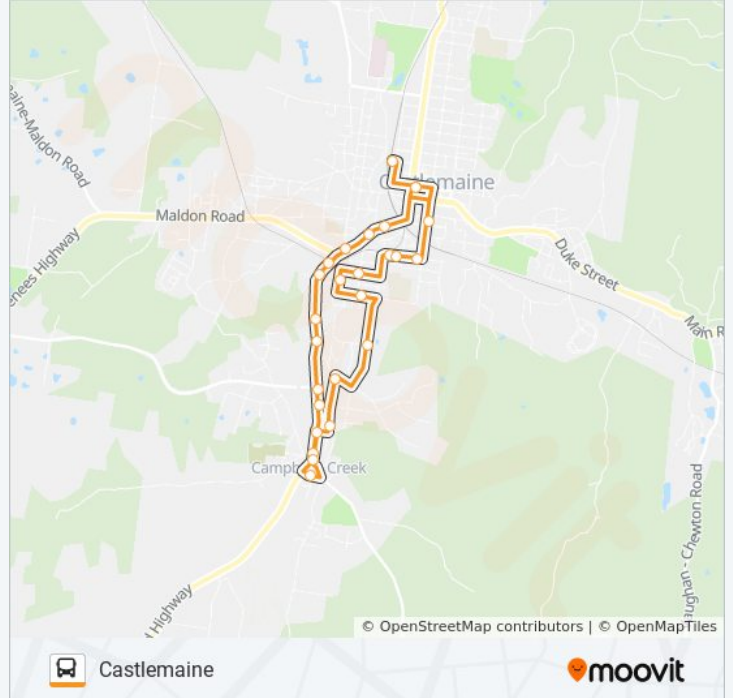

Lewis Dr/Johnstone St (Castlemaine)

94 Johnstone St (Castlemaine)

Elizabeth St/Johnstone St (Castlemaine)

Gaulton St/Midland Hwy (Castlemaine)

Rowe St/Johnstone St (Castlemaine)

Castlemaine Rsl/Mostyn St (Castlemaine)

Castlemaine Railway Station/Kennedy St
(Castlemaine)

1 bus time schedules and route maps are available in an offline PDF at moovitapp.com. Use the [Moovit App](#) to see live bus times, train schedule or subway schedule, and step-by-step directions for all public transit in Melbourne.

[About Moovit](#) • [MaaS Solutions](#) • [Supported Countries](#) • [Mooviter Community](#)

© 2024 Moovit - All Rights Reserved

Check Live Arrival Times