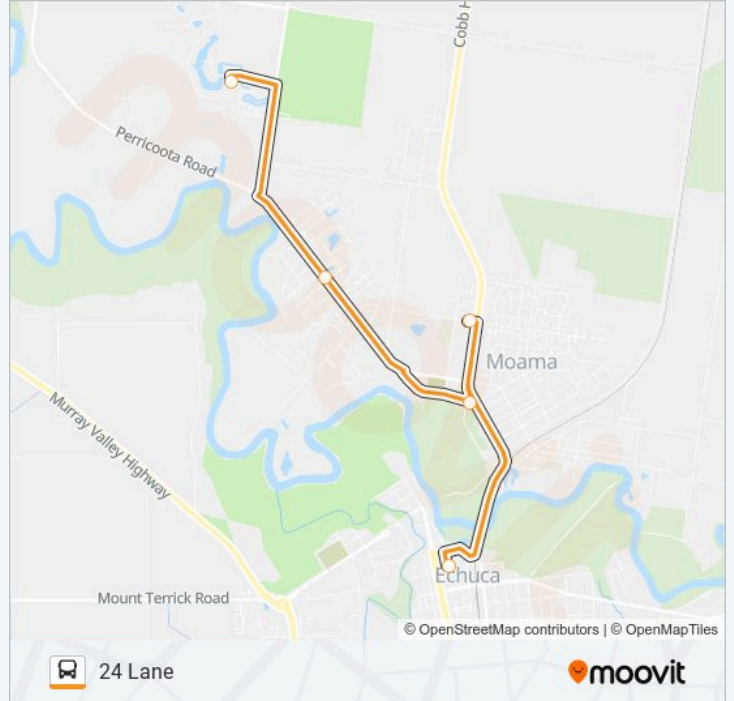

24 Lane

Get The App

The 5 bus line (24 Lane) has 2 routes. For regular weekdays, their operation hours are:

(1) 24 Lane: 12:10 - 18:10(2) Echuca: 10:30 - 14:35

Use the Moovit App to find the closest 5 bus station near you and find out when is the next 5 bus arriving.

Direction: 24 Lane

5 stops

[VIEW LINE SCHEDULE](#)

Old Echuca Post Office/Hare St (Echuca)

Moama Marketplace/Boundary Rd (Moama (Nsw))

Cobb Haven Village/Boyes St (Moama (Nsw))

Winbi Estate/Perricoota Rd (Moama (Nsw))

5 bus Info

Direction: 24 Lane

Stops: 5

Trip Duration: 25 min

Line Summary:

Direction: Echuca

5 stops

[VIEW LINE SCHEDULE](#)

Kilkerrin Dr (Moama (Nsw))

Winbi Estate/Perricoota Rd (Moama (Nsw))

Cobb Haven Village/Boyes St (Moama (Nsw))

Moama Marketplace/Boundary Rd (Moama (Nsw))

Old Echuca Post Office/Hare St (Echuca)

5 bus Time Schedule