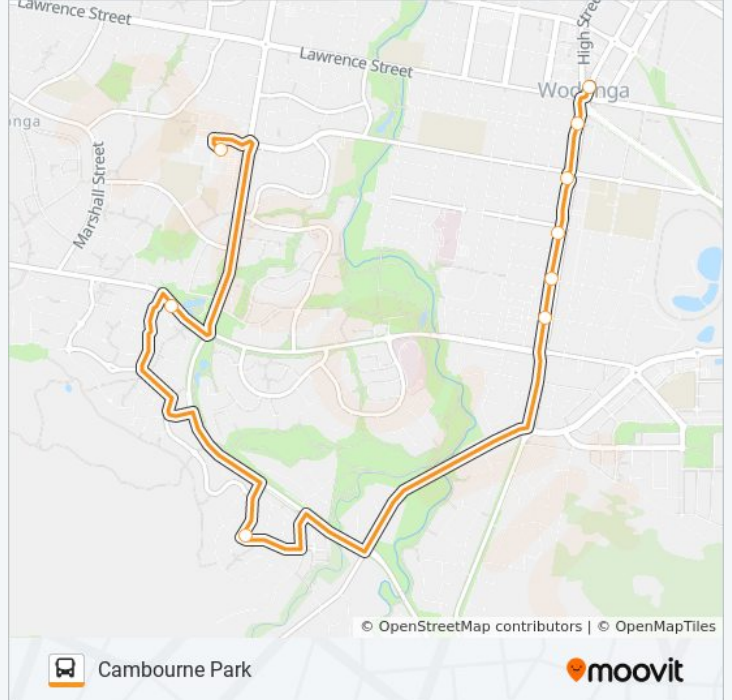

Direction: Cambourne Park

9 stops

[VIEW LINE SCHEDULE](#)

Birallee Shopping Centre/101 Melrose Dr (West Wodonga)

Chifley St/Felltimber Creek Rd (West Wodonga)

Jevington Dr/Avondale Dr (Wodonga)

Elm St/Beechworth Rd (Wodonga)

Griffith St/Beechworth Rd (Wodonga)

Wilson St/Beechworth Rd (Wodonga)

Brockley St/Beechworth Rd (Wodonga)

Wodonga Uniting Church/Beechworth Rd (Wodonga)

Wodonga Library/Hovell St (Wodonga)

C bus Time Schedule

Cambourne Park Route Timetable:

Sunday	Not Operational
Monday	Not Operational
Tuesday	9:00 AM - 5:46 PM
Wednesday	9:00 AM - 5:46 PM
Thursday	9:00 AM - 5:46 PM
Friday	Not Operational
Saturday	Not Operational

C bus Info

Direction: Cambourne Park

Stops: 9

Trip Duration: 15 min

Line Summary:

C bus time schedules and route maps are available in an offline PDF at moovitapp.com. Use the [Moovit App](#) to see live bus times, train schedule or subway schedule, and step-by-step directions for all public transit in Melbourne.