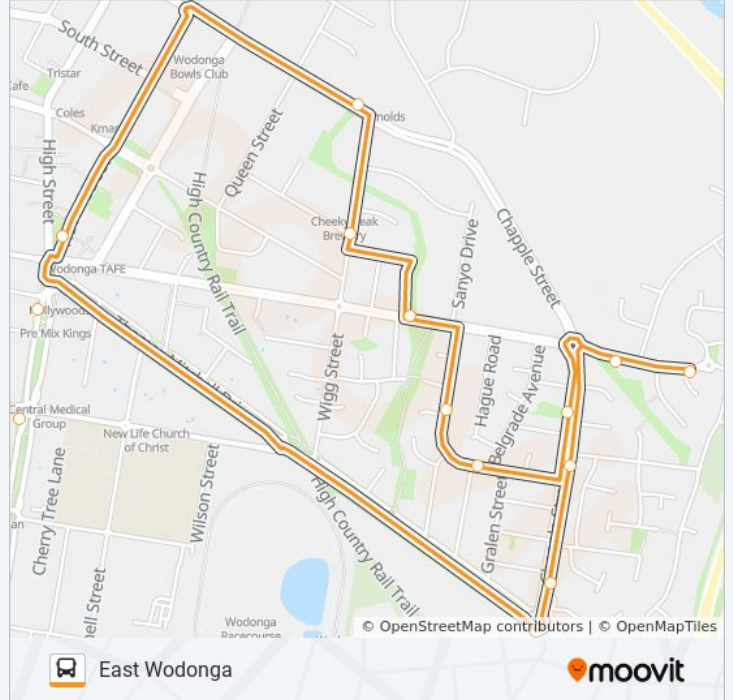

East Wodonga Via East Wodonga

Get The App

The E bus line East Wodonga Via East Wodonga has one route. For regular weekdays, their operation hours are:
 (1) East Wodonga: 7:25 AM - 5:45 PM
 Use the Moovit App to find the closest E bus station near you and find out when is the next E bus arriving.

Direction: East Wodonga
 20 stops
[VIEW LINE SCHEDULE](#)

E bus Time Schedule
 East Wodonga Route Timetable:

Sunday	Not Operational
Monday	Not Operational
Tuesday	7:25 AM - 5:45 PM
Wednesday	7:25 AM - 5:45 PM
Thursday	7:25 AM - 5:45 PM
Friday	Not Operational
Saturday	Not Operational

- Wodonga Library/Hovell St (Wodonga)
- Wigg St/Osburn St (Wodonga)
- Noel St/Wigg St (Wodonga)
- Jack In the Box Creek/Lawrence St (Wodonga)
- Oslo Ct/London Rd (Wodonga)
- Belgrade Ave/Lodon Rd (Wodonga)
- Graeme Sutherland Park/Chapple St (Wodonga)
- Rex Ct/De Kerilleau Dr (Wodonga)
- 163 De Kerilleau Dr (Wodonga)
- Huons Hills Rd/Chapple St (Wodonga)
- Spring Ave/Chapple St (Wodonga)
- Mactier Ave/Victoria Cross Pde (Wodonga)
- Kelliher Ave/Victoria Cross Pde (Wodonga)
- O'Meara St/Victoria Cross Pde (Wodonga)
- Elm St/Beechworth Rd (Wodonga)
- Griffith St/Beechworth Rd (Wodonga)
- Wilson St/Beechworth Rd (Wodonga)
- Brockley St/Beechworth Rd (Wodonga)
- Wodonga Uniting Church/Beechworth Rd (Wodonga)
- Wodonga Library/Hovell St (Wodonga)

E bus Info
Direction: East Wodonga
Stops: 20
Trip Duration: 15 min
Line Summary:

Bus time schedules and route maps are available in an offline PDF at moovitapp.com. Use the [Moovit App](#) to see live bus times, train schedule or subway schedule, and step-by-step directions for all public transit in Melbourne.