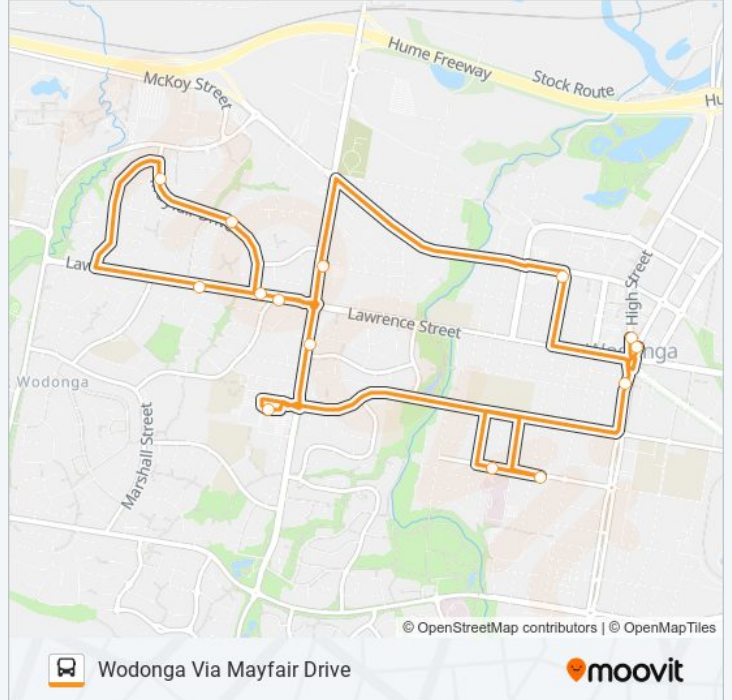

## Wodonga Via Mayfair Drive

[Get The App](#)

The M bus line Wodonga Via Mayfair Drive has one route. For regular weekdays, their operation hours are:

(1) Wodonga: 09:15 - 16:15

Use the Moovit App to find the closest M bus station near you and find out when is the next M bus arriving.

### Direction: Wodonga

14 stops

[VIEW LINE SCHEDULE](#)

- Water Tower Park/High St (Wodonga)
- Centro Wodonga/Smythe St (Wodonga)
- Wodonga Sports Park/Melrose Dr (Wodonga)
- Emerald Ave/Lawrence St (West Wodonga)
- Serpentine Ave/Lawrence St (West Wodonga)
- Buckland Ct/Mayfair Dr (West Wodonga)
- Aberdeen Dr/Mayfair Dr (West Wodonga)
- Mayfair Dr/Lawrence St (West Wodonga)
- Opal Ct/Melrose Dr (Wodonga)
- Birallee Shopping Centre/101 Melrose Dr (West Wodonga)
- William St/Wilson St (Wodonga)
- Wodonga Regional Health/Wilson St (Wodonga)
- Wodonga Uniting Church/Beechworth Rd (Wodonga)
- Wodonga Library/Hovell St (Wodonga)

### M bus Time Schedule

Wodonga Route Timetable:

Sunday	Not Operational
Monday	09:15 - 16:15
Tuesday	09:15 - 16:15
Wednesday	09:15 - 16:15
Thursday	09:15 - 16:15
Friday	09:15 - 16:15
Saturday	Not Operational

### M bus Info

**Direction:** Wodonga

**Stops:** 14

**Trip Duration:** 30 min

**Line Summary:**

Bus time schedules and route maps are available in an offline PDF at [moovitapp.com](https://moovitapp.com). Use the [Moovit App](#) to see live bus times, train schedule or subway schedule, and step-by-step directions for all public transit in Melbourne.