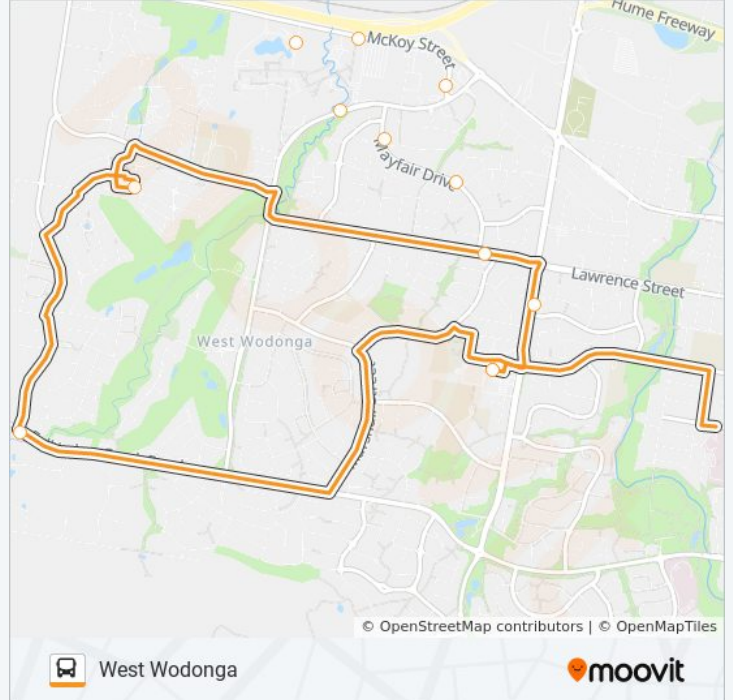

West Wodonga Via West Wodonga

Get The App

The O bus line West Wodonga Via West Wodonga has one route. For regular weekdays, their operation hours are:
(1) West Wodonga: 7:15 AM - 4:35 PM
Use the Moovit App to find the closest O bus station near you and find out when is the next O bus arriving.

Direction: West Wodonga
12 stops
[VIEW LINE SCHEDULE](#)

- Birallee Shopping Centre/101 Melrose Dr (West Wodonga)
- The Border Mail Offices/Mckoy St (West Wodonga)
- Wodonga Tafe/87 Mckoy St (West Wodonga)
- La Trobe University/University Dr (West Wodonga)
- Brewer Dr/Felltimber Creek Rd (West Wodonga)
- Iron Way/Oakmont Cct (West Wodonga)
- Mayfair Dr/Moorefield Park Rd (West Wodonga)
- Buckland Ct/Mayfair Dr (West Wodonga)
- Aberdeen Dr/Mayfair Dr (West Wodonga)
- Mayfair Dr/Lawrence St (West Wodonga)
- Opal Ct/Melrose Dr (Wodonga)
- Birallee Shopping Centre/101 Melrose Dr (West Wodonga)

O bus Time Schedule

West Wodonga Route Timetable:

Sunday	Not Operational
Monday	Not Operational
Tuesday	7:15 AM - 4:35 PM
Wednesday	7:15 AM - 4:35 PM
Thursday	7:15 AM - 4:35 PM
Friday	Not Operational
Saturday	Not Operational

O bus Info

Direction: West Wodonga
Stops: 12
Trip Duration: 30 min
Line Summary:

0 bus time schedules and route maps are available in an offline PDF at moovitapp.com. Use the [Moovit App](#) to see live bus times, train schedule or subway schedule, and step-by-step directions for all public transit in Melbourne.