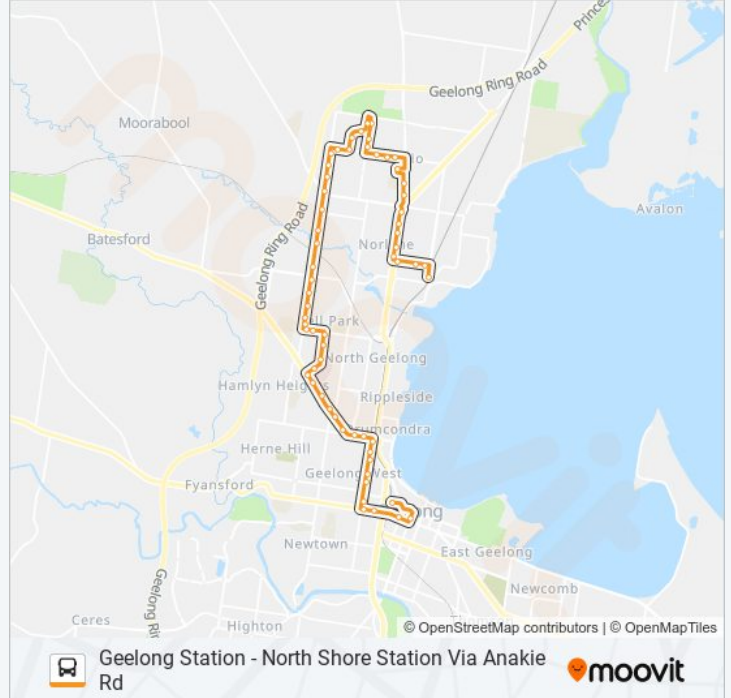

Use the Moovit App to find the closest 22 bus station near you and find out when is the next 22 bus arriving.

Direction: Geelong Station

61 stops

[VIEW LINE SCHEDULE](#)

- North Shore Station/Station St (Norlane)
- Tallis St/Forster St (Norlane)
- Iona St/Forster St (Norlane)
- Princes Hwy/Forster St (Norlane)
- Alkira Ave/Princes Hwy (Norlane)
- Sparks Rd/Princes Hwy (Norlane)
- Jay St/Princes Hwy (Norlane)
- Swallow Cres/Princes Hwy (Norlane)
- Norlane Water World/Princes Hwy (Norlane)
- Vermont Ave/Bacchus Marsh Rd (Corio)
- Goldsworthy Rd/Bacchus Marsh Rd (Corio)
- Corio Shopping Centre/Gellibrand St (Corio)
- Corio Shopping Centre/Purnell Rd (Corio)
- Goulburn Ave/Purnell Rd (Corio)
- Loddon St/Purnell Rd (Corio)
- Purnell Rd/Princess Rd (Corio)
- Norfolk Cres/Princess Rd (Corio)
- Plantation Rd/Princess Rd (Corio)
- Grange Ct/Cloverdale Dr (Corio)
- Kingsley Dr/Cloverdale Dr (Corio)
- Landale Ct/Cloverdale Dr (Corio)

Anakie Rd/Separation St (Bell Park)

Hughes St/Separation St (Bell Park)

Separation St/Mcclelland St (Bell Park)

Nelson Park School/Mcclelland St (Bell Park)

Rsl Nelson Square Village/Mcclelland St (Bell Park)

Church St/Ballarat Rd (North Geelong)

Geelong West Oval/Church St (North Geelong)

Saywell St/Church St (North Geelong)

Church St/Pakington St (Geelong West)

Britannia St/Pakington St (Geelong West)

Waterloo St/Pakington St (Geelong West)

O'Connell St/Pakington St (Geelong West)

Candover St/Pakington St (Geelong West)

Gertrude St/Pakington St (Geelong West)

Pakington St/Aberdeen St (Geelong West)

Emerald St/Aberdeen St (Geelong West)

Gheringhap St/Ryrie St (Geelong)