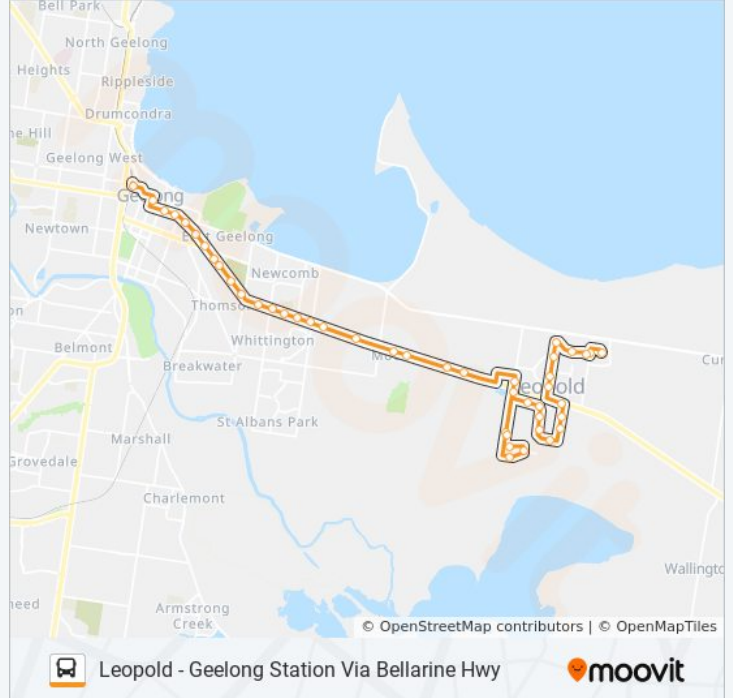

32 bus Info

Direction: Geelong Station

Stops: 45

Trip Duration: 44 min

Line Summary:

- Gateway Sanctuary/Melaluka Rd (Leopold)
- Gateway Plaza Sc/Melaluka Rd (Leopold)
- Greenside Gr/Bellarine Hwy (Moolap)
- Whitehorse Rd/Bellarine Hwy (Moolap)
- Bellarine Hwy (Moolap)
- Moolap Caravan Park/Bellarine Hwy (Moolap)
- Milford St/Bellarine Hwy (Moolap)
- 176 Bellarine Hwy (Moolap)
- Helms St/Bellarine Hwy (Newcomb)
- Newcomb Secondary College/Bellarine Hwy (Newcomb)
- Wilsons Rd/Bellarine Hwy (Newcomb)
- Bellarine Village Shopping Centre/Bellarine Hwy (Newcomb)
- Boundary Rd/Ormond Rd (Thomson (3219))
- Robertson St/Ormond Rd (Thomson (3219))
- Ormond Village Sc/Ormond Rd (Thomson (3219))
- Lomond Tce/Ormond Rd (East Geelong)
- Anderson St/Ormond Rd (East Geelong)
- Mckillop St/Ormond Rd (East Geelong)
- Garden St/Ormond Rd (East Geelong)
- Fitzroy St/Sydney Pde (Geelong)
- Geelong Hospital/Ryrie St (Geelong)
- Argyle St/Ryrie St (Geelong)
- Moorabool Street Bus Stops/Moorabool St (Geelong)
- Geelong Station/Railway Tce (Geelong)

Direction: Leopold

45 stops

[VIEW LINE SCHEDULE](#)

- Geelong Station/Railway Tce (Geelong)
- Moorabool Street Bus Stops/Moorabool St (Geelong)
- Yarra St/Ryrie St (Geelong)

32 bus Time Schedule

Leopold Route Timetable:

32 bus Info

Direction: Leopold

Stops: 45

Trip Duration: 44 min

Line Summary:

Greenbank Ct/Hazelwood Cres (Leopold)

Leopold Lodge Age Care Centre/Ash Rd
(Leopold)

Lawrence St/Ash Rd (Leopold)