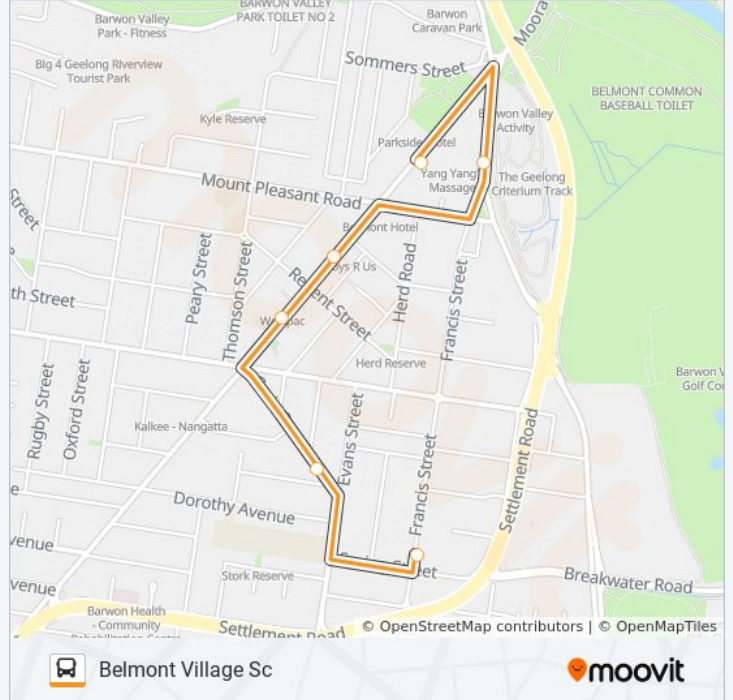

### Direction: Kalkee Ret Village

9 stops

[VIEW LINE SCHEDULE](#)

Belmont Shopping Village/High St (Belmont)

Mount Pleasant Rd/High St (Belmont)

Regent St/High St (Belmont)

Roslyn Rd/High St (Belmont)

Evans St/Corio St (Belmont)

Roslyn Rd/Evans St (Belmont)

Francis St/Roslyn Rd (Belmont)

Thomas St/Francis St (Belmont)

Spring St/Francis St (Belmont)

### 49 bus Time Schedule

Kalkee Ret Village Route Timetable:

Sunday	Not Operational
Monday	Not Operational
Tuesday	11:15
Wednesday	Not Operational
Thursday	11:15 - 15:00
Friday	Not Operational
Saturday	Not Operational

### 49 bus Info

**Direction:** Kalkee Ret Village

**Stops:** 9

**Trip Duration:** 10 min

**Line Summary:**

49 bus time schedules and route maps are available in an offline PDF at [moovitapp.com](https://moovitapp.com). Use the [Moovit App](#) to see live bus times, train schedule or subway schedule, and step-by-step directions for all public transit in Melbourne.