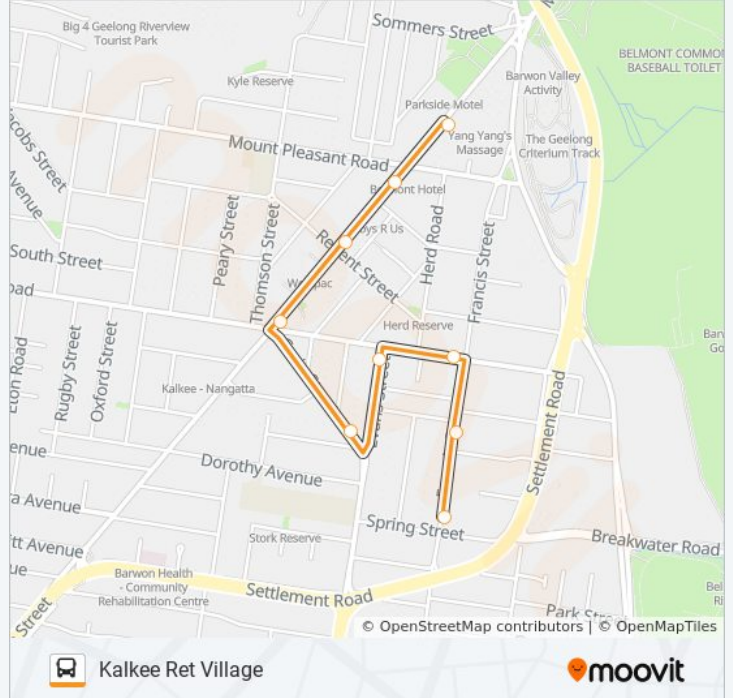

### Direction: Belmont Village Sc

6 stops

[VIEW LINE SCHEDULE](#)

Spring St/Francis St (Belmont)

Lloyd St/Corio St (Belmont)

Roslyn Rd/High St (Belmont)

Belmont Centrepoint Arcade/High St (Belmont)

Francis St/Barwon Heads Rd (Belmont)

### 49 bus Info

**Direction:** Belmont Village Sc

**Stops:** 6

**Trip Duration:** 13 min

**Line Summary:**

### Direction: Kalkee Ret Village

9 stops

[VIEW LINE SCHEDULE](#)

Belmont Shopping Village/High St (Belmont)

Mount Pleasant Rd/High St (Belmont)

Regent St/High St (Belmont)

Roslyn Rd/High St (Belmont)

Evans St/Corio St (Belmont)

Roslyn Rd/Evans St (Belmont)

Francis St/Roslyn Rd (Belmont)

Thomas St/Francis St (Belmont)

Spring St/Francis St (Belmont)