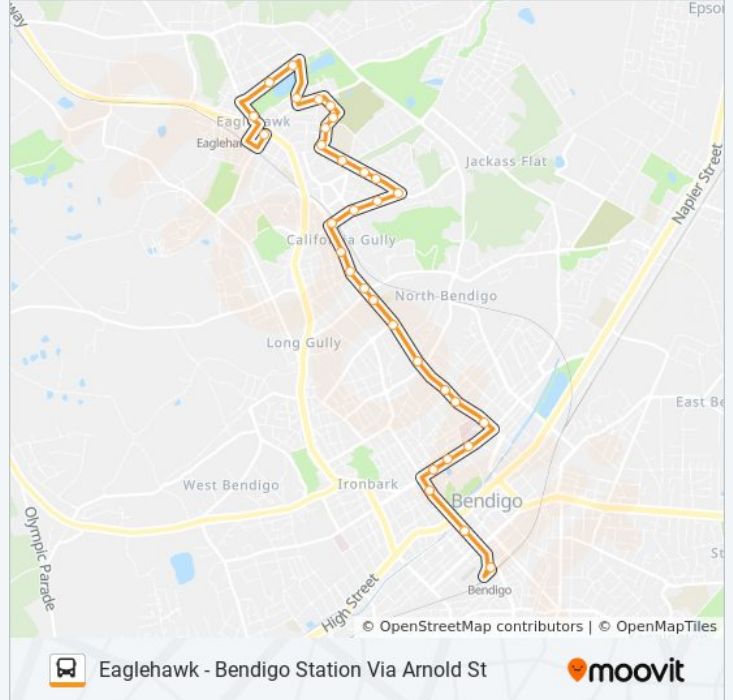

Use the Moovit App to find the closest 52 bus station near you and find out when is the next 52 bus arriving.

Direction: Bendigo Station

31 stops

[VIEW LINE SCHEDULE](#)

- Eaglehawk Rd/Victoria St (Eaglehawk)
- Darling St/Sailors Gully Rd (Eaglehawk)
- Eaglehawk Bowling Club/Simpsons Rd (Eaglehawk)
- Lake Neangar/Simpsons Rd (Eaglehawk)
- Victoria St/Butts Rd (Eaglehawk)
- Magazine St/Victoria St (Eaglehawk)
- Eaglehawk Cemetery/Grenfell Ave (Eaglehawk)
- Eaglehawk Sec Col/Reserve St (Eaglehawk)
- Jobs Gully Rd/Bright St (Eaglehawk)
- Oswald St/Bright St (California Gully)
- Margaret Ct/Bright St (California Gully)
- Bright St/Nelson St (California Gully)
- Mathrick St/Nelson St (California Gully)
- Green St/Nelson St (California Gully)
- Sandhurst Rd/Nelson St (California Gully)
- Dowding St/Sandhurst Rd (California Gully)
- Mcgowan St/Sandhurst Rd (North Bendigo)
- Holdsworth Rd/Sandhurst Rd (North Bendigo)
- Lightning Reef Ps/Holmes Rd (North Bendigo)
- Bendigo Showgrounds/Holmes Rd (North Bendigo)

52 bus Info

Direction: Bendigo Station

Stops: 31

Trip Duration: 30 min

Line Summary:

Ingleton St/Holmes Rd (North Bendigo)

Orwin St/Arnold St (North Bendigo)

Bannister St/Arnold St (North Bendigo)

Niemann St/Arnold St (North Bendigo)

Bendigo Health/Arnold St (Bendigo)

Tom Flood Sports Centre/Barnard St (Bendigo)

Bendigo Aquatic Centre/Barnard St (Bendigo)

Queen Elizabeth Oval/View St (Bendigo)

Rowan St/View St (Bendigo)

Mitchell St Central - Bay A/Mitchell St (Bendigo)

Bendigo Station/Railway Pl (Bendigo)

Direction: Eaglehawk

32 stops

[VIEW LINE SCHEDULE](#)

Bendigo Station/Railway Pl (Bendigo)

Mitchell St Central - Bay B/Mitchell St (Bendigo)