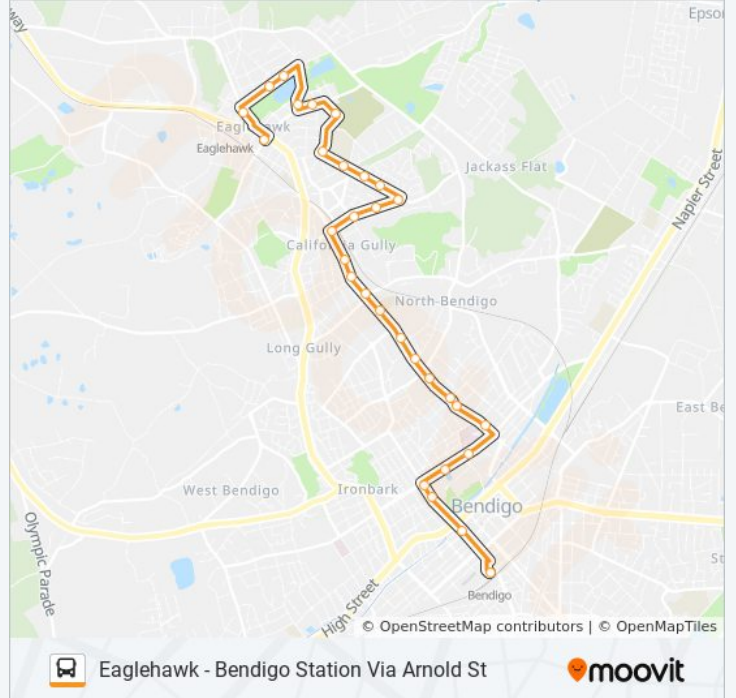

Mitchell St Central - Bay A/Mitchell St (Bendigo)

Bendigo Station/Railway Pl (Bendigo)

Direction: Eaglehawk

32 stops

[VIEW LINE SCHEDULE](#)

Bendigo Station/Railway Pl (Bendigo)

Mitchell St Central - Bay B/Mitchell St (Bendigo)

Dowding St/Sandhurst Rd (California Gully)

Sandhurst Rd/Nelson St (California Gully)

Green St/Nelson St (California Gully)

Mathrick St/Nelson St (California Gully)

52 bus Time Schedule

Eaglehawk Route Timetable:

Sunday	08:12 - 18:12
Monday	06:36 - 20:32
Tuesday	06:36 - 20:32
Wednesday	06:36 - 20:32
Thursday	06:36 - 20:32
Friday	06:36 - 20:32
Saturday	08:25 - 20:57

52 bus Info

Direction: Eaglehawk

Stops: 32

Trip Duration: 28 min

Line Summary:

Bright St/Nelson St (California Gully)
Margaret Ct/Bright St (California Gully)
Oswald St/Bright St (California Gully)
Jobs Gully Rd/Bright St (Eaglehawk)
Eaglehawk Sec Col/Reserve St (Eaglehawk)
Church St/Reserve St (Eaglehawk)
Finch Ave/Grenfell Ave (Eaglehawk)
Eaglehawk Cemetery/Grenfell Ave (Eaglehawk)
Magazine St/Victoria St (Eaglehawk)
Victoria St/Butts Rd (Eaglehawk)
Lake Neangar/Simpsons Rd (Eaglehawk)
Eaglehawk Bowling Club/Simpsons Rd (Eaglehawk)
Canterbury Park/Sailors Gully Rd (Eaglehawk)
Eaglehawk Rd/Victoria St (Eaglehawk)