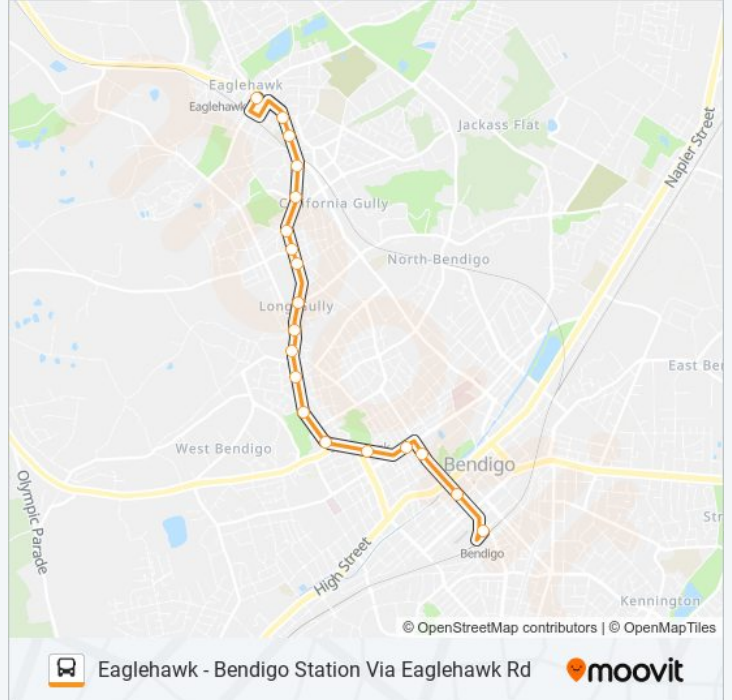

53 bus time schedules and route maps are available in an offline PDF at moovitapp.com. Use the [Moovit App](#) to see live bus times, train schedule or subway schedule, and step-by-step directions for all public transit in Melbourne.

[About Moovit](#) • [MaaS Solutions](#) • [Supported Countries](#) • [Mooviter Community](#)

© 2024 Moovit - All Rights Reserved

Check Live Arrival Times