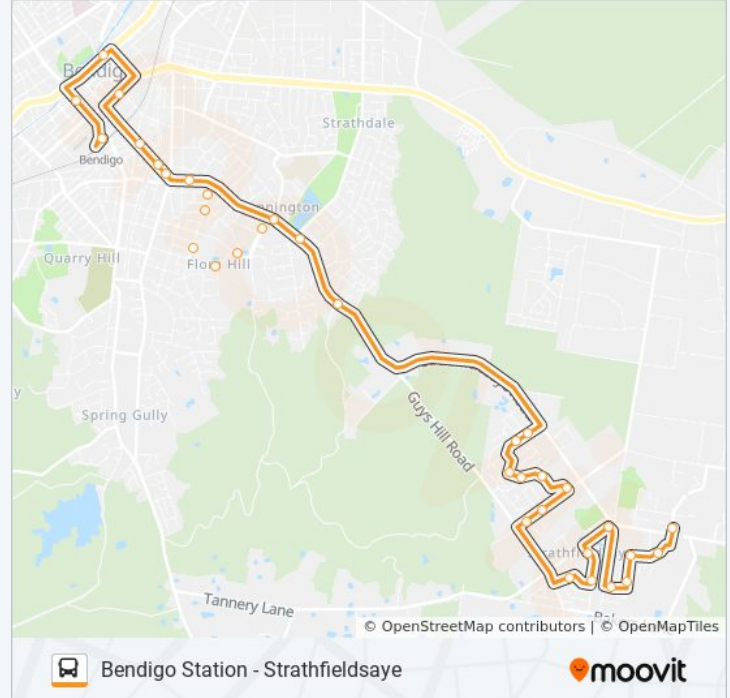

Kairn Rd/Bendigo-Redesdale Rd (Flora Hill)

Centaur Cl/Saxby Dr (Strathfieldsaye)

Midas St/Saxby Dr (Strathfieldsaye)

Brentwood Bvd/Baymont Dr (Strathfieldsaye)

Amesbury Pl/Brentwood Bvd (Strathfieldsaye)

Clover Cl/Brentwood Bvd (Strathfieldsaye)

Ryalls Lane/Waterford Dr (Strathfieldsaye)

Redwood Dr/Ryalls Lane (Strathfieldsaye)

Sunset Dr/Ryalls Lane (Strathfieldsaye)

Cumberland Tce/Sussex St (Strathfieldsaye)

Early Learning Centre/Regent St (Strathfieldsaye)

York Cl/Regent St (Strathfieldsaye)

Strathfieldsaye Cfa/Tannery Lane
(Strathfieldsaye)

Taylor Lane/Elsworth Dr (Strathfieldsaye)

Gordon Ct/Bassett Dr (Strathfieldsaye)

50 Bassett Dr (Strathfieldsaye)

Clydebank Ct/Bassett Dr (Strathfieldsaye)

Strathfieldsaye Rd/Blucher St (Strathfieldsaye)

70 bus time schedules and route maps are available in an offline PDF at moovitapp.com. Use the [Moovit App](#) to see live bus times, train schedule or subway schedule, and step-by-step directions for all public transit in Melbourne.

[About Moovit](#) • [MaaS Solutions](#) • [Supported Countries](#) • [Mooviter Community](#)

© 2024 Moovit - All Rights Reserved

Check Live Arrival Times