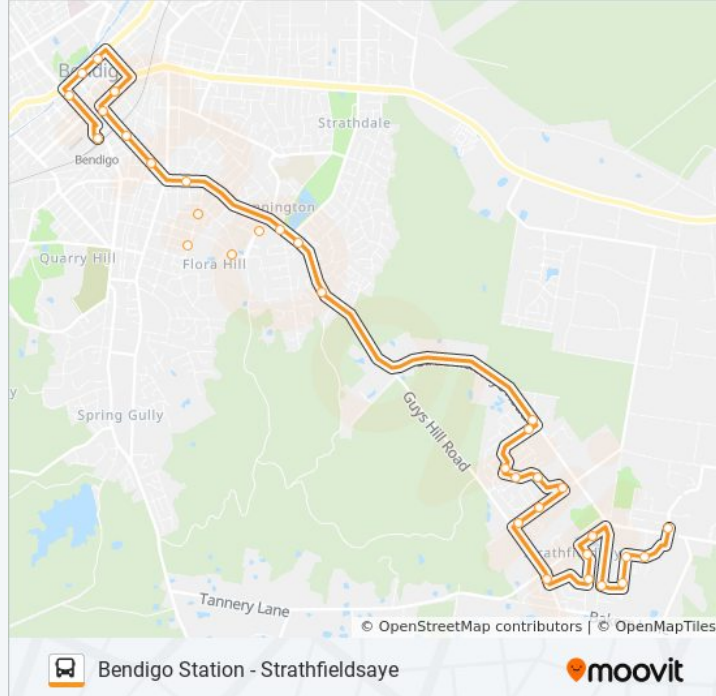

Use the Moovit App to find the closest 70 bus station near you and find out when is the next 70 bus arriving.

Direction: Bendigo Station

33 stops

[VIEW LINE SCHEDULE](#)

Strathfieldsaye Rd/Blucher St (Strathfieldsaye)

Warranwah Dr/Bendigo - Redesdale Rd
(Kennington)

Birch Gr/Condon St (Kennington)

Kennington Village Sc/Condon St (Kennington)

Strath Village Sc/Edwards Rd (Kennington)

70 bus Time Schedule

Bendigo Station Route Timetable:

Stops: 33

Trip Duration: 28 min

Line Summary:

La Trobe University/Ellis St (Flora Hill)
 Bendigo South East College/Curtin St (Flora Hill)
 Bendigo Cres/Curtin St (Flora Hill)
 Neale St/Townsend St (Kennington)
 Havlin St/Williamson St (Kennington)
 Hopper St/Williamson St (Bendigo)
 Mollison St/Williamson St (Bendigo)
 Mundy St/Myers St (Bendigo)
 Mundy St/Mccrae St (Bendigo)
 Bull St/Pall Mall (Bendigo)
 Mitchell St Central - Bay A/Mitchell St (Bendigo)
 Bendigo Station/Railway Pl (Bendigo)

Direction: Strathfieldsaye

34 stops

[VIEW LINE SCHEDULE](#)

Bendigo Station/Railway Pl (Bendigo)
 Mitchell St Central - Bay B/Mitchell St (Bendigo)
 Mundy St/Pall Mall (Bendigo)
 Mundy St/Myers St (Bendigo)
 Brougham St/Williamson St (Bendigo)
 Havlin St/Williamson St (Kennington)
 Shipp St/Williamson St (Kennington)
 Neale St/Townsend St (Kennington)
 Nish St/Curtin St (Flora Hill)
 Bendigo Cres/Curtin St (Flora Hill)
 Bendigo South East College/Curtin St (Flora Hill)
 La Trobe University/Keck St (Flora Hill)
 La Trobe Uni/Ellis St (Strathdale)
 Strath Village Sc/Edwards Rd (Kennington)
 Strath-Haven Community/Condon St (Kennington)
 Reservoir Rd/Condon St (Strathdale)