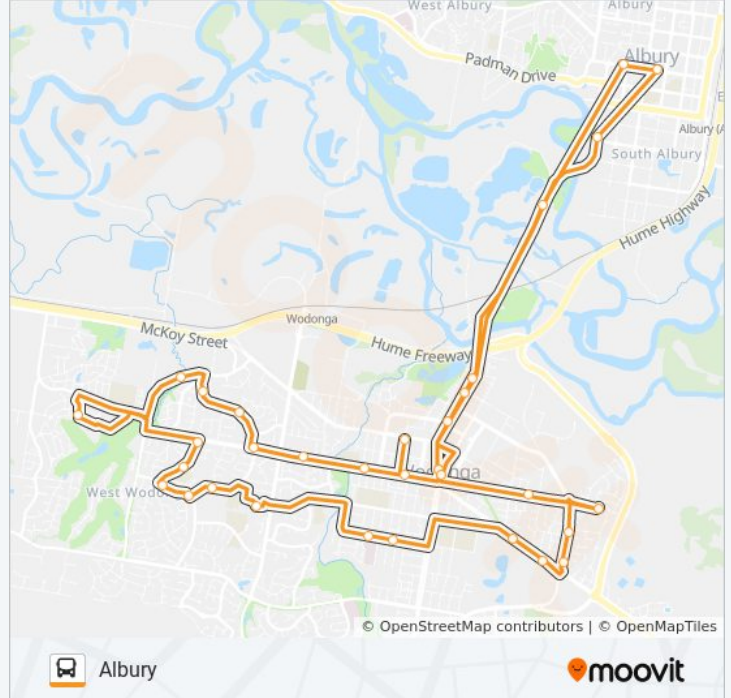

**Direction: Albury**

46 stops

[VIEW LINE SCHEDULE](#)

- Water Tower Park/High St (Wodonga)
- Jack In the Box Creek/Lawrence St (Wodonga)
- Rex Ct/De Kerilleau Dr (Wodonga)
- 163 De Kerilleau Dr (Wodonga)
- Huons Hills Rd/Chapple St (Wodonga)
- Spring Ave/Chapple St (Wodonga)
- Bunnings/Thomas Mitchell Dr (Wodonga)
- Blueys Bait And Tackle/Thomas Mitchell Dr (Wodonga)
- Family Vet Centre/Beechworth Rd (Wodonga)
- William St/Wilson St (Wodonga)
- Wodonga Regional Health/Wilson St (Wodonga)
- St Monicas Catholic School/Brockley St (Wodonga)
- Birallee Shopping Centre/101 Melrose Dr (West Wodonga)
- Wodonga Middle Years College/Emerald Ave (West Wodonga)
- Birallee Park/Emerald Ave (West Wodonga)
- Emerald Ave/Marshall St (West Wodonga)
- Gayview Dr/Marshall St (West Wodonga)
- Gayview Shops/Gayview Dr (West Wodonga)
- Lawrence St/Gayview Dr (West Wodonga)

**Direction:** Albury

**Stops:** 46

**Trip Duration:** 60 min

**Line Summary:**

Iron Way/Oakmont Cct (West Wodonga)

Mayfair Dr/Moorefield Park Rd (West Wodonga)

Buckland Ct/Mayfair Dr (West Wodonga)

Aberdeen Dr/Mayfair Dr (West Wodonga)

Australia Park Motel/Wodonga PI (South Albury (Nsw))

Gateway Village/Lincoln Caus (Gateway Island)

Provincial Business Centre/High St (Wodonga)

Baker Hyundai/High St (Wodonga)

Red Rooster/High St (Wodonga)

Mann Centre/High St (Wodonga)

Water Tower Park/High St (Wodonga)

160 bus time schedules and route maps are available in an offline PDF at [moovitapp.com](http://moovitapp.com). Use the [Moovit App](#) to see live bus times, train schedule or subway schedule, and step-by-step directions for all public transit in Melbourne.