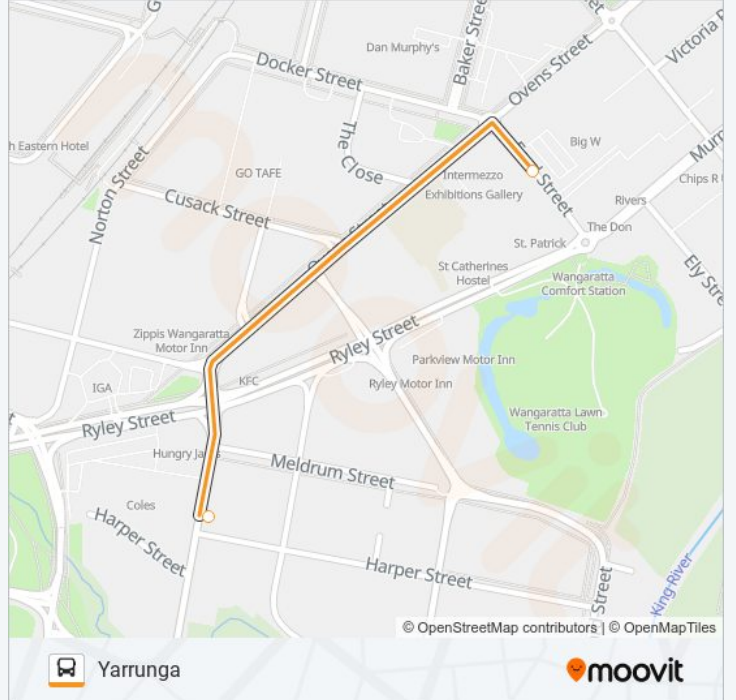

404 bus time schedules and route maps are available in an offline PDF at moovitapp.com. Use the [Moovit App](#) to see live bus times, train schedule or subway schedule, and step-by-step directions for all public transit in Melbourne.

[About Moovit](#) • [MaaS Solutions](#) • [Supported Countries](#) • [Mooviter Community](#)

© 2024 Moovit - All Rights Reserved

Check Live Arrival Times