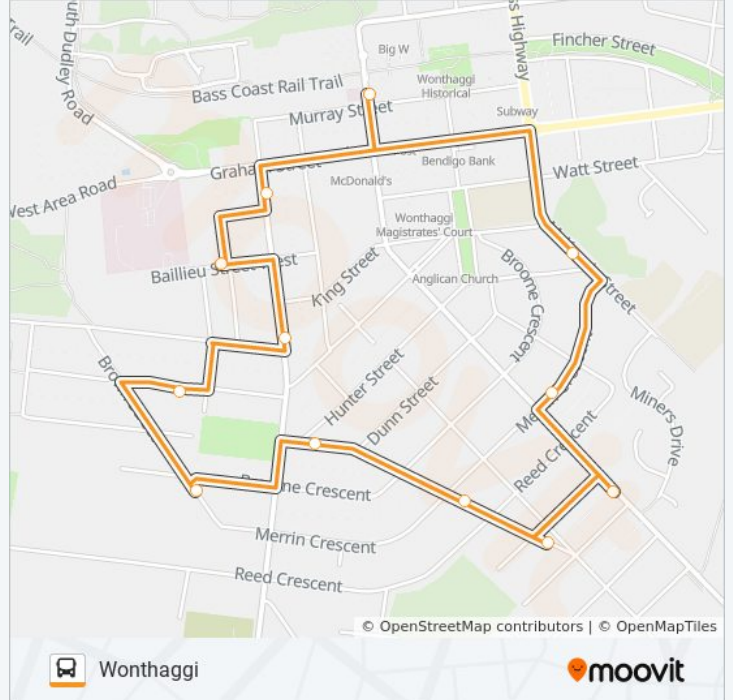

The SOUTH bus line Wonthaggi has one route. For regular weekdays, their operation hours are:

(1) Wonthaggi: 8:35 AM - 6:05 PM

Use the Moovit App to find the closest SOUTH bus station near you and find out when is the next SOUTH bus arriving.

Direction: Wonthaggi

13 stops

[VIEW LINE SCHEDULE](#)

- Wonthaggi Bus Interchange/Biggs Dr (Wonthaggi)
- Graham St/Cameron St (Wonthaggi)
- Wonthaggi Hospital/Baillieu St (Wonthaggi)
- Campbell St/Cameron St (Wonthaggi)
- Chambers St/Hagelthorn St (Wonthaggi)
- Broome Cres/Brown St (Wonthaggi)
- Cameron St/Matthew St (Wonthaggi)
- Merrin Cres/Matthew St (Wonthaggi)
- Stewart St/Matthew St (Wonthaggi)
- Stewart St/Billson St (Wonthaggi)
- Cape Paterson Rd/Merrin Cres (Wonthaggi)
- Baillieu St/Mckenzie St (Wonthaggi)
- Wonthaggi Bus Interchange/Biggs Dr (Wonthaggi)

SOUTH bus Time Schedule

Wonthaggi Route Timetable:

Sunday	Not Operational
Monday	Not Operational
Tuesday	8:35 AM - 6:05 PM
Wednesday	8:35 AM - 6:05 PM
Thursday	8:35 AM - 6:05 PM
Friday	Not Operational
Saturday	Not Operational

SOUTH bus Info

Direction: Wonthaggi

Stops: 13

Trip Duration: 20 min

Line Summary:

SOUTH bus time schedules and route maps are available in an offline PDF at moovitapp.com. Use the [Moovit App](#) to see live bus times, train schedule or subway schedule, and step-by-step directions for all public transit in Melbourne.