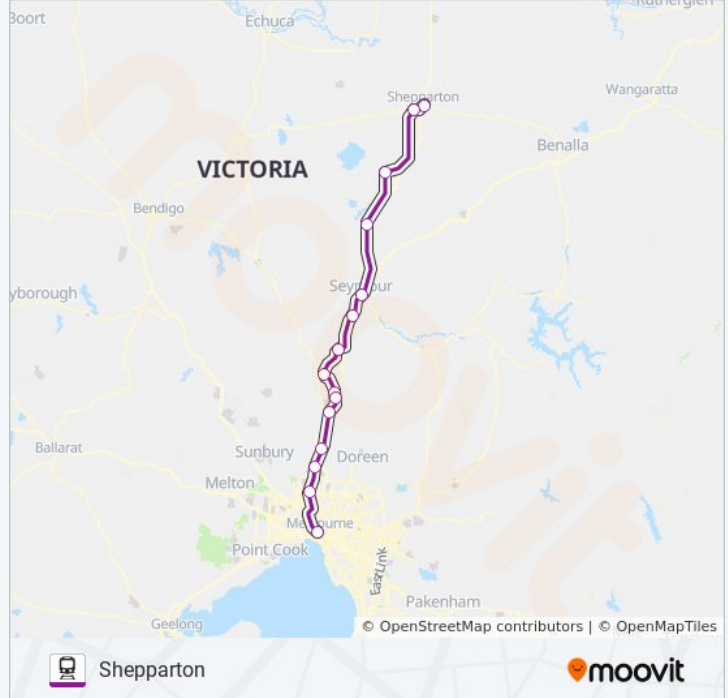

Use the Moovit App to find the closest SHEPPARTON - MELBOURNE VIA SEYMOUR train station near you and find out when is the next SHEPPARTON - MELBOURNE VIA SEYMOUR train arriving.

Direction: Melbourne

15 stops

SHEPPARTON - MELBOURNE VIA SEYMOUR train Time Schedule

Melbourne Route Timetable:

Sunday	7:09 AM - 4:09 PM
Monday	5:17 AM - 4:08 PM
Tuesday	5:17 AM - 4:08 PM
Wednesday	5:17 AM - 4:08 PM
Thursday	5:17 AM - 4:08 PM
Friday	5:17 AM - 4:08 PM
Saturday	7:09 AM - 4:09 PM

SHEPPARTON - MELBOURNE VIA SEYMOUR train Info

Direction: Melbourne

Stops: 15

Trip Duration: 160 min

Line Summary:

Direction: Shepparton

15 stops

[VIEW LINE SCHEDULE](#)

- Southern Cross
- Broadmeadows
- Craigieburn
- Donnybrook
- Wallan
- Heathcote Junction
- Wandong
- Kilmore East
- Broadford
- Tallarook
- Seymour
- Nagambie
- Murchison East
- Mooroopna
- Shepparton