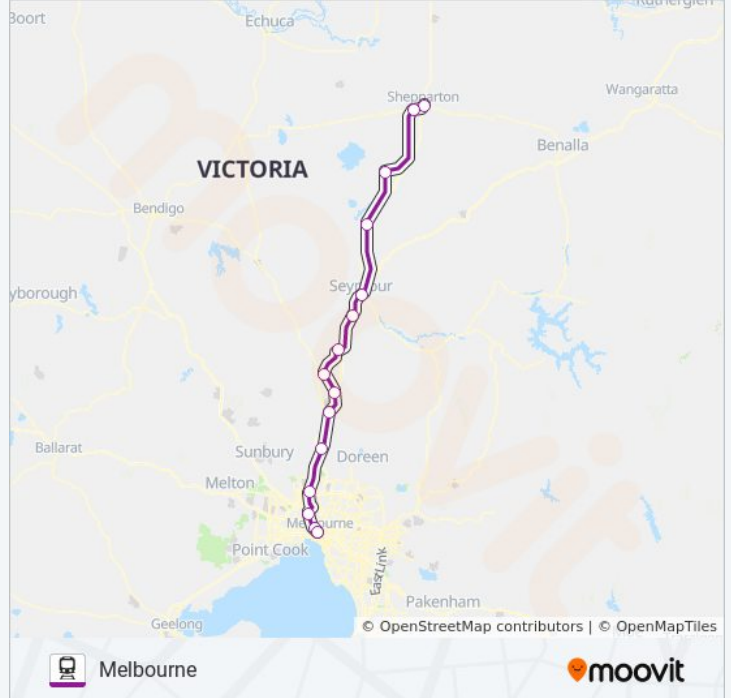

Use the Moovit App to find the closest SHEPPARTON - MELBOURNE VIA SEYMOUR train station near you and find out when is the next SHEPPARTON - MELBOURNE VIA SEYMOUR train arriving.

Direction: Melbourne

15 stops

SHEPPARTON - MELBOURNE VIA SEYMOUR train Info

Direction: Melbourne

Stops: 15

Trip Duration: 160 min

Line Summary:

Direction: Shepparton

15 stops

[VIEW LINE SCHEDULE](#)

SHEPPARTON - MELBOURNE VIA SEYMOUR train Time Schedule

Shepparton Route Timetable:

Sunday	9:16 AM - 6:36 PM
Monday	5:55 AM - 7:07 PM
Tuesday	5:55 AM - 7:07 PM
Wednesday	5:55 AM - 7:07 PM
Thursday	5:55 AM - 7:07 PM
Friday	5:55 AM - 7:07 PM
Saturday	9:16 AM - 6:36 PM

SHEPPARTON - MELBOURNE VIA SEYMOUR train Info

Direction: Shepparton

Stops: 15

Trip Duration: 159 min

Line Summary:

SHEPPARTON - MELBOURNE VIA SEYMOUR train time schedules and route maps are available in an offline PDF at moovitapp.com. Use the [Moovit App](https://moovitapp.com) to see live bus times, train schedule or subway schedule, and step-by-step directions for all public transit in Melbourne.