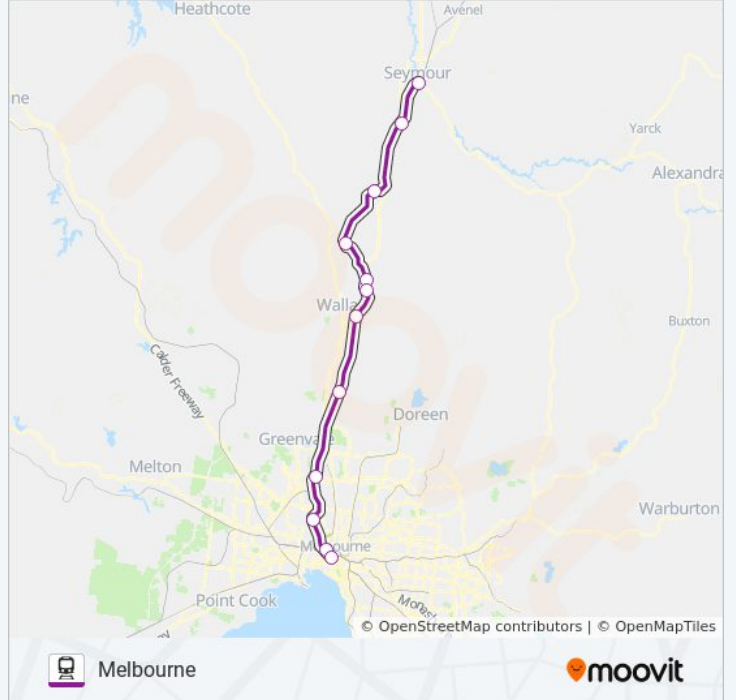

Use the Moovit App to find the closest MELBOURNE - SEYMOUR VIA BROADMEADOWS train station near you and find out when is the next MELBOURNE - SEYMOUR VIA BROADMEADOWS train arriving.

**Direction: Melbourne**

**MELBOURNE - SEYMOUR VIA BROADMEADOWS train Info**

**Direction:** Melbourne

**Stops:** 12

**Trip Duration:** 83 min

**Line Summary:**

**Direction: Seymour**

12 stops

[VIEW LINE SCHEDULE](#)

Seymour Route Timetable:

Sunday	9:16 AM - 8:15 PM
Monday	7:16 AM - 8:15 PM
Tuesday	5:55 AM - 8:05 PM
Wednesday	5:55 AM - 8:05 PM
Thursday	5:55 AM - 8:05 PM
Friday	9:16 AM - 8:15 PM
Saturday	7:16 AM - 8:15 PM

**MELBOURNE - SEYMOUR VIA BROADMEADOWS train Info**

**Direction:** Seymour

**Stops:** 12

**Trip Duration:** 84 min

**Line Summary:**

MELBOURNE - SEYMOUR VIA BROADMEADOWS train time schedules and route maps are available in an offline PDF at [moovitapp.com](https://moovitapp.com). Use the [Moovit App](#) to see live bus times, train schedule or subway schedule, and step-by-step directions for all public transit in Melbourne.